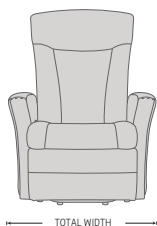

4 BUTTON REMOTE

Enjoy the flexibility of 4 buttons, up, down and return as well as controlling the back and footrest independently.

ADJUSTABLE HEAD AND NECK SUPPORT.

Exclusive adjustment system that allows your head and neck to rest in an infinite number of comfort positions. It can easily be adjusted by a handgrip.

DESIGNED IN NORWAY

See warranty policy for more details.

Integrated footstool

Effortless reclining

Adjustable head-and neck support

Lift chair

PRINCE MULTIFUNCTIONAL CHAIR

FUNCTIONS

INTEGRATED FOOTSTOOL

EFFORTLESS RECLINING

HEIGHT ADJUSTABLE HEAD AND NECK SUPPORT

LIFT CHAIR

DIMENSIONS

TOTAL WIDTH

TOTAL DEPTH

TOTAL DEPTH (reclined)

CHAIR SIZE	TOTAL WIDTH	TOTAL DEPTH	TOTAL HEIGHT	SEAT WIDTH	SEAT HEIGHT	SEAT DEPTH	TOTAL DEPTH (reclined)	WALL CLEARANCE REQUIREMENT
MF200 Prince standard size	76 cm / 29.9 in	90 cm / 35.4 in	103-142 cm / 40.5-55.9 in	49 cm / 19.2 in	47 cm / 18.5 in	55 cm / 21.6 in	173 cm / 68.1 in	40 cm / 15.7 in
MF201 Prince standard size with chaise	76 cm / 29.9 in	92 cm / 36.2 in	103-142 cm / 40.5-55.9 in	49 cm / 19.2 in	47 cm / 18.5 in	55 cm / 21.6 in	173 cm / 68.1 in	40 cm / 15.7 in
MF300 Prince large size	81 cm / 31.8 in	90 cm / 35.4 in	103-142 cm / 40.5-55.9 in	55 cm / 21.6 in	47 cm / 18.5 in	55 cm / 21.6 in	173 cm / 68.1 in	40 cm / 15.7 in
MF301 Prince large size with chaise	81 cm / 31.8 in	92 cm / 36.2 in	103-142 cm / 40.5-55.9 in	55 cm / 21.6 in	47 cm / 18.5 in	55 cm / 21.6 in	173 cm / 68.1 in	40 cm / 15.7 in