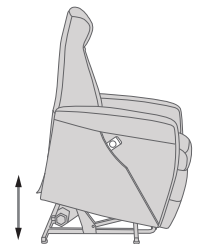

DESIGNED IN NORWAY

See warranty policy for more details.

Integrated footstool

Effortless reclining

Adjustable head-and neck support

Lift chair

PRINCE MULTIFUNCTIONAL CHAIR

FUNCTIONS

INTEGRATED FOOTSTOOL

EFFORTLESS RECLINING

HEIGHT ADJUSTABLE HEAD AND NECK SUPPORT

LIFT CHAIR

DIMENSIONS

TOTAL WIDTH

TOTAL DEPTH

TOTAL DEPTH (reclined)

CHAIR SIZE	TOTAL WIDTH	TOTAL DEPTH	TOTAL HEIGHT	SEAT WIDTH	SEAT HEIGHT	SEAT DEPTH	TOTAL DEPTH (reclined)	WALL CLEARANCE REQUIREMENT
MF200 Prince standard size	76 cm / 29.9 in	90 cm / 35.4 in	103-142 cm / 40.5-55.9 in	49 cm / 19.2 in	47 cm / 18.5 in	55 cm / 21.6 in	173 cm / 68.1 in	40 cm / 15.7 in
MF201 Prince standard size with chaise	76 cm / 29.9 in	92 cm / 36.2 in	103-142 cm / 40.5-55.9 in	49 cm / 19.2 in	47 cm / 18.5 in	55 cm / 21.6 in	173 cm / 68.1 in	40 cm / 15.7 in
MF300 Prince large size	81 cm / 31.8 in	90 cm / 35.4 in	103-142 cm / 40.5-55.9 in	55 cm / 21.6 in	47 cm / 18.5 in	55 cm / 21.6 in	173 cm / 68.1 in	40 cm / 15.7 in
MF301 Prince large size with chaise	81 cm / 31.8 in	92 cm / 36.2 in	103-142 cm / 40.5-55.9 in	55 cm / 21.6 in	47 cm / 18.5 in	55 cm / 21.6 in	173 cm / 68.1 in	40 cm / 15.7 in