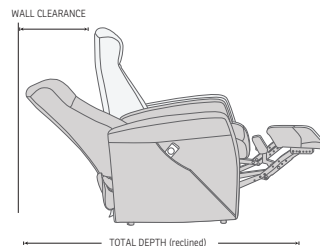

DESIGNED IN NORWAY

See warranty policy for more details.

Integrated footstool

Effortless reclining

Adjustable head-and neck support

Lift chair

PRINCE MULTIFUNCTIONAL CHAIR

FUNCTIONS

INTEGRATED FOOTSTOOL

EFFORTLESS RECLINING

HEIGHT ADJUSTABLE HEAD AND NECK SUPPORT

LIFT CHAIR

DIMENSIONS

TOTAL WIDTH

TOTAL DEPTH

TOTAL DEPTH (reclined)

CHAIR SIZE	TOTAL WIDTH	TOTAL DEPTH	TOTAL HEIGHT	SEAT WIDTH	SEAT HEIGHT	SEAT DEPTH	TOTAL DEPTH (reclined)	WALL CLEARANCE REQUIREMENT
MF200 Prince standard size	76 cm / 29.9 in	90 cm / 35.4 in	103-142 cm / 40.5-55.9 in	49 cm / 19.2 in	47 cm / 18.5 in	55 cm / 21.6 in	173 cm / 68.1 in	40 cm / 15.7 in
MF201 Prince standard size with chaise	76 cm / 29.9 in	92 cm / 36.2 in	103-142 cm / 40.5-55.9 in	49 cm / 19.2 in	47 cm / 18.5 in	55 cm / 21.6 in	173 cm / 68.1 in	40 cm / 15.7 in
MF300 Prince large size	81 cm / 31.8 in	90 cm / 35.4 in	103-142 cm / 40.5-55.9 in	55 cm / 21.6 in	47 cm / 18.5 in	55 cm / 21.6 in	173 cm / 68.1 in	40 cm / 15.7 in
MF301 Prince large size with chaise	81 cm / 31.8 in	92 cm / 36.2 in	103-142 cm / 40.5-55.9 in	55 cm / 21.6 in	47 cm / 18.5 in	55 cm / 21.6 in	173 cm / 68.1 in	40 cm / 15.7 in

* The dimensions are approximate and may vary with +/-2cm

imgcomfort.com