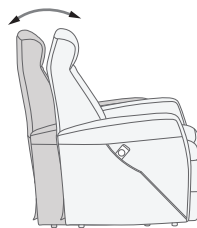

4 BUTTON REMOTE

Enjoy the flexibility of 4 buttons, up, down and return as well as controlling the back and footrest independently.

ADJUSTABLE HEAD AND NECK SUPPORT.

Exclusive adjustment system that allows your head and neck to rest in an infinite number of comfort positions. It can easily be adjusted by a handgrip.

DESIGNED IN NORWAY

See warranty policy for more details.

Integrated footstool

Effortless reclining

Adjustable head-and neck support

Lift chair

PRINCE MULTIFUNCTIONAL CHAIR

FUNCTIONS

INTEGRATED FOOTSTOOL

EFFORTLESS RECLINING

HEIGHT ADJUSTABLE HEAD AND NECK SUPPORT

LIFT CHAIR

DIMENSIONS

TOTAL WIDTH

TOTAL DEPTH

TOTAL DEPTH (reclined)

CHAIR SIZE	TOTAL WIDTH	TOTAL DEPTH	TOTAL HEIGHT	SEAT WIDTH	SEAT HEIGHT	SEAT DEPTH	TOTAL DEPTH (reclined)	WALL CLEARANCE REQUIREMENT
MF200 Prince standard size	76 cm / 29.9 in	90 cm / 35.4 in	103-142 cm / 40.5-55.9 in	49 cm / 19.2 in	47 cm / 18.5 in	55 cm / 21.6 in	173 cm / 68.1 in	40 cm / 15.7 in
MF201 Prince standard size with chaise	76 cm / 29.9 in	92 cm / 36.2 in	103-142 cm / 40.5-55.9 in	49 cm / 19.2 in	47 cm / 18.5 in	55 cm / 21.6 in	173 cm / 68.1 in	40 cm / 15.7 in
MF300 Prince large size	81 cm / 31.8 in	90 cm / 35.4 in	103-142 cm / 40.5-55.9 in	55 cm / 21.6 in	47 cm / 18.5 in	55 cm / 21.6 in	173 cm / 68.1 in	40 cm / 15.7 in
MF301 Prince large size with chaise	81 cm / 31.8 in	92 cm / 36.2 in	103-142 cm / 40.5-55.9 in	55 cm / 21.6 in	47 cm / 18.5 in	55 cm / 21.6 in	173 cm / 68.1 in	40 cm / 15.7 in