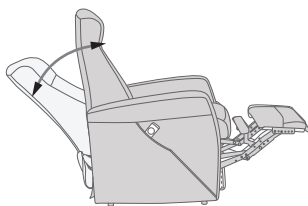

4 BUTTON REMOTE

Enjoy the flexibility of 4 buttons, up, down and return as well as controlling the back and footrest independently.

ADJUSTABLE HEAD AND NECK SUPPORT.

Exclusive adjustment system that allows your head and neck to rest in an infinite number of comfort positions. It can easily be adjusted by a handgrip.

DESIGNED IN NORWAY

See warranty policy for more details.

Integrated footstool

Effortless reclining

Adjustable head-and neck support

Lift chair

PRINCE MULTIFUNCTIONAL CHAIR

FUNCTIONS

INTEGRATED FOOTSTOOL

EFFORTLESS RECLINING

HEIGHT ADJUSTABLE HEAD AND NECK SUPPORT

LIFT CHAIR

DIMENSIONS

TOTAL WIDTH

TOTAL DEPTH

TOTAL DEPTH (reclined)