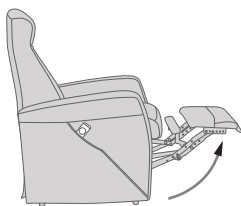

4 BUTTON REMOTE

Enjoy the flexibility of 4 buttons, up, down and return as well as controlling the back and footrest independently.

ADJUSTABLE HEAD AND NECK SUPPORT.

Exclusive adjustment system that allows your head and neck to rest in an infinite number of comfort positions. It can easily be adjusted by a handgrip.

DESIGNED IN NORWAY

See warranty policy for more details.

Integrated footstool

Effortless reclining

Adjustable head-and neck support

Lift chair

PRINCE MULTIFUNCTIONAL CHAIR

FUNCTIONS

INTEGRATED FOOTSTOOL

EFFORTLESS RECLINING

HEIGHT ADJUSTABLE HEAD AND NECK SUPPORT

LIFT CHAIR

DIMENSIONS

TOTAL WIDTH

TOTAL DEPTH

TOTAL DEPTH (reclined)