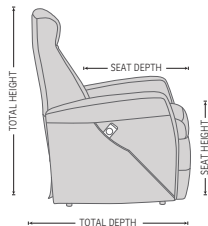

DESIGNED IN NORWAY

See warranty policy for more details.

Integrated footstool

Effortless reclining

Adjustable head-and neck support

Lift chair

PRINCE MULTIFUNCTIONAL CHAIR

FUNCTIONS

INTEGRATED FOOTSTOOL

EFFORTLESS RECLINING

HEIGHT ADJUSTABLE HEAD AND NECK SUPPORT

LIFT CHAIR

DIMENSIONS

TOTAL WIDTH

TOTAL DEPTH

TOTAL DEPTH (reclined)

CHAIR SIZE	TOTAL WIDTH	TOTAL DEPTH	TOTAL HEIGHT	SEAT WIDTH	SEAT HEIGHT	SEAT DEPTH	TOTAL DEPTH (reclined)	WALL CLEARANCE REQUIREMENT
MF200 Prince standard size	76 cm / 29.9 in	90 cm / 35.4 in	103-142 cm / 40.5-55.9 in	49 cm / 19.2 in	47 cm / 18.5 in	55 cm / 21.6 in	173 cm / 68.1 in	40 cm / 15.7 in
MF201 Prince standard size with chaise	76 cm / 29.9 in	92 cm / 36.2 in	103-142 cm / 40.5-55.9 in	49 cm / 19.2 in	47 cm / 18.5 in	55 cm / 21.6 in	173 cm / 68.1 in	40 cm / 15.7 in
MF300 Prince large size	81 cm / 31.8 in	90 cm / 35.4 in	103-142 cm / 40.5-55.9 in	55 cm / 21.6 in	47 cm / 18.5 in	55 cm / 21.6 in	173 cm / 68.1 in	40 cm / 15.7 in
MF301 Prince large size with chaise	81 cm / 31.8 in	92 cm / 36.2 in	103-142 cm / 40.5-55.9 in	55 cm / 21.6 in	47 cm / 18.5 in	55 cm / 21.6 in	173 cm / 68.1 in	40 cm / 15.7 in

* The dimensions are approximate and may vary with +/-2cm

imgcomfort.com