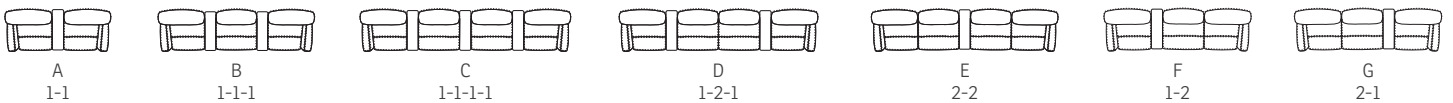

LIMITLESS COMBINATIONS

Straight arm