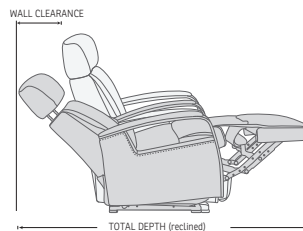

WALL SAVER MECHANISM

MOTOR OPTION

1. Majesty can be delivered with two different mechanism.
2. Wall saver mechanism with inside handle (WS) (can be placed closer to the wall compared to Recliner mechanism)
   - Wall saver mechanism with motor (WM). The motor is made from one of the leading European motor supplier. Different plug-in cords are available according to regional/national specifications.