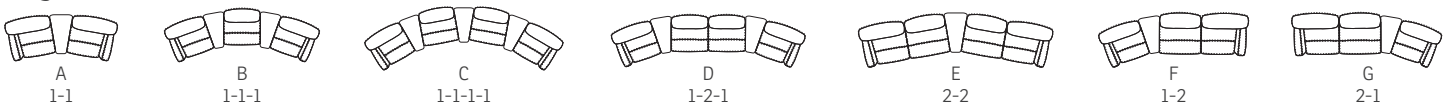

Angled arm

CONNECTION ARMS W/STORAGE

WALL SAVER MECHANISM