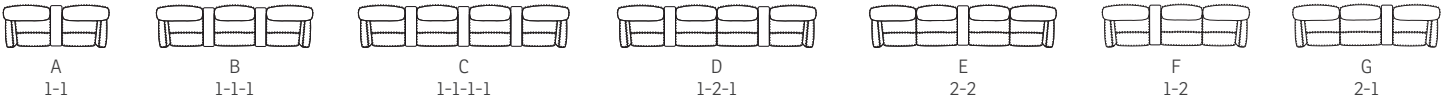

LIMITLESS COMBINATIONS

Straight arm