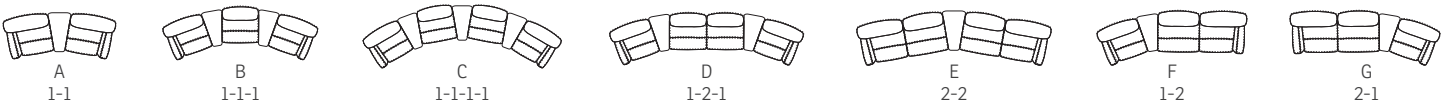

Angled arm

CONNECTION ARMS W/STORAGE

WALL SAVER MECHANISM