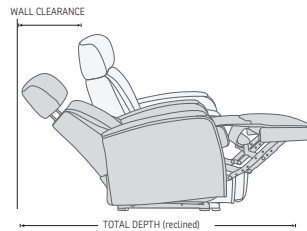

LIMITLESS COMBINATIONS

Straight arm

Angled arm

CONNECTION ARMS W/STORAGE

WALL SAVER MECHANISM

MOTOR OPTION

- Duke can be delivered with two different mechanism.
- Wall saver mechanism with inside handle (WS) (can be placed closer to the wall compared to Recliner mechanism)
 - Wall saver mechanism with motor (WM). The motor is made from one of the Leading European motor supplier. Different plug-in cords are available according to regional/national specifications.