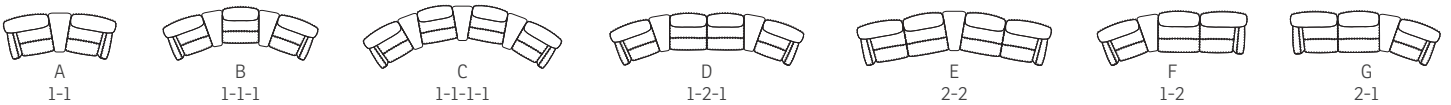

Angled arm

CONNECTION ARMS W/STORAGE

WALL SAVER MECHANISM