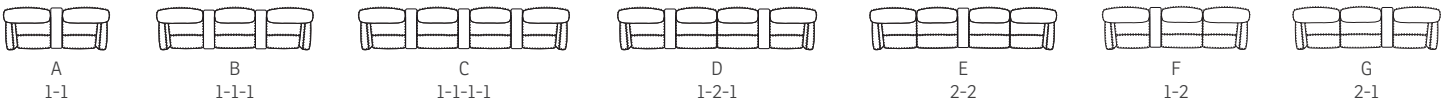

LIMITLESS COMBINATIONS

Straight arm