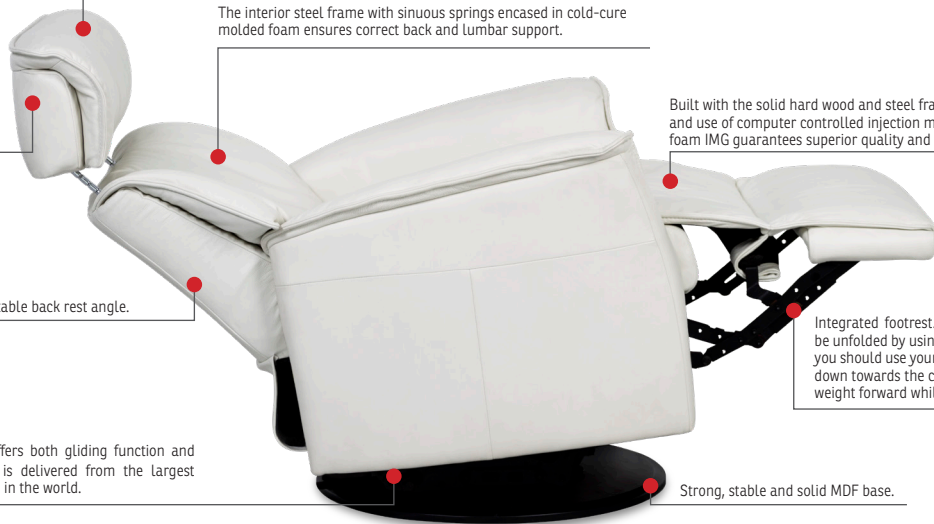

BOSS GLIDER

Computer controlled injection molded cold-cure foam ensures ergonomically correct seating and comfort throughout all areas of the chair. / The headrest is height adjustable for perfect fit.

The interior steel frame with sinuous springs encased in cold-cure molded foam ensures correct back and lumbar support.

Adjustable head and neck support gives you an ultimate comfort in all seating positions.

Built with the solid hard wood and steel frame and use of computer controlled injection molded foam IMG guarantees superior quality and durability.

Effortless reclining and adjustable back rest angle.

Integrated footrest. The footrest can easily be unfolded by using the handle. To fold it in you should use your feet to press the footrest down towards the chair and move your body weight forward while seating.

The advanced mechanism offers both gliding function and 360° swivel. The mechanism is delivered from the largest supplier of integrated footrest in the world.

Strong, stable and solid MDF base.

FUNCTIONS