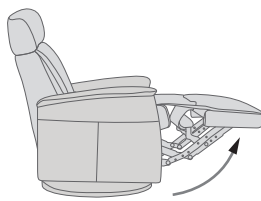

The advanced mechanism offers both gliding function and 360° swivel. The mechanism is delivered from the largest supplier of integrated footrest in the world.

Strong, stable and solid MDF base.

## FUNCTIONS

360° SWIVEL

GLIDING/ROCKING FUNCTION

INTEGRATED FOOTSTOOL

EFFORTLESS RECLINING

ADJUSTABLE HEAD- AND NECK SUPPORT