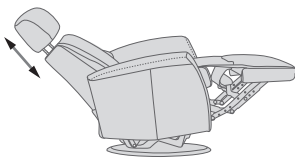

## FUNCTIONS

360° SWIVEL

GLIDING/ROCKING FUNCTION

INTEGRATED FOOTSTOOL

EFFORTLESS RECLINING

ADJUSTABLE HEAD- AND NECK SUPPORT

## FUNCTIONS

HEIGHT ADJUSTABLE HEADREST SYSTEM