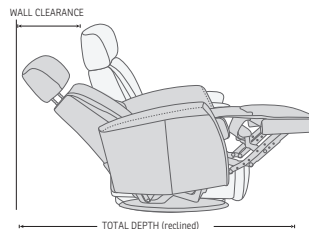

## FUNCTIONS

HEIGHT ADJUSTABLE HEADREST SYSTEM

## OPTIONS

GLIDING/ROCKING FUNCTION

FRONT SKIRT OPTION

CHAISE OPTION

## DIMENSIONS

CHAIR SIZE	TOTAL WIDTH	TOTAL DEPTH	TOTAL HEIGHT	SEAT WIDTH	SEAT HEIGHT	SEAT DEPTH	TOTAL DEPTH (reclined)	WALL CLEARANCE REQUIREMENT
Boss RG187 compact size with chaise	76 cm / 29.9 in	92 - 96 cm / 36.2 - 37.7 in	94 - 106 cm / 37 - 41.7 in	50 cm / 19.6 in	44 cm / 17.3 in	53 cm / 20.8 in	151 - 161 cm / 59.4 - 63.3 in	27 - 33 cm / 10.6 - 12.9 in
Boss RG287 standard size with chaise	82 cm / 32.2 in	95 - 99 cm / 37.4 - 38.9 in	101 - 114 cm / 39.7 - 44.8 in	57 cm / 22.4 in	48 cm / 18.8 in	60 cm / 23.6 in	164 - 174 cm / 64.5 - 68.5 in	30 - 38 cm / 11.8 - 14.9 in
Boss RG387 large size with chaise	87 cm / 34.2 in	95 - 99 cm / 37.4 - 38.9 in	101 - 114 cm / 39.7 - 44.8 in	57 cm / 22.4 in	48 cm / 18.8 in	60 cm / 23.6 in	167 - 175 cm / 65.7 - 68.8 in	35 - 41 cm / 13.7 - 16.1 in
Boss RM187 compact size with chaise	76 cm / 29.9 in	92 - 96 cm / 36.2 - 37.7 in	94 - 106 cm / 37 - 41.7 in	50 cm / 19.6 in	44 cm / 17.3 in	53 cm / 20.8 in	151 - 161 cm / 59.4 - 63.3 in	27 - 33 cm / 10.6 - 12.9 in
Boss RM287 standard size with chaise	82 cm / 32.2 in	95 - 99 cm / 37.4 - 38.9 in	101 - 114 cm / 39.7 - 44.8 in	57 cm / 22.4 in	48 cm / 18.8 in	60 cm / 23.6 in	164 - 174 cm / 64.5 - 68.5 in	30 - 38 cm / 11.8 - 14.9 in
Boss RM387 large size with chaise	87 cm / 34.2 in	97 - 101 cm / 38.1 - 39.7 in	101 - 114 cm / 39.7 - 44.8 in	57 cm / 22.4 in	48 cm / 18.8 in	60 cm / 23.6 in	167 - 175 cm / 65.7 - 68.8 in	35 - 41 cm / 13.7 - 16.1 in