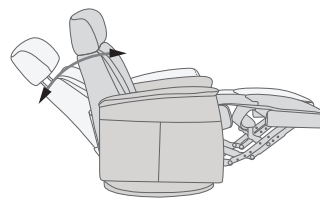

## FUNCTIONS

360° SWIVEL

GLIDING/ROCKING FUNCTION

INTEGRATED FOOTSTOOL

EFFORTLESS RECLINING

ADJUSTABLE HEAD- AND NECK SUPPORT

## FUNCTIONS

HEIGHT ADJUSTABLE HEADREST SYSTEM