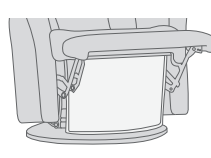

FRONT SKIRT OPTION