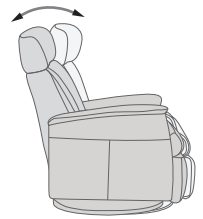

## FUNCTIONS

360° SWIVEL

GLIDING/ROCKING FUNCTION

INTEGRATED FOOTSTOOL

EFFORTLESS RECLINING

ADJUSTABLE HEAD- AND NECK SUPPORT

## FUNCTIONS

HEIGHT ADJUSTABLE HEADREST SYSTEM