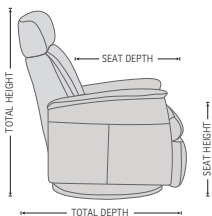

## FUNCTIONS

HEIGHT ADJUSTABLE HEADREST SYSTEM

## OPTIONS

GLIDING/ROCKING FUNCTION

FRONT SKIRT OPTION

CHAISE OPTION

## DIMENSIONS

CHAIR SIZE	TOTAL WIDTH	TOTAL DEPTH	TOTAL HEIGHT	SEAT WIDTH	SEAT HEIGHT	SEAT DEPTH	TOTAL DEPTH (reclined)	WALL CLEARANCE REQUIREMENT
Boss RG187 compact size with chaise	76 cm / 29.9 in	92 - 96 cm / 36.2 - 37.7 in	94 - 106 cm / 37 - 41.7 in	50 cm / 19.6 in	44 cm / 17.3 in	53 cm / 20.8 in	151 - 161 cm / 59.4 - 63.3 in	27 - 33 cm / 10.6 - 12.9 in
Boss RG287 standard size with chaise	82 cm / 32.2 in	95 - 99 cm / 37.4 - 38.9 in	101 - 114 cm / 39.7 - 44.8 in	57 cm / 22.4 in	48 cm / 18.8 in	60 cm / 23.6 in	164 - 174 cm / 64.5 - 68.5 in	30 - 38 cm / 11.8 - 14.9 in
Boss RG387 large size with chaise	87 cm / 34.2 in	95 - 99 cm / 37.4 - 38.9 in	101 - 114 cm / 39.7 - 44.8 in	57 cm / 22.4 in	48 cm / 18.8 in	60 cm / 23.6 in	167 - 175 cm / 65.7 - 68.8 in	35 - 41 cm / 13.7 - 16.1 in
Boss RM187 compact size with chaise	76 cm / 29.9 in	92 - 96 cm / 36.2 - 37.7 in	94 - 106 cm / 37 - 41.7 in	50 cm / 19.6 in	44 cm / 17.3 in	53 cm / 20.8 in	151 - 161 cm / 59.4 - 63.3 in	27 - 33 cm / 10.6 - 12.9 in
Boss RM287 standard size with chaise	82 cm / 32.2 in	95 - 99 cm / 37.4 - 38.9 in	101 - 114 cm / 39.7 - 44.8 in	57 cm / 22.4 in	48 cm / 18.8 in	60 cm / 23.6 in	164 - 174 cm / 64.5 - 68.5 in	30 - 38 cm / 11.8 - 14.9 in
Boss RM387 large size with chaise	87 cm / 34.2 in	97 - 101 cm / 38.1 - 39.7 in	101 - 114 cm / 39.7 - 44.8 in	57 cm / 22.4 in	48 cm / 18.8 in	60 cm / 23.6 in	167 - 175 cm / 65.7 - 68.8 in	35 - 41 cm / 13.7 - 16.1 in

\* The dimensions are approximate and may vary with +/-2cm

imgcomfort.com