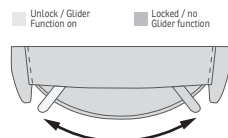

OPTIONS

GLIDING/ROCKING FUNCTION