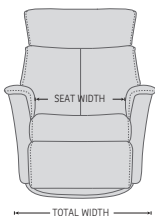

## FUNCTIONS

360° SWIVEL

GLIDING/ROCKING FUNCTION

INTEGRATED FOOTSTOOL

EFFORTLESS RECLINING

ADJUSTABLE HEAD- AND NECK SUPPORT

## OPTIONS

GLIDING/ROCKING FUNCTION

FRONT SKIRT OPTION

CHAISE OPTION

## DIMENSIONS

CHAIR SIZE	TOTAL WIDTH	TOTAL DEPTH	TOTAL HEIGHT	SEAT WIDTH	SEAT HEIGHT	SEAT DEPTH	TOTAL DEPTH (reclined)	WALL CLEARANCE REQUIREMENT
Boss RG187 compact size with chaise	76 cm / 29.9 in	92 - 96 cm / 36.2 - 37.7 in	94 - 106 cm / 37 - 41.7 in	50 cm / 19.6 in	44 cm / 17.3 in	53 cm / 20.8 in	151 - 161 cm / 59.4 - 63.3 in	27 - 33 cm / 10.6 - 12.9 in
Boss RG287 standard size with chaise	82 cm / 32.2 in	95 - 99 cm / 37.4 - 38.9 in	101 - 114 cm / 39.7 - 44.8 in	57 cm / 22.4 in	48 cm / 18.8 in	60 cm / 23.6 in	164 - 174 cm / 64.5 - 68.5 in	30 - 38 cm / 11.8 - 14.9 in
Boss RG387 large size with chaise	87 cm / 34.2 in	95 - 99 cm / 37.4 - 38.9 in	101 - 114 cm / 39.7 - 44.8 in	57 cm / 22.4 in	48 cm / 18.8 in	60 cm / 23.6 in	167 - 175 cm / 65.7 - 68.8 in	35 - 41 cm / 13.7 - 16.1 in
Boss RM187 compact size with chaise	76 cm / 29.9 in	92 - 96 cm / 36.2 - 37.7 in	94 - 106 cm / 37 - 41.7 in	50 cm / 19.6 in	44 cm / 17.3 in	53 cm / 20.8 in	151 - 161 cm / 59.4 - 63.3 in	27 - 33 cm / 10.6 - 12.9 in
Boss RM287 standard size with chaise	82 cm / 32.2 in	95 - 99 cm / 37.4 - 38.9 in	101 - 114 cm / 39.7 - 44.8 in	57 cm / 22.4 in	48 cm / 18.8 in	60 cm / 23.6 in	164 - 174 cm / 64.5 - 68.5 in	30 - 38 cm / 11.8 - 14.9 in
Boss RM387 large size with chaise	87 cm / 34.2 in	97 - 101 cm / 38.1 - 39.7 in	101 - 114 cm / 39.7 - 44.8 in	57 cm / 22.4 in	48 cm / 18.8 in	60 cm / 23.6 in	167 - 175 cm / 65.7 - 68.8 in	35 - 41 cm / 13.7 - 16.1 in