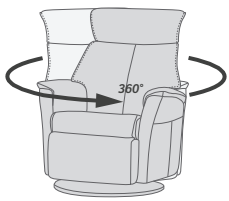

Built with the solid hard wood and steel frame and use of computer controlled injection molded foam IMG guarantees superior quality and durability.

Effortless reclining and adjustable back rest angle.

Integrated footrest. The footrest can easily be unfolded by using the handle. To fold it in you should use your feet to press the footrest down towards the chair and move your body weight forward while seating.

## FUNCTIONS

360° SWIVEL

GLIDING/ROCKING FUNCTION

INTEGRATED FOOTSTOOL

EFFORTLESS RECLINING

ADJUSTABLE HEAD- AND NECK SUPPORT