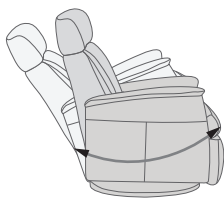

The advanced mechanism offers both gliding function and 360° swivel. The mechanism is delivered from the largest supplier of integrated footrest in the world.

Strong, stable and solid MDF base.

## FUNCTIONS

360° SWIVEL

GLIDING/ROCKING FUNCTION

INTEGRATED FOOTSTOOL

EFFORTLESS RECLINING

ADJUSTABLE HEAD- AND NECK SUPPORT