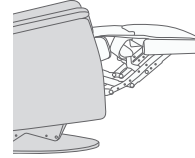

## FUNCTIONS

360° SWIVEL

GLIDING/ROCKING FUNCTION

INTEGRATED FOOTSTOOL

EFFORTLESS RECLINING

ADJUSTABLE HEAD- AND NECK SUPPORT

## FUNCTIONS

HEIGHT ADJUSTABLE HEADREST SYSTEM

## OPTIONS

GLIDING/ROCKING FUNCTION

FRONT SKIRT OPTION

CHAISE OPTION