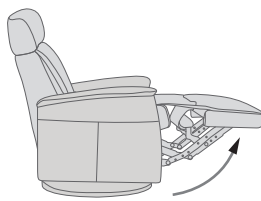

The advanced mechanism offers both gliding function and 360°swivel. The mechanism is delivered from the largest supplier of integrated footrest in the world.

Strong, stable and solid MDF base.

## FUNCTIONS

360° SWIVEL

GLIDING/ROCKING FUNCTION

INTEGRATED FOOTSTOOL

EFFORTLESS RECLINING

ADJUSTABLE HEAD- AND NECK SUPPORT