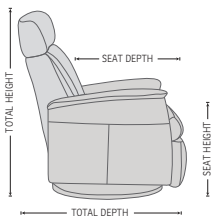

## FUNCTIONS

HEIGHT ADJUSTABLE HEADREST SYSTEM

## OPTIONS

GLIDING/ROCKING FUNCTION

FRONT SKIRT OPTION

CHAISE OPTION

## DIMENSIONS

CHAIR SIZE	TOTAL WIDTH	TOTAL DEPTH	TOTAL HEIGHT	SEAT WIDTH	SEAT HEIGHT	SEAT DEPTH	TOTAL DEPTH (reclined)	WALL CLEARANCE REQUIREMENT
Boss RG187 compact size with chaise	76 cm / 29.9 in	92 - 96 cm / 36.2 - 37.7 in	94 - 106 cm / 37 - 41.7 in	50 cm / 19.6 in	44 cm / 17.3 in	53 cm / 20.8 in	151 - 161 cm / 59.4 - 63.3 in	27 - 33 cm / 10.6 - 12.9 in
Boss RG287 standard size with chaise	82 cm / 32.2 in	95 - 99 cm / 37.4 - 38.9 in	101 - 114 cm / 39.7 - 44.8 in	57 cm / 22.4 in	48 cm / 18.8 in	60 cm / 23.6 in	164 - 174 cm / 64.5 - 68.5 in	30 - 38 cm / 11.8 - 14.9 in
Boss RG387 large size with chaise	87 cm / 34.2 in	95 - 99 cm / 37.4 - 38.9 in	101 - 114 cm / 39.7 - 44.8 in	57 cm / 22.4 in	48 cm / 18.8 in	60 cm / 23.6 in	167 - 175 cm / 65.7 - 68.8 in	35 - 41 cm / 13.7 - 16.1 in
Boss RM187 compact size with chaise	76 cm / 29.9 in	92 - 96 cm / 36.2 - 37.7 in	94 - 106 cm / 37 - 41.7 in	50 cm / 19.6 in	44 cm / 17.3 in	53 cm / 20.8 in	151 - 161 cm / 59.4 - 63.3 in	27 - 33 cm / 10.6 - 12.9 in
Boss RM287 standard size with chaise	82 cm / 32.2 in	95 - 99 cm / 37.4 - 38.9 in	101 - 114 cm / 39.7 - 44.8 in	57 cm / 22.4 in	48 cm / 18.8 in	60 cm / 23.6 in	164 - 174 cm / 64.5 - 68.5 in	30 - 38 cm / 11.8 - 14.9 in
Boss RM387 large size with chaise	87 cm / 34.2 in	97 - 101 cm / 38.1 - 39.7 in	101 - 114 cm / 39.7 - 44.8 in	57 cm / 22.4 in	48 cm / 18.8 in	60 cm / 23.6 in	167 - 175 cm / 65.7 - 68.8 in	35 - 41 cm / 13.7 - 16.1 in

\* The dimensions are approximate and may vary with +/-2cm

imgcomfort.com