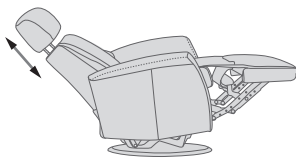

## FUNCTIONS

360° SWIVEL

GLIDING/ROCKING FUNCTION

INTEGRATED FOOTSTOOL

EFFORTLESS RECLINING

ADJUSTABLE HEAD- AND NECK SUPPORT

## FUNCTIONS

HEIGHT ADJUSTABLE HEADREST SYSTEM