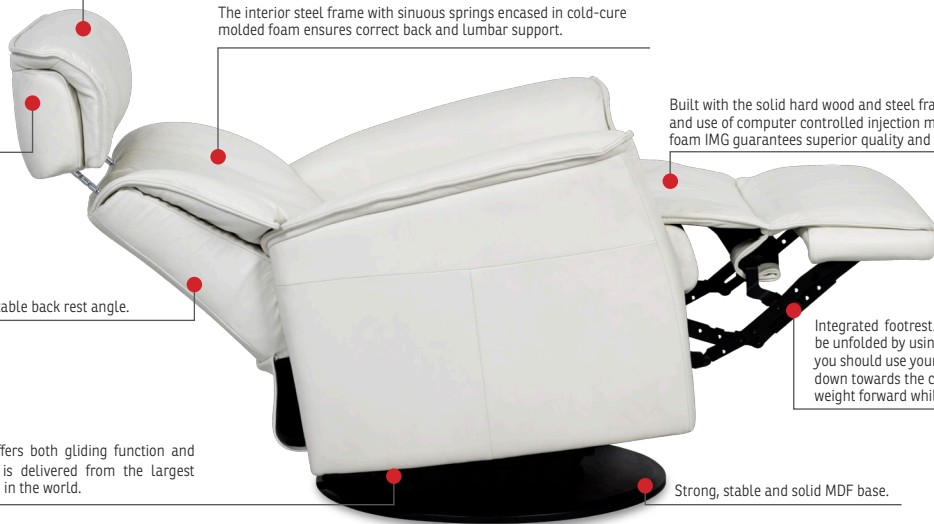

BOSS GLIDER

Computer controlled injection molded cold-cure foam ensures ergonomically correct seating and comfort throughout all areas of the chair. / The headrest is height adjustable for perfect fit.

The interior steel frame with sinuous springs encased in cold-cure molded foam ensures correct back and lumbar support.

Adjustable head and neck support gives you an ultimate comfort in all seating positions.

Built with the solid hard wood and steel frame and use of computer controlled injection molded foam IMG guarantees superior quality and durability.

Effortless reclining and adjustable back rest angle.

Integrated footrest. The footrest can easily be unfolded by using the handle. To fold it in you should use your feet to press the footrest down towards the chair and move your body weight forward while seating.

The advanced mechanism offers both gliding function and 360°swivel. The mechanism is delivered from the largest supplier of integrated footrest in the world.

Strong, stable and solid MDF base.

FUNCTIONS