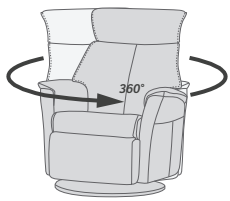

Built with the solid hard wood and steel frame and use of computer controlled injection molded foam IMG guarantees superior quality and durability.

Effortless reclining and adjustable back rest angle.

Integrated footrest. The footrest can easily be unfolded by using the handle. To fold it in you should use your feet to press the footrest down towards the chair and move your body weight forward while seating.

## FUNCTIONS

360° SWIVEL

GLIDING/ROCKING FUNCTION

INTEGRATED FOOTSTOOL

EFFORTLESS RECLINING

ADJUSTABLE HEAD- AND NECK SUPPORT