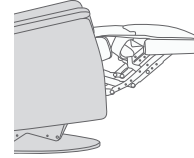

CHAISE OPTION