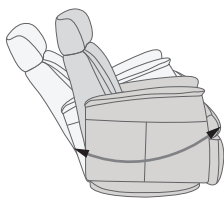

The advanced mechanism offers both gliding function and 360°swivel. The mechanism is delivered from the largest supplier of integrated footrest in the world.

Strong, stable and solid MDF base.

## FUNCTIONS

360° SWIVEL

GLIDING/ROCKING FUNCTION

INTEGRATED FOOTSTOOL

EFFORTLESS RECLINING

ADJUSTABLE HEAD- AND NECK SUPPORT