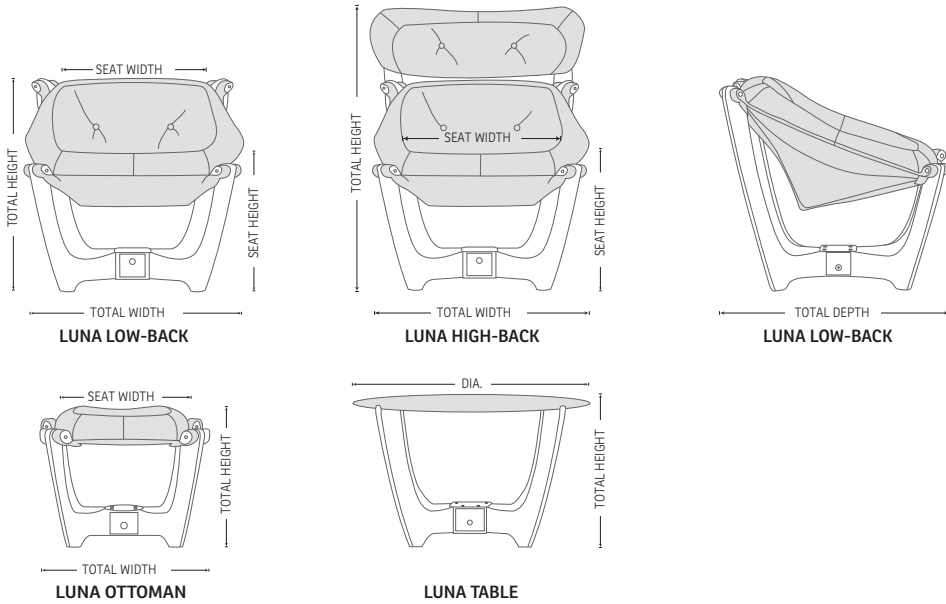

LUNA & ACCESSORIES

DIMENSIONS

CHAIR SIZE	TOTAL WIDTH	TOTAL DEPTH	TOTAL HEIGHT	SEAT WIDTH	SEAT HEIGHT
Luna Low Back	72 cm / 28.3 in	76 cm / 29.9 in	72 cm / 28.3 in	56 cm / 22 in	42 cm / 16.5 in
Luna High Back	72 cm / 28.3 in	76 cm / 29.9 in	97 cm / 38.1 in	56 cm / 22 in	42 cm / 16.5 in
Luna Ottoman	53 cm / 20.8 in	76 cm / 29.9 in	38 cm / 14.9 in	46.5 cm / 18.3 in	
Luna Table	75 cm / 29.5 in	76 cm / 29.9 in	44 cm / 17.3 in		

* The dimensions are approximate and may vary with +/-2cm

imgcomfort.com