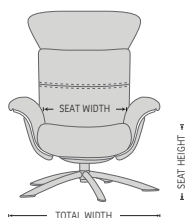

DESIGNED IN NORWAY

See warranty policy for more details.

360° Swivel

Adjustable Headrest

Effortless Reclining

Height Adjustable Headrest System

Freestanding Footstool

SPACE 55.55 RECLINER & OTTOMAN

FUNCTIONS

BASE OPTIONS

DIMENSIONS

CHAIR SIZE	TOTAL WIDTH	TOTAL DEPTH	TOTAL HEIGHT	SEAT WIDTH	SEAT HEIGHT	SEAT DEPTH
Space 55.55	81 cm / 31.8 in	81 - 85 cm / 31.8 - 33.4 in	101 - 114 cm / 39.7 - 44.8 in	50 cm / 19.6 in	46 cm / 18.1 in	52 cm / 20.4 in
Space 55.55 Ottoman	51 cm / 20 in	44 cm / 17.3 in	45 cm / 17.7 in			

* The dimensions are approximate and may vary with +/-2cm