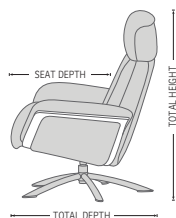

DESIGNED IN NORWAY

See warranty policy for more details.

360° Swivel

Adjustable Headrest

Effortless Reclining

Height Adjustable Headrest System

Freestanding Footstool

SPACE 55.55 RECLINER & OTTOMAN

FUNCTIONS

BASE OPTIONS

DIMENSIONS

CHAIR SIZE	TOTAL WIDTH	TOTAL DEPTH	TOTAL HEIGHT	SEAT WIDTH	SEAT HEIGHT	SEAT DEPTH
Space 55.55	81 cm / 31.8 in	81 - 85 cm / 31.8 - 33.4 in	101 - 114 cm / 39.7 - 44.8 in	50 cm / 19.6 in	46 cm / 18.1 in	52 cm / 20.4 in
Space 55.55 Ottoman	51 cm / 20 in	44 cm / 17.3 in	45 cm / 17.7 in			