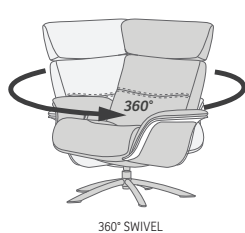

DESIGNED IN NORWAY

See warranty policy for more details.

360° Swivel

Adjustable Headrest

Effortless Reclining

Height Adjustable Headrest System

Freestanding Footstool

SPACE 55.55 RECLINER & OTTOMAN

FUNCTIONS

BASE OPTIONS

DIMENSIONS

CHAIR SIZE	TOTAL WIDTH	TOTAL DEPTH	TOTAL HEIGHT	SEAT WIDTH	SEAT HEIGHT	SEAT DEPTH
Space 55.55	81 cm / 31.8 in	81 - 85 cm / 31.8 - 33.4 in	101 - 114 cm / 39.7 - 44.8 in	50 cm / 19.6 in	46 cm / 18.1 in	52 cm / 20.4 in
Space 55.55 Ottoman	51 cm / 20 in	44 cm / 17.3 in	45 cm / 17.7 in			