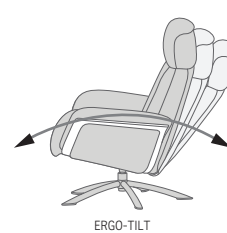

DESIGNED IN NORWAY

See warranty policy for more details.

360° Swivel

Adjustable Headrest

Effortless Reclining

Height Adjustable Headrest System

Freestanding Footstool

SPACE 55.55 RECLINER & OTTOMAN

FUNCTIONS

BASE OPTIONS

DIMENSIONS

CHAIR SIZE	TOTAL WIDTH	TOTAL DEPTH	TOTAL HEIGHT	SEAT WIDTH	SEAT HEIGHT	SEAT DEPTH
Space 55.55	81 cm / 31.8 in	81 - 85 cm / 31.8 - 33.4 in	101 - 114 cm / 39.7 - 44.8 in	50 cm / 19.6 in	46 cm / 18.1 in	52 cm / 20.4 in
Space 55.55 Ottoman	51 cm / 20 in	44 cm / 17.3 in	45 cm / 17.7 in			