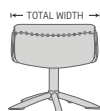

DESIGNED IN NORWAY

See warranty policy for more details.

360° Swivel

Adjustable Headrest

Effortless Reclining

Height Adjustable Headrest System

Freestanding Footstool

SPACE 55.55 RECLINER & OTTOMAN

FUNCTIONS

BASE OPTIONS

DIMENSIONS

CHAIR SIZE	TOTAL WIDTH	TOTAL DEPTH	TOTAL HEIGHT	SEAT WIDTH	SEAT HEIGHT	SEAT DEPTH
Space 55.55	81 cm / 31.8 in	81 - 85 cm / 31.8 - 33.4 in	101 - 114 cm / 39.7 - 44.8 in	50 cm / 19.6 in	46 cm / 18.1 in	52 cm / 20.4 in
Space 55.55 Ottoman	51 cm / 20 in	44 cm / 17.3 in	45 cm / 17.7 in			

* The dimensions are approximate and may vary with +/-2cm