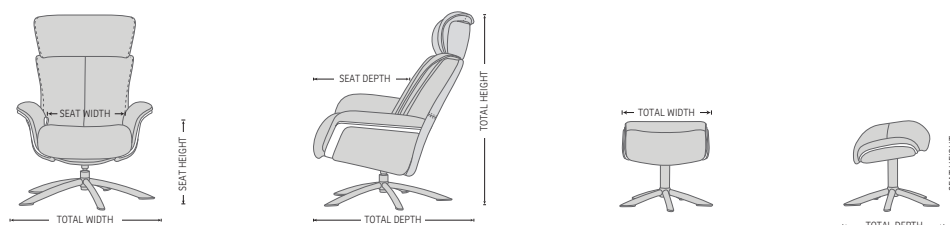

DESIGNED IN NORWAY

See warranty policy for more details.

SPACE 58.58 RECLINER & OTTOMAN

FUNCTIONS

BASE OPTIONS

DIMENSIONS

CHAIR SIZE	TOTAL WIDTH	TOTAL DEPTH	TOTAL HEIGHT	SEAT WIDTH	SEAT HEIGHT	SEAT DEPTH
Space 58.58	82 cm / 32.2 in	82.5 - 86 cm / 32.4 - 33.8 in	101 - 114 cm / 39.7 - 44.8 in	48.5 cm / 19 in	45 cm / 17.7 in	52 cm / 20.4 in
Space 58.58 Ottoman	51 cm / 20 in	44 cm / 17.3 in	45 cm / 17.7 in			

* The dimensions are approximate and may vary with +/-2cm