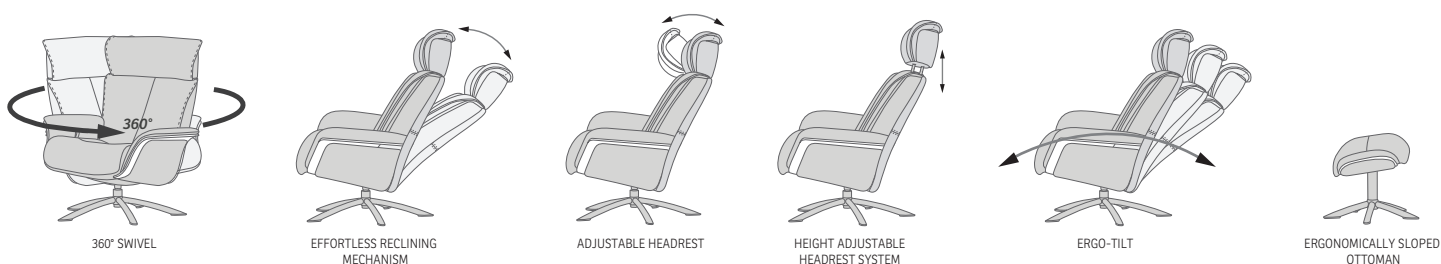

DESIGNED IN NORWAY

See warranty policy for more details.

SPACE 58.58 RECLINER & OTTOMAN

FUNCTIONS

BASE OPTIONS

DIMENSIONS

CHAIR SIZE	TOTAL WIDTH	TOTAL DEPTH	TOTAL HEIGHT	SEAT WIDTH	SEAT HEIGHT	SEAT DEPTH
Space 58.58	82 cm / 32.2 in	82.5 - 86 cm / 32.4 - 33.8 in	101 - 114 cm / 39.7 - 44.8 in	48.5 cm / 19 in	45 cm / 17.7 in	52 cm / 20.4 in
Space 58.58 Ottoman	51 cm / 20 in	44 cm / 17.3 in	45 cm / 17.7 in			

* The dimensions are approximate and may vary with +/-2cm