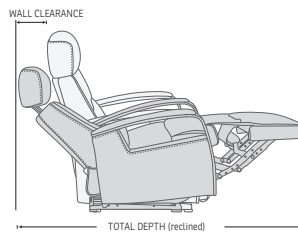

LIMITLESS COMBINATIONS

Straight arm

Angled arm

CONNECTION ARMS W/STORAGE

WALL SAVER MECHANISM

MOTOR OPTION

- Peak can be delivered with two different mechanism.
- Wall saver mechanism with inside handle (WS) (can be placed closer to the wall compared to Recliner mechanism)
 - Wall saver mechanism with motor (WM). The motor is made from one of the leading European motor supplier. Different plug-in cords are available according to regional/national specifications.