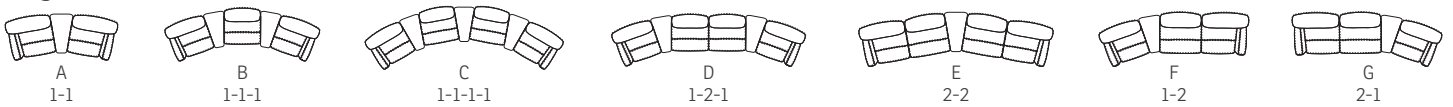

Angled arm

CONNECTION ARMS W/STORAGE

WALL SAVER MECHANISM