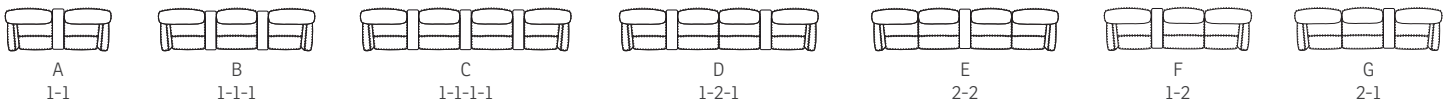

LIMITLESS COMBINATIONS

Straight arm