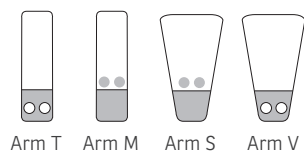

LIMITLESS COMBINATIONS

Straight arm

Angled arm

CONNECTION ARMS W/STORAGE

WALL SAVER MECHANISM

MOTOR OPTION

- Divani can be delivered with two different mechanism.
- Wall saver mechanism with inside handle (WS) (can be placed closer to the wall compared to Recliner mechanism)
 - Wall saver mechanism with motor (WM). The motor is made from one of the leading European motor supplier. Different plug-in cords are available according to regional/national specifications.