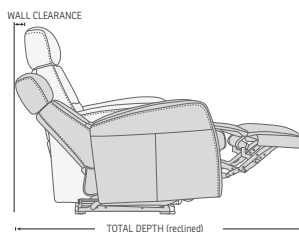

WALL SAVER MECHANISM

MOTOR OPTION

1. Divani can be delivered with two different mechanism.
2. Wall saver mechanism with inside handle (WS) (can be placed closer to the wall compared to Recliner mechanism)
   - Wall saver mechanism with motor (WM). The motor is made from one of the leading European motor supplier. Different plug-in cords are available according to regional/national specifications.