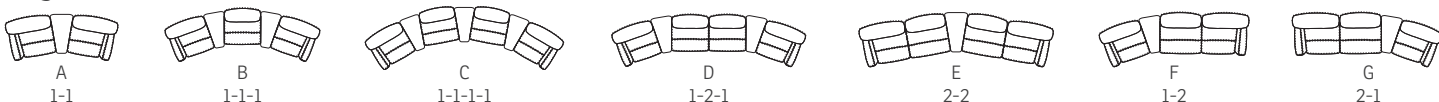

Angled arm

CONNECTION ARMS W/STORAGE

WALL SAVER MECHANISM