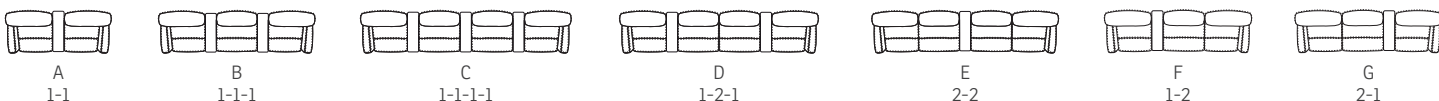

LIMITLESS COMBINATIONS

Straight arm