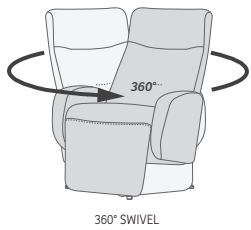

CODI 1000

Adjustable Headrest support allows your head and neck to rest in an infinite number of comfort positions.

Body correct back and lumbar support through molded cold-cured foam technology, unique construction and steel sprung suspension.

A unique pneumatic reclining system featuring a gas cylinder allows you to effortlessly recline and change the back angle. The reclining angle can be locked in any position. Operates completely independently from the integrated footrest.

The integrated footrest opens with ease and operates independently from the backrest.

An interior steel frame with sinuous springs is encased in cold-cured foam cushions. The entire chair is then upholstered with luxurious leather or fabric.

The rock-solid steel undercarriage provides long-term stability and easy 360° swivel.

FUNCTIONS

BASE OPTIONS

DIMENSIONS

CHAIR SIZE	TOTAL WIDTH	TOTAL DEPTH	TOTAL HEIGHT	SEAT WIDTH	SEAT HEIGHT	SEAT DEPTH	TOTAL DEPTH (RECLINE)	WALL CLEARANCE
Codi 1000	71 cm / 27.9 in	88 cm / 34.6 in	106 cm / 41.7 in	50 cm / 19.6 in	50 cm / 19.6 in	52 cm / 20.4 in	159 cm / 62.5 in	44 cm / 17.3 in

* The dimensions are approximate and may vary with +/-2cm

imgcomfort.com