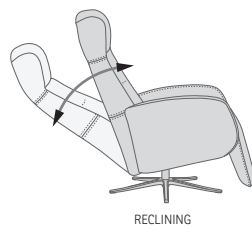

CODI 1000

Adjustable Headrest support allows your head and neck to rest in an infinite number of comfort positions.

Body correct back and lumbar support through molded cold-cured foam technology, unique construction and steel sprung suspension.

A unique pneumatic reclining system featuring a gas cylinder allows you to effortlessly recline and change the back angle. The reclining angle can be locked in any position. Operates completely independently from the integrated footrest.

The integrated footrest opens with ease and operates independently from the backrest.

An interior steel frame with sinuous springs is encased in cold-cured foam cushions. The entire chair is then upholstered with luxurious leather or fabric.

The rock-solid steel undercarriage provides long-term stability and easy 360° swivel.

FUNCTIONS

BASE OPTIONS

DIMENSIONS

CHAIR SIZE	TOTAL WIDTH	TOTAL DEPTH	TOTAL HEIGHT	SEAT WIDTH	SEAT HEIGHT	SEAT DEPTH	TOTAL DEPTH (RECLINE)	WALL CLEARANCE
Codi 1000	71 cm / 27.9 in	88 cm / 34.6 in	106 cm / 41.7 in	50 cm / 19.6 in	50 cm / 19.6 in	52 cm / 20.4 in	159 cm / 62.5 in	44 cm / 17.3 in

* The dimensions are approximate and may vary with +/-2cm

imgcomfort.com