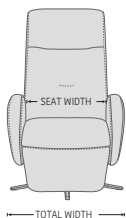

The rock-solid steel undercarriage provides long-term stability and easy 360° swivel.

FUNCTIONS

BASE OPTIONS

DIMENSIONS

CHAIR SIZE	TOTAL WIDTH	TOTAL DEPTH	TOTAL HEIGHT	SEAT WIDTH	SEAT HEIGHT	SEAT DEPTH	TOTAL DEPTH (RECLINE)	WALL CLEARANCE
Codi 1000	71 cm / 27.9 in	88 cm / 34.6 in	106 cm / 41.7 in	50 cm / 19.6 in	50 cm / 19.6 in	52 cm / 20.4 in	159 cm / 62.5 in	44 cm / 17.3 in

* The dimensions are approximate and may vary with +/-2cm

imgcomfort.com