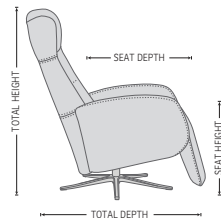

The rock-solid steel undercarriage provides long-term stability and easy 360° swivel.

FUNCTIONS

BASE OPTIONS

DIMENSIONS

CHAIR SIZE	TOTAL WIDTH	TOTAL DEPTH	TOTAL HEIGHT	SEAT WIDTH	SEAT HEIGHT	SEAT DEPTH	TOTAL DEPTH (RECLINE)	WALL CLEARANCE
Codi 1000	71 cm / 27.9 in	88 cm / 34.6 in	106 cm / 41.7 in	50 cm / 19.6 in	50 cm / 19.6 in	52 cm / 20.4 in	159 cm / 62.5 in	44 cm / 17.3 in

* The dimensions are approximate and may vary with +/-2cm

imgcomfort.com