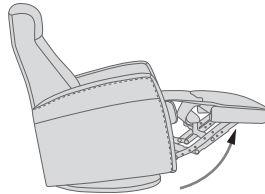

DESIGNED IN NORWAY

See warranty policy for more details.

360° Swivel

Gliding/
Rocking function

Integrated footstool

Effortless reclining

Adjustable head-
and neck support

PRINCE GLIDER

FUNCTIONS

360° SWIVEL

GLIDING/ROCKING FUNCTION

INTEGRATED FOOTSTOOL

EFFORTLESS RECLINING

ADJUSTABLE HEAD- AND NECK SUPPORT

OPTIONS

GLIDING/ROCKING FUNCTION