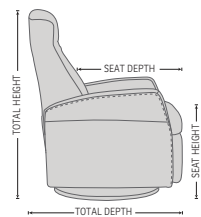

FRONT SKIRT OPTION

CHAISE OPTION

DIMENSIONS

CHAIR SIZE	TOTAL WIDTH	TOTAL DEPTH	TOTAL HEIGHT	SEAT WIDTH	SEAT HEIGHT	SEAT DEPTH	TOTAL DEPTH (reclined)	WALL CLEARANCE REQUIREMENT
Prince RG100 compact size	71 cm / 27.9 in	86 cm / 33.8 in	97 cm / 38.1 in	46 cm / 18.1 in	45 cm / 17.7 in	51 cm / 20 in	150 cm / 59 in	31 cm / 12.2 in
Prince RG101 compact size with chaise	71 cm / 27.9 in	88 cm / 34.6 in	97 cm / 38.1 in	46 cm / 18.1 in	45 cm / 17.7 in	51 cm / 20 in	150 cm / 59 in	31 cm / 12.2 in
Prince RG200 standard size	76 cm / 29.9 in	90 cm / 35.4 in	101 cm / 39.7 in	48 cm / 18.8 in	46 cm / 18.1 in	54 cm / 21.2 in	160 cm / 62.9 in	30 cm / 11.8 in
Prince RG201 standard size with chaise	76 cm / 29.9 in	92 cm / 36.2 in	101 cm / 39.7 in	48 cm / 18.8 in	46 cm / 18.1 in	54 cm / 21.2 in	160 cm / 62.9 in	30 cm / 11.8 in
Prince RG300 large size	82 cm / 32.2 in	90 cm / 35.4 in	101 cm / 39.7 in	54 cm / 21.2 in	46 cm / 18.1 in	54 cm / 21.2 in	162 cm / 63.7 in	33 cm / 12.9 in
Prince RG301 large size with chaise	82 cm / 32.2 in	92 cm / 36.2 in	101 cm / 39.7 in	54 cm / 21.2 in	46 cm / 18.1 in	54 cm / 21.2 in	162 cm / 63.7 in	33 cm / 12.9 in
Prince RM100 compact size	71 cm / 27.9 in	86 cm / 33.8 in	97 cm / 38.1 in	46 cm / 18.1 in	45 cm / 17.7 in	51 cm / 20 in	150 cm / 59 in	31 cm / 12.2 in
Prince RM101 compact size with chaise	71 cm / 27.9 in	88 cm / 34.6 in	97 cm / 38.1 in	46 cm / 18.1 in	45 cm / 17.7 in	51 cm / 20 in	150 cm / 59 in	31 cm / 12.2 in
Prince RM200 standard size	76 cm / 29.9 in	90 cm / 35.4 in	101 cm / 39.7 in	48 cm / 18.8 in	46 cm / 18.1 in	54 cm / 21.2 in	160 cm / 62.9 in	30 cm / 11.8 in
Prince RM201 standard size with chaise	76 cm / 29.9 in	92 cm / 36.2 in	101 cm / 39.7 in	48 cm / 18.8 in	46 cm / 18.1 in	54 cm / 21.2 in	160 cm / 62.9 in	30 cm / 11.8 in
Prince RM300 large size	82 cm / 32.2 in	95 cm / 37.4 in	101 cm / 39.7 in	54 cm / 21.2 in	46 cm / 18.1 in	54 cm / 21.2 in	162 cm / 63.7 in	33 cm / 12.9 in
Prince RM301 large size with chaise	82 cm / 32.2 in	97 cm / 38.1 in	101 cm / 39.7 in	54 cm / 21.2 in	46 cm / 18.1 in	54 cm / 21.2 in	162 cm / 63.7 in	33 cm / 12.9 in