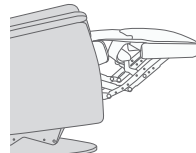

CHAISE OPTION