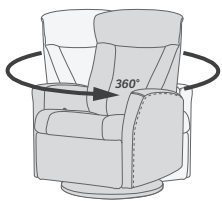

FUNCTIONS

360° SWIVEL