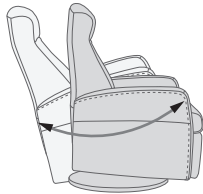

DESIGNED IN NORWAY

See warranty policy for more details.

360° Swivel

Gliding/
Rocking function

Integrated footstool

Effortless reclining

Adjustable head-
and neck support

PRINCE GLIDER

FUNCTIONS

360° SWIVEL

GLIDING/ROCKING FUNCTION

INTEGRATED FOOTSTOOL

EFFORTLESS RECLINING

ADJUSTABLE HEAD- AND NECK SUPPORT

OPTIONS

GLIDING/ROCKING FUNCTION