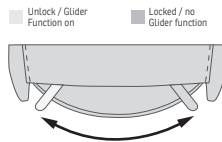

FUNCTIONS

360° SWIVEL

GLIDING/ROCKING FUNCTION

INTEGRATED FOOTSTOOL

EFFORTLESS RECLINING

ADJUSTABLE HEAD- AND NECK SUPPORT

OPTIONS

GLIDING/ROCKING FUNCTION