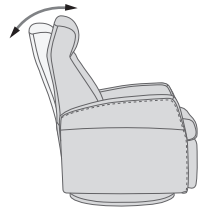

FUNCTIONS

360° SWIVEL

GLIDING/ROCKING FUNCTION

INTEGRATED FOOTSTOOL

EFFORTLESS RECLINING

ADJUSTABLE HEAD- AND NECK SUPPORT

OPTIONS

GLIDING/ROCKING FUNCTION