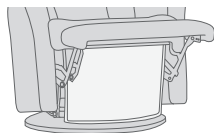

FUNCTIONS

360° SWIVEL

GLIDING/ROCKING FUNCTION

INTEGRATED FOOTSTOOL

EFFORTLESS RECLINING

ADJUSTABLE HEAD- AND NECK SUPPORT

OPTIONS

GLIDING/ROCKING FUNCTION