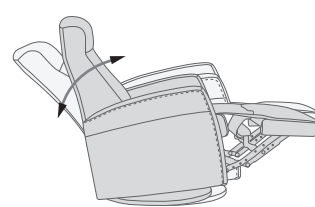

FUNCTIONS

360° SWIVEL

GLIDING/ROCKING FUNCTION

INTEGRATED FOOTSTOOL

EFFORTLESS RECLINING

ADJUSTABLE HEAD- AND NECK SUPPORT

OPTIONS

GLIDING/ROCKING FUNCTION