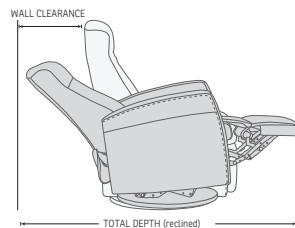

DIMENSIONS

CHAIR SIZE	TOTAL WIDTH	TOTAL DEPTH	TOTAL HEIGHT	SEAT WIDTH	SEAT HEIGHT	SEAT DEPTH	TOTAL DEPTH (reclined)	WALL CLEARANCE REQUIREMENT
Prince RG100 compact size	71 cm / 27.9 in	86 cm / 33.8 in	97 cm / 38.1 in	46 cm / 18.1 in	45 cm / 17.7 in	51 cm / 20 in	150 cm / 59 in	31 cm / 12.2 in
Prince RG101 compact size with chaise	71 cm / 27.9 in	88 cm / 34.6 in	97 cm / 38.1 in	46 cm / 18.1 in	45 cm / 17.7 in	51 cm / 20 in	150 cm / 59 in	31 cm / 12.2 in
Prince RG200 standard size	76 cm / 29.9 in	90 cm / 35.4 in	101 cm / 39.7 in	48 cm / 18.8 in	46 cm / 18.1 in	54 cm / 21.2 in	160 cm / 62.9 in	30 cm / 11.8 in
Prince RG201 standard size with chaise	76 cm / 29.9 in	92 cm / 36.2 in	101 cm / 39.7 in	48 cm / 18.8 in	46 cm / 18.1 in	54 cm / 21.2 in	160 cm / 62.9 in	30 cm / 11.8 in
Prince RG300 large size	82 cm / 32.2 in	90 cm / 35.4 in	101 cm / 39.7 in	54 cm / 21.2 in	46 cm / 18.1 in	54 cm / 21.2 in	162 cm / 63.7 in	33 cm / 12.9 in
Prince RG301 large size with chaise	82 cm / 32.2 in	92 cm / 36.2 in	101 cm / 39.7 in	54 cm / 21.2 in	46 cm / 18.1 in	54 cm / 21.2 in	162 cm / 63.7 in	33 cm / 12.9 in
Prince RM100 compact size	71 cm / 27.9 in	86 cm / 33.8 in	97 cm / 38.1 in	46 cm / 18.1 in	45 cm / 17.7 in	51 cm / 20 in	150 cm / 59 in	31 cm / 12.2 in
Prince RM101 compact size with chaise	71 cm / 27.9 in	88 cm / 34.6 in	97 cm / 38.1 in	46 cm / 18.1 in	45 cm / 17.7 in	51 cm / 20 in	150 cm / 59 in	31 cm / 12.2 in
Prince RM200 standard size	76 cm / 29.9 in	90 cm / 35.4 in	101 cm / 39.7 in	48 cm / 18.8 in	46 cm / 18.1 in	54 cm / 21.2 in	160 cm / 62.9 in	30 cm / 11.8 in
Prince RM201 standard size with chaise	76 cm / 29.9 in	92 cm / 36.2 in	101 cm / 39.7 in	48 cm / 18.8 in	46 cm / 18.1 in	54 cm / 21.2 in	160 cm / 62.9 in	30 cm / 11.8 in
Prince RM300 large size	82 cm / 32.2 in	95 cm / 37.4 in	101 cm / 39.7 in	54 cm / 21.2 in	46 cm / 18.1 in	54 cm / 21.2 in	162 cm / 63.7 in	33 cm / 12.9 in
Prince RM301 large size with chaise	82 cm / 32.2 in	97 cm / 38.1 in	101 cm / 39.7 in	54 cm / 21.2 in	46 cm / 18.1 in	54 cm / 21.2 in	162 cm / 63.7 in	33 cm / 12.9 in

* The dimensions are approximate and may vary with +/-2cm

imgcomfort.com