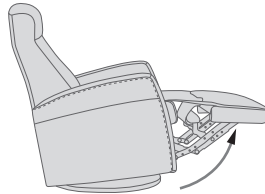

INTEGRATED FOOTSTOOL