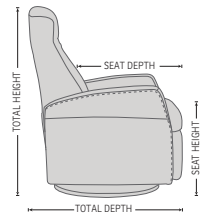

DIMENSIONS

CHAIR SIZE	TOTAL WIDTH	TOTAL DEPTH	TOTAL HEIGHT	SEAT WIDTH	SEAT HEIGHT	SEAT DEPTH	TOTAL DEPTH (reclined)	WALL CLEARANCE REQUIREMENT
Prince RG100 compact size	71 cm / 27.9 in	86 cm / 33.8 in	97 cm / 38.1 in	46 cm / 18.1 in	45 cm / 17.7 in	51 cm / 20 in	150 cm / 59 in	31 cm / 12.2 in
Prince RG101 compact size with chaise	71 cm / 27.9 in	88 cm / 34.6 in	97 cm / 38.1 in	46 cm / 18.1 in	45 cm / 17.7 in	51 cm / 20 in	150 cm / 59 in	31 cm / 12.2 in
Prince RG200 standard size	76 cm / 29.9 in	90 cm / 35.4 in	101 cm / 39.7 in	48 cm / 18.8 in	46 cm / 18.1 in	54 cm / 21.2 in	160 cm / 62.9 in	30 cm / 11.8 in
Prince RG201 standard size with chaise	76 cm / 29.9 in	92 cm / 36.2 in	101 cm / 39.7 in	48 cm / 18.8 in	46 cm / 18.1 in	54 cm / 21.2 in	160 cm / 62.9 in	30 cm / 11.8 in
Prince RG300 large size	82 cm / 32.2 in	90 cm / 35.4 in	101 cm / 39.7 in	54 cm / 21.2 in	46 cm / 18.1 in	54 cm / 21.2 in	162 cm / 63.7 in	33 cm / 12.9 in
Prince RG301 large size with chaise	82 cm / 32.2 in	92 cm / 36.2 in	101 cm / 39.7 in	54 cm / 21.2 in	46 cm / 18.1 in	54 cm / 21.2 in	162 cm / 63.7 in	33 cm / 12.9 in
Prince RM100 compact size	71 cm / 27.9 in	86 cm / 33.8 in	97 cm / 38.1 in	46 cm / 18.1 in	45 cm / 17.7 in	51 cm / 20 in	150 cm / 59 in	31 cm / 12.2 in
Prince RM101 compact size with chaise	71 cm / 27.9 in	88 cm / 34.6 in	97 cm / 38.1 in	46 cm / 18.1 in	45 cm / 17.7 in	51 cm / 20 in	150 cm / 59 in	31 cm / 12.2 in
Prince RM200 standard size	76 cm / 29.9 in	90 cm / 35.4 in	101 cm / 39.7 in	48 cm / 18.8 in	46 cm / 18.1 in	54 cm / 21.2 in	160 cm / 62.9 in	30 cm / 11.8 in
Prince RM201 standard size with chaise	76 cm / 29.9 in	92 cm / 36.2 in	101 cm / 39.7 in	48 cm / 18.8 in	46 cm / 18.1 in	54 cm / 21.2 in	160 cm / 62.9 in	30 cm / 11.8 in
Prince RM300 large size	82 cm / 32.2 in	95 cm / 37.4 in	101 cm / 39.7 in	54 cm / 21.2 in	46 cm / 18.1 in	54 cm / 21.2 in	162 cm / 63.7 in	33 cm / 12.9 in
Prince RM301 large size with chaise	82 cm / 32.2 in	97 cm / 38.1 in	101 cm / 39.7 in	54 cm / 21.2 in	46 cm / 18.1 in	54 cm / 21.2 in	162 cm / 63.7 in	33 cm / 12.9 in

* The dimensions are approximate and may vary with +/-2cm

imgcomfort.com