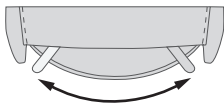

OPTIONS

GLIDING/ROCKING FUNCTION