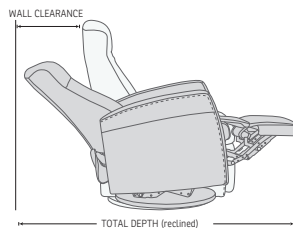

DIMENSIONS

CHAIR SIZE	TOTAL WIDTH	TOTAL DEPTH	TOTAL HEIGHT	SEAT WIDTH	SEAT HEIGHT	SEAT DEPTH	TOTAL DEPTH (reclined)	WALL CLEARANCE REQUIREMENT
Prince RG100 compact size	71 cm / 27.9 in	86 cm / 33.8 in	97 cm / 38.1 in	46 cm / 18.1 in	45 cm / 17.7 in	51 cm / 20 in	150 cm / 59 in	31 cm / 12.2 in
Prince RG101 compact size with chaise	71 cm / 27.9 in	88 cm / 34.6 in	97 cm / 38.1 in	46 cm / 18.1 in	45 cm / 17.7 in	51 cm / 20 in	150 cm / 59 in	31 cm / 12.2 in
Prince RG200 standard size	76 cm / 29.9 in	90 cm / 35.4 in	101 cm / 39.7 in	48 cm / 18.8 in	46 cm / 18.1 in	54 cm / 21.2 in	160 cm / 62.9 in	30 cm / 11.8 in
Prince RG201 standard size with chaise	76 cm / 29.9 in	92 cm / 36.2 in	101 cm / 39.7 in	48 cm / 18.8 in	46 cm / 18.1 in	54 cm / 21.2 in	160 cm / 62.9 in	30 cm / 11.8 in
Prince RG300 large size	82 cm / 32.2 in	90 cm / 35.4 in	101 cm / 39.7 in	54 cm / 21.2 in	46 cm / 18.1 in	54 cm / 21.2 in	162 cm / 63.7 in	33 cm / 12.9 in
Prince RG301 large size with chaise	82 cm / 32.2 in	92 cm / 36.2 in	101 cm / 39.7 in	54 cm / 21.2 in	46 cm / 18.1 in	54 cm / 21.2 in	162 cm / 63.7 in	33 cm / 12.9 in
Prince RM100 compact size	71 cm / 27.9 in	86 cm / 33.8 in	97 cm / 38.1 in	46 cm / 18.1 in	45 cm / 17.7 in	51 cm / 20 in	150 cm / 59 in	31 cm / 12.2 in
Prince RM101 compact size with chaise	71 cm / 27.9 in	88 cm / 34.6 in	97 cm / 38.1 in	46 cm / 18.1 in	45 cm / 17.7 in	51 cm / 20 in	150 cm / 59 in	31 cm / 12.2 in
Prince RM200 standard size	76 cm / 29.9 in	90 cm / 35.4 in	101 cm / 39.7 in	48 cm / 18.8 in	46 cm / 18.1 in	54 cm / 21.2 in	160 cm / 62.9 in	30 cm / 11.8 in
Prince RM201 standard size with chaise	76 cm / 29.9 in	92 cm / 36.2 in	101 cm / 39.7 in	48 cm / 18.8 in	46 cm / 18.1 in	54 cm / 21.2 in	160 cm / 62.9 in	30 cm / 11.8 in
Prince RM300 large size	82 cm / 32.2 in	95 cm / 37.4 in	101 cm / 39.7 in	54 cm / 21.2 in	46 cm / 18.1 in	54 cm / 21.2 in	162 cm / 63.7 in	33 cm / 12.9 in
Prince RM301 large size with chaise	82 cm / 32.2 in	97 cm / 38.1 in	101 cm / 39.7 in	54 cm / 21.2 in	46 cm / 18.1 in	54 cm / 21.2 in	162 cm / 63.7 in	33 cm / 12.9 in

* The dimensions are approximate and may vary with +/-2cm

imgcomfort.com