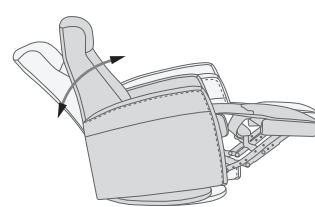

EFFORTLESS RECLINING