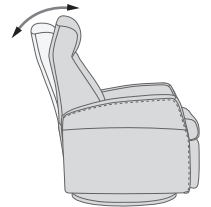

ADJUSTABLE HEAD- AND NECK SUPPORT