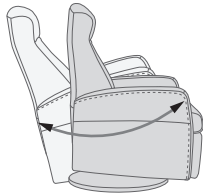

GLIDING/ROCKING FUNCTION