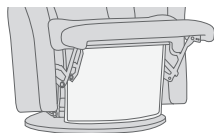

FRONT SKIRT OPTION