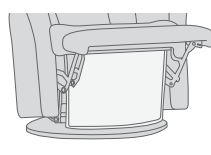

FRONT SKIRT OPTION