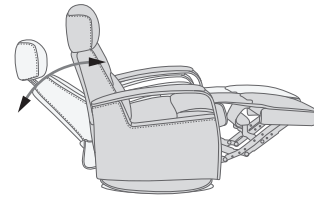

The advanced mechanism offers both gliding function and 360° swivel. The mechanism is delivered from the largest supplier of integrated footrest in the world.

Strong, stable and solid MDF base.

FUNCTIONS

360° SWIVEL

GLIDING/ROCKING FUNCTION

INTEGRATED FOOTSTOOL

EFFORTLESS RECLINING

ADJUSTABLE HEAD- AND NECK SUPPORT

FUNCTIONS

HEIGHT ADJUSTABLE HEADREST SYSTEM

OPTIONS