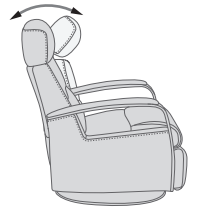

360° SWIVEL

GLIDING/ROCKING FUNCTION

INTEGRATED FOOTSTOOL

EFFORTLESS RECLINING

ADJUSTABLE HEAD- AND NECK SUPPORT

FUNCTIONS

HEIGHT ADJUSTABLE HEADREST SYSTEM

OPTIONS