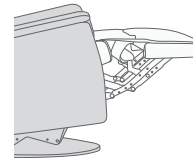

CHAISE OPTION