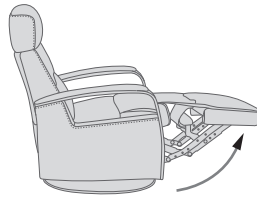

The advanced mechanism offers both gliding function and 360° swivel. The mechanism is delivered from the largest supplier of integrated footrest in the world.

Strong, stable and solid MDF base.

FUNCTIONS

360° SWIVEL

GLIDING/ROCKING FUNCTION

INTEGRATED FOOTSTOOL

EFFORTLESS RECLINING

ADJUSTABLE HEAD- AND NECK SUPPORT

FUNCTIONS

HEIGHT ADJUSTABLE HEADREST SYSTEM

OPTIONS