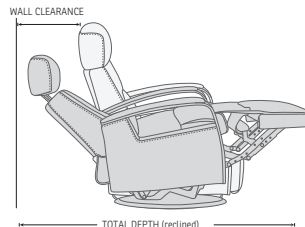

GLIDING/ROCKING FUNCTION

FRONT SKIRT OPTION

CHAISE OPTION

DIMENSIONS

CHAIR SIZE	TOTAL WIDTH	TOTAL DEPTH	TOTAL HEIGHT	SEAT WIDTH	SEAT HEIGHT	SEAT DEPTH	TOTAL DEPTH (reclined)	WALL CLEARANCE REQUIREMENT
Peak RG264 standard size	79 cm / 31.1 in	91 - 95 cm / 35.8 - 37.4 in	99.5 - 113.5 cm / 39.1 - 44.6 in	53 cm / 20.8 in	48.5 cm / 19 in	58 cm / 22.8 in	163 - 173 cm / 64.1 - 68.1 in	31 - 38 cm / 12.2 - 14.9 in
Peak RG265 standard size with chaise	79 cm / 31.1 in	93 - 97 cm / 36.6 - 38.1 in	99.5 - 113.5 cm / 39.1 - 44.6 in	53 cm / 20.8 in	48.5 cm / 19 in	58 cm / 22.8 in	163 - 173 cm / 64.1 - 68.1 in	31 - 38 cm / 12.2 - 14.9 in
Peak RG364 large size	84 cm / 33 in	91 - 95 cm / 35.8 - 37.4 in	99.5 - 113.5 cm / 39.1 - 44.6 in	58 cm / 22.8 in	48.5 cm / 19 in	58 cm / 22.8 in	163 - 173 cm / 64.1 - 68.1 in	31 - 38 cm / 12.2 - 14.9 in
Peak RG365 large size with chaise	84 cm / 33 in	93 - 97 cm / 36.6 - 38.1 in	99.5 - 113.5 cm / 39.1 - 44.6 in	58 cm / 22.8 in	48.5 cm / 19 in	58 cm / 22.8 in	163 - 173 cm / 64.1 - 68.1 in	31 - 38 cm / 12.2 - 14.9 in
Peak RM264 standard size	79 cm / 31.1 in	91 - 95 cm / 35.8 - 37.4 in	99.5 - 113.5 cm / 39.1 - 44.6 in	53 cm / 20.8 in	48.5 cm / 19 in	58 cm / 22.8 in	160 - 172 cm / 62.9 - 67.7 in	31 - 38 cm / 12.2 - 14.9 in
Peak RM265 standard size with chaise	79 cm / 31.1 in	93 - 97 cm / 36.6 - 38.1 in	99.5 - 113.5 cm / 39.1 - 44.6 in	53 cm / 20.8 in	48.5 cm / 19 in	58 cm / 22.8 in	160 - 172 cm / 62.9 - 67.7 in	31 - 38 cm / 12.2 - 14.9 in
Peak RM364 large size	82 cm / 32.2 in	91 - 95 cm / 35.8 - 37.4 in	100.5 - 114 cm / 39.5 - 44.8 in	55 cm / 21.6 in	47 cm / 18.5 in	56 cm / 22 in	160 - 172 cm / 62.9 - 67.7 in	31 - 38 cm / 12.2 - 14.9 in
Peak RM365 large size with chaise	82 cm / 32.2 in	93 - 97 cm / 36.6 - 38.1 in	100.5 - 114 cm / 39.5 - 44.8 in	55 cm / 21.6 in	47 cm / 18.5 in	56 cm / 22 in	160 - 172 cm / 62.9 - 67.7 in	31 - 38 cm / 12.2 - 14.9 in

* The dimensions are approximate and may vary with +/-2cm

imgcomfort.com

IMG[®]
N O R W A Y