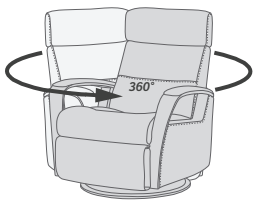

Built with the solid hard wood and steel frame and use of computer controlled injection molded foam IMG guarantees superior quality and durability.

Effortless reclining and adjustable back rest angle.

Integrated footrest. The footrest can easily be unfolded by using the handle. To fold it in you should use your feet to press the footrest down towards the chair and move your body weight forward while seating.

360° SWIVEL

GLIDING/ROCKING FUNCTION

INTEGRATED FOOTSTOOL

EFFORTLESS RECLINING

ADJUSTABLE HEAD- AND NECK SUPPORT

FUNCTIONS

HEIGHT ADJUSTABLE HEADREST SYSTEM

OPTIONS