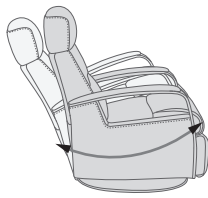

The advanced mechanism offers both gliding function and 360° swivel. The mechanism is delivered from the largest supplier of integrated footrest in the world.

Strong, stable and solid MDF base.

FUNCTIONS

360° SWIVEL

GLIDING/ROCKING FUNCTION

INTEGRATED FOOTSTOOL

EFFORTLESS RECLINING

ADJUSTABLE HEAD- AND NECK SUPPORT

FUNCTIONS

HEIGHT ADJUSTABLE HEADREST SYSTEM

OPTIONS