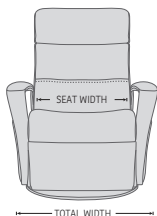

GLIDING/ROCKING FUNCTION

FRONT SKIRT OPTION

CHAISE OPTION

DIMENSIONS

CHAIR SIZE	TOTAL WIDTH	TOTAL DEPTH	TOTAL HEIGHT	SEAT WIDTH	SEAT HEIGHT	SEAT DEPTH	TOTAL DEPTH (reclined)	WALL CLEARANCE REQUIREMENT
Peak RG264 standard size	79 cm / 31.1 in	91 - 95 cm / 35.8 - 37.4 in	99.5 - 113.5 cm / 39.1 - 44.6 in	53 cm / 20.8 in	48.5 cm / 19 in	58 cm / 22.8 in	163 - 173 cm / 64.1 - 68.1 in	31 - 38 cm / 12.2 - 14.9 in
Peak RG265 standard size with chaise	79 cm / 31.1 in	93 - 97 cm / 36.6 - 38.1 in	99.5 - 113.5 cm / 39.1 - 44.6 in	53 cm / 20.8 in	48.5 cm / 19 in	58 cm / 22.8 in	163 - 173 cm / 64.1 - 68.1 in	31 - 38 cm / 12.2 - 14.9 in
Peak RG364 large size	84 cm / 33 in	91 - 95 cm / 35.8 - 37.4 in	99.5 - 113.5 cm / 39.1 - 44.6 in	58 cm / 22.8 in	48.5 cm / 19 in	58 cm / 22.8 in	163 - 173 cm / 64.1 - 68.1 in	31 - 38 cm / 12.2 - 14.9 in
Peak RG365 large size with chaise	84 cm / 33 in	93 - 97 cm / 36.6 - 38.1 in	99.5 - 113.5 cm / 39.1 - 44.6 in	58 cm / 22.8 in	48.5 cm / 19 in	58 cm / 22.8 in	163 - 173 cm / 64.1 - 68.1 in	31 - 38 cm / 12.2 - 14.9 in
Peak RM264 standard size	79 cm / 31.1 in	91 - 95 cm / 35.8 - 37.4 in	99.5 - 113.5 cm / 39.1 - 44.6 in	53 cm / 20.8 in	48.5 cm / 19 in	58 cm / 22.8 in	160 - 172 cm / 62.9 - 67.7 in	31 - 38 cm / 12.2 - 14.9 in
Peak RM265 standard size with chaise	79 cm / 31.1 in	93 - 97 cm / 36.6 - 38.1 in	99.5 - 113.5 cm / 39.1 - 44.6 in	53 cm / 20.8 in	48.5 cm / 19 in	58 cm / 22.8 in	160 - 172 cm / 62.9 - 67.7 in	31 - 38 cm / 12.2 - 14.9 in
Peak RM364 large size	82 cm / 32.2 in	91 - 95 cm / 35.8 - 37.4 in	100.5 - 114 cm / 39.5 - 44.8 in	55 cm / 21.6 in	47 cm / 18.5 in	56 cm / 22 in	160 - 172 cm / 62.9 - 67.7 in	31 - 38 cm / 12.2 - 14.9 in
Peak RM365 large size with chaise	82 cm / 32.2 in	93 - 97 cm / 36.6 - 38.1 in	100.5 - 114 cm / 39.5 - 44.8 in	55 cm / 21.6 in	47 cm / 18.5 in	56 cm / 22 in	160 - 172 cm / 62.9 - 67.7 in	31 - 38 cm / 12.2 - 14.9 in