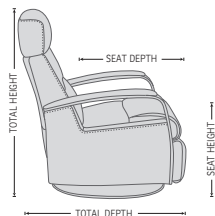

GLIDING/ROCKING FUNCTION

FRONT SKIRT OPTION

CHAISE OPTION

DIMENSIONS

CHAIR SIZE	TOTAL WIDTH	TOTAL DEPTH	TOTAL HEIGHT	SEAT WIDTH	SEAT HEIGHT	SEAT DEPTH	TOTAL DEPTH (reclined)	WALL CLEARANCE REQUIREMENT
Peak RG264 standard size	79 cm / 31.1 in	91 - 95 cm / 35.8 - 37.4 in	99.5 - 113.5 cm / 39.1 - 44.6 in	53 cm / 20.8 in	48.5 cm / 19 in	58 cm / 22.8 in	163 - 173 cm / 64.1 - 68.1 in	31 - 38 cm / 12.2 - 14.9 in
Peak RG265 standard size with chaise	79 cm / 31.1 in	93 - 97 cm / 36.6 - 38.1 in	99.5 - 113.5 cm / 39.1 - 44.6 in	53 cm / 20.8 in	48.5 cm / 19 in	58 cm / 22.8 in	163 - 173 cm / 64.1 - 68.1 in	31 - 38 cm / 12.2 - 14.9 in
Peak RG364 large size	84 cm / 33 in	91 - 95 cm / 35.8 - 37.4 in	99.5 - 113.5 cm / 39.1 - 44.6 in	58 cm / 22.8 in	48.5 cm / 19 in	58 cm / 22.8 in	163 - 173 cm / 64.1 - 68.1 in	31 - 38 cm / 12.2 - 14.9 in
Peak RG365 large size with chaise	84 cm / 33 in	93 - 97 cm / 36.6 - 38.1 in	99.5 - 113.5 cm / 39.1 - 44.6 in	58 cm / 22.8 in	48.5 cm / 19 in	58 cm / 22.8 in	163 - 173 cm / 64.1 - 68.1 in	31 - 38 cm / 12.2 - 14.9 in
Peak RM264 standard size	79 cm / 31.1 in	91 - 95 cm / 35.8 - 37.4 in	99.5 - 113.5 cm / 39.1 - 44.6 in	53 cm / 20.8 in	48.5 cm / 19 in	58 cm / 22.8 in	160 - 172 cm / 62.9 - 67.7 in	31 - 38 cm / 12.2 - 14.9 in
Peak RM265 standard size with chaise	79 cm / 31.1 in	93 - 97 cm / 36.6 - 38.1 in	99.5 - 113.5 cm / 39.1 - 44.6 in	53 cm / 20.8 in	48.5 cm / 19 in	58 cm / 22.8 in	160 - 172 cm / 62.9 - 67.7 in	31 - 38 cm / 12.2 - 14.9 in
Peak RM364 large size	82 cm / 32.2 in	91 - 95 cm / 35.8 - 37.4 in	100.5 - 114 cm / 39.5 - 44.8 in	55 cm / 21.6 in	47 cm / 18.5 in	56 cm / 22 in	160 - 172 cm / 62.9 - 67.7 in	31 - 38 cm / 12.2 - 14.9 in
Peak RM365 large size with chaise	82 cm / 32.2 in	93 - 97 cm / 36.6 - 38.1 in	100.5 - 114 cm / 39.5 - 44.8 in	55 cm / 21.6 in	47 cm / 18.5 in	56 cm / 22 in	160 - 172 cm / 62.9 - 67.7 in	31 - 38 cm / 12.2 - 14.9 in

* The dimensions are approximate and may vary with +/-2cm

imgcomfort.com

IMG[®]
N O R W A Y