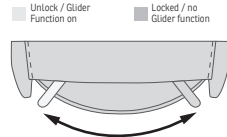

The advanced mechanism offers both gliding function and 360° swivel. The mechanism is delivered from the largest supplier of integrated footrest in the world.

Strong, stable and solid MDF base.

FUNCTIONS

360° SWIVEL

GLIDING/ROCKING FUNCTION

INTEGRATED FOOTSTOOL

EFFORTLESS RECLINING

ADJUSTABLE HEAD- AND NECK SUPPORT

FUNCTIONS

HEIGHT ADJUSTABLE HEADREST SYSTEM

OPTIONS