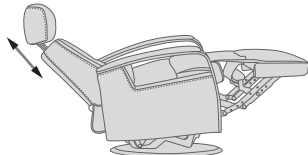

360° SWIVEL

GLIDING/ROCKING FUNCTION

INTEGRATED FOOTSTOOL

EFFORTLESS RECLINING

ADJUSTABLE HEAD- AND NECK SUPPORT

FUNCTIONS

HEIGHT ADJUSTABLE HEADREST SYSTEM

OPTIONS