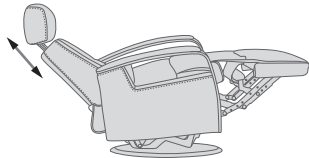

## FUNCTIONS

360° SWIVEL

GLIDING/ROCKING FUNCTION

INTEGRATED FOOTSTOOL

EFFORTLESS RECLINING

ADJUSTABLE HEAD- AND NECK SUPPORT

## FUNCTIONS

HEIGHT ADJUSTABLE HEADREST SYSTEM