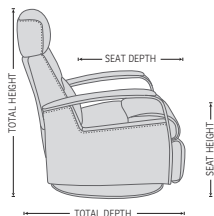

## FUNCTIONS

HEIGHT ADJUSTABLE HEADREST SYSTEM

## OPTIONS

GLIDING/ROCKING FUNCTION

FRONT SKIRT OPTION

CHAISE OPTION

## DIMENSIONS

CHAIR SIZE	TOTAL WIDTH	TOTAL DEPTH	TOTAL HEIGHT	SEAT WIDTH	SEAT HEIGHT	SEAT DEPTH	TOTAL DEPTH (reclined)	WALL CLEARANCE REQUIREMENT
Peak RG264 standard size	79 cm / 31.1 in	91 - 95 cm / 35.8 - 37.4 in	99.5 - 113.5 cm / 39.1 - 44.6 in	53 cm / 20.8 in	48.5 cm / 19 in	58 cm / 22.8 in	163 - 173 cm / 64.1 - 68.1 in	31 - 38 cm / 12.2 - 14.9 in
Peak RG265 standard size with chaise	79 cm / 31.1 in	93 - 97 cm / 36.6 - 38.1 in	99.5 - 113.5 cm / 39.1 - 44.6 in	53 cm / 20.8 in	48.5 cm / 19 in	58 cm / 22.8 in	163 - 173 cm / 64.1 - 68.1 in	31 - 38 cm / 12.2 - 14.9 in
Peak RG364 large size	84 cm / 33 in	91 - 95 cm / 35.8 - 37.4 in	99.5 - 113.5 cm / 39.1 - 44.6 in	58 cm / 22.8 in	48.5 cm / 19 in	58 cm / 22.8 in	163 - 173 cm / 64.1 - 68.1 in	31 - 38 cm / 12.2 - 14.9 in
Peak RG365 large size with chaise	84 cm / 33 in	93 - 97 cm / 36.6 - 38.1 in	99.5 - 113.5 cm / 39.1 - 44.6 in	58 cm / 22.8 in	48.5 cm / 19 in	58 cm / 22.8 in	163 - 173 cm / 64.1 - 68.1 in	31 - 38 cm / 12.2 - 14.9 in
Peak RM264 standard size	79 cm / 31.1 in	91 - 95 cm / 35.8 - 37.4 in	99.5 - 113.5 cm / 39.1 - 44.6 in	53 cm / 20.8 in	48.5 cm / 19 in	58 cm / 22.8 in	160 - 172 cm / 62.9 - 67.7 in	31 - 38 cm / 12.2 - 14.9 in
Peak RM265 standard size with chaise	79 cm / 31.1 in	93 - 97 cm / 36.6 - 38.1 in	99.5 - 113.5 cm / 39.1 - 44.6 in	53 cm / 20.8 in	48.5 cm / 19 in	58 cm / 22.8 in	160 - 172 cm / 62.9 - 67.7 in	31 - 38 cm / 12.2 - 14.9 in
Peak RM364 large size	82 cm / 32.2 in	91 - 95 cm / 35.8 - 37.4 in	100.5 - 114 cm / 39.5 - 44.8 in	55 cm / 21.6 in	47 cm / 18.5 in	56 cm / 22 in	160 - 172 cm / 62.9 - 67.7 in	31 - 38 cm / 12.2 - 14.9 in
Peak RM365 large size with chaise	82 cm / 32.2 in	93 - 97 cm / 36.6 - 38.1 in	100.5 - 114 cm / 39.5 - 44.8 in	55 cm / 21.6 in	47 cm / 18.5 in	56 cm / 22 in	160 - 172 cm / 62.9 - 67.7 in	31 - 38 cm / 12.2 - 14.9 in