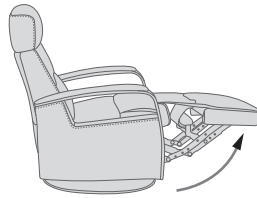

The advanced mechanism offers both gliding function and 360° swivel. The mechanism is delivered from the largest supplier of integrated footrest in the world.

Strong, stable and solid MDF base.

## FUNCTIONS

360° SWIVEL

GLIDING/ROCKING FUNCTION

INTEGRATED FOOTSTOOL

EFFORTLESS RECLINING

ADJUSTABLE HEAD- AND NECK SUPPORT