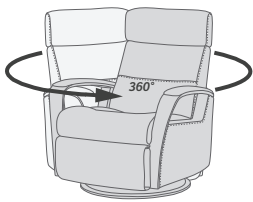

Built with the solid hard wood and steel frame and use of computer controlled injection molded foam IMG guarantees superior quality and durability.

Effortless reclining and adjustable back rest angle.

Integrated footrest. The footrest can easily be unfolded by using the handle. To fold it in you should use your feet to press the footrest down towards the chair and move your body weight forward while seating.

## FUNCTIONS

360° SWIVEL

GLIDING/ROCKING FUNCTION

INTEGRATED FOOTSTOOL

EFFORTLESS RECLINING

ADJUSTABLE HEAD- AND NECK SUPPORT