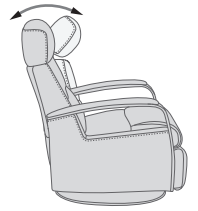

## FUNCTIONS

360° SWIVEL

GLIDING/ROCKING FUNCTION

INTEGRATED FOOTSTOOL

EFFORTLESS RECLINING

ADJUSTABLE HEAD- AND NECK SUPPORT

## FUNCTIONS

HEIGHT ADJUSTABLE HEADREST SYSTEM