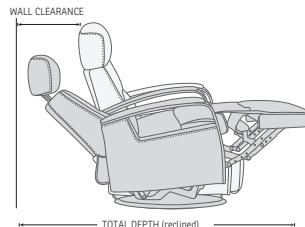

## FUNCTIONS

HEIGHT ADJUSTABLE HEADREST SYSTEM

## OPTIONS

GLIDING/ROCKING FUNCTION

FRONT SKIRT OPTION

CHAISE OPTION

## DIMENSIONS

CHAIR SIZE	TOTAL WIDTH	TOTAL DEPTH	TOTAL HEIGHT	SEAT WIDTH	SEAT HEIGHT	SEAT DEPTH	TOTAL DEPTH (reclined)	WALL CLEARANCE REQUIREMENT
Peak RG264 standard size	79 cm / 31.1 in	91 - 95 cm / 35.8 - 37.4 in	99.5 - 113.5 cm / 39.1 - 44.6 in	53 cm / 20.8 in	48.5 cm / 19 in	58 cm / 22.8 in	163 - 173 cm / 64.1 - 68.1 in	31 - 38 cm / 12.2 - 14.9 in
Peak RG265 standard size with chaise	79 cm / 31.1 in	93 - 97 cm / 36.6 - 38.1 in	99.5 - 113.5 cm / 39.1 - 44.6 in	53 cm / 20.8 in	48.5 cm / 19 in	58 cm / 22.8 in	163 - 173 cm / 64.1 - 68.1 in	31 - 38 cm / 12.2 - 14.9 in
Peak RG364 large size	84 cm / 33 in	91 - 95 cm / 35.8 - 37.4 in	99.5 - 113.5 cm / 39.1 - 44.6 in	58 cm / 22.8 in	48.5 cm / 19 in	58 cm / 22.8 in	163 - 173 cm / 64.1 - 68.1 in	31 - 38 cm / 12.2 - 14.9 in
Peak RG365 large size with chaise	84 cm / 33 in	93 - 97 cm / 36.6 - 38.1 in	99.5 - 113.5 cm / 39.1 - 44.6 in	58 cm / 22.8 in	48.5 cm / 19 in	58 cm / 22.8 in	163 - 173 cm / 64.1 - 68.1 in	31 - 38 cm / 12.2 - 14.9 in
Peak RM264 standard size	79 cm / 31.1 in	91 - 95 cm / 35.8 - 37.4 in	99.5 - 113.5 cm / 39.1 - 44.6 in	53 cm / 20.8 in	48.5 cm / 19 in	58 cm / 22.8 in	160 - 172 cm / 62.9 - 67.7 in	31 - 38 cm / 12.2 - 14.9 in
Peak RM265 standard size with chaise	79 cm / 31.1 in	93 - 97 cm / 36.6 - 38.1 in	99.5 - 113.5 cm / 39.1 - 44.6 in	53 cm / 20.8 in	48.5 cm / 19 in	58 cm / 22.8 in	160 - 172 cm / 62.9 - 67.7 in	31 - 38 cm / 12.2 - 14.9 in
Peak RM364 large size	82 cm / 32.2 in	91 - 95 cm / 35.8 - 37.4 in	100.5 - 114 cm / 39.5 - 44.8 in	55 cm / 21.6 in	47 cm / 18.5 in	56 cm / 22 in	160 - 172 cm / 62.9 - 67.7 in	31 - 38 cm / 12.2 - 14.9 in
Peak RM365 large size with chaise	82 cm / 32.2 in	93 - 97 cm / 36.6 - 38.1 in	100.5 - 114 cm / 39.5 - 44.8 in	55 cm / 21.6 in	47 cm / 18.5 in	56 cm / 22 in	160 - 172 cm / 62.9 - 67.7 in	31 - 38 cm / 12.2 - 14.9 in