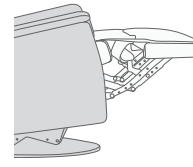

CHAISE OPTION