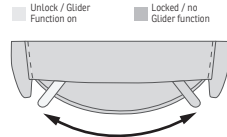

OPTIONS

GLIDING/ROCKING FUNCTION