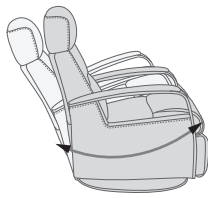

The advanced mechanism offers both gliding function and 360° swivel. The mechanism is delivered from the largest supplier of integrated footrest in the world.

Strong, stable and solid MDF base.

## FUNCTIONS

360° SWIVEL

GLIDING/ROCKING FUNCTION

INTEGRATED FOOTSTOOL

EFFORTLESS RECLINING

ADJUSTABLE HEAD- AND NECK SUPPORT