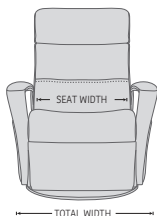

## OPTIONS

GLIDING/ROCKING FUNCTION

FRONT SKIRT OPTION

CHAISE OPTION

## DIMENSIONS

CHAIR SIZE	TOTAL WIDTH	TOTAL DEPTH	TOTAL HEIGHT	SEAT WIDTH	SEAT HEIGHT	SEAT DEPTH	TOTAL DEPTH (reclined)	WALL CLEARANCE REQUIREMENT
Peak RG264 standard size	79 cm / 31.1 in	91 - 95 cm / 35.8 - 37.4 in	99.5 - 113.5 cm / 39.1 - 44.6 in	53 cm / 20.8 in	48.5 cm / 19 in	58 cm / 22.8 in	163 - 173 cm / 64.1 - 68.1 in	31 - 38 cm / 12.2 - 14.9 in
Peak RG265 standard size with chaise	79 cm / 31.1 in	93 - 97 cm / 36.6 - 38.1 in	99.5 - 113.5 cm / 39.1 - 44.6 in	53 cm / 20.8 in	48.5 cm / 19 in	58 cm / 22.8 in	163 - 173 cm / 64.1 - 68.1 in	31 - 38 cm / 12.2 - 14.9 in
Peak RG364 large size	84 cm / 33 in	91 - 95 cm / 35.8 - 37.4 in	99.5 - 113.5 cm / 39.1 - 44.6 in	58 cm / 22.8 in	48.5 cm / 19 in	58 cm / 22.8 in	163 - 173 cm / 64.1 - 68.1 in	31 - 38 cm / 12.2 - 14.9 in
Peak RG365 large size with chaise	84 cm / 33 in	93 - 97 cm / 36.6 - 38.1 in	99.5 - 113.5 cm / 39.1 - 44.6 in	58 cm / 22.8 in	48.5 cm / 19 in	58 cm / 22.8 in	163 - 173 cm / 64.1 - 68.1 in	31 - 38 cm / 12.2 - 14.9 in
Peak RM264 standard size	79 cm / 31.1 in	91 - 95 cm / 35.8 - 37.4 in	99.5 - 113.5 cm / 39.1 - 44.6 in	53 cm / 20.8 in	48.5 cm / 19 in	58 cm / 22.8 in	160 - 172 cm / 62.9 - 67.7 in	31 - 38 cm / 12.2 - 14.9 in
Peak RM265 standard size with chaise	79 cm / 31.1 in	93 - 97 cm / 36.6 - 38.1 in	99.5 - 113.5 cm / 39.1 - 44.6 in	53 cm / 20.8 in	48.5 cm / 19 in	58 cm / 22.8 in	160 - 172 cm / 62.9 - 67.7 in	31 - 38 cm / 12.2 - 14.9 in
Peak RM364 large size	82 cm / 32.2 in	91 - 95 cm / 35.8 - 37.4 in	100.5 - 114 cm / 39.5 - 44.8 in	55 cm / 21.6 in	47 cm / 18.5 in	56 cm / 22 in	160 - 172 cm / 62.9 - 67.7 in	31 - 38 cm / 12.2 - 14.9 in
Peak RM365 large size with chaise	82 cm / 32.2 in	93 - 97 cm / 36.6 - 38.1 in	100.5 - 114 cm / 39.5 - 44.8 in	55 cm / 21.6 in	47 cm / 18.5 in	56 cm / 22 in	160 - 172 cm / 62.9 - 67.7 in	31 - 38 cm / 12.2 - 14.9 in