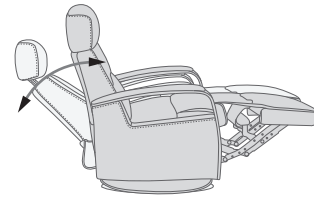

## FUNCTIONS

360° SWIVEL

GLIDING/ROCKING FUNCTION

INTEGRATED FOOTSTOOL

EFFORTLESS RECLINING

ADJUSTABLE HEAD- AND NECK SUPPORT

## FUNCTIONS

HEIGHT ADJUSTABLE HEADREST SYSTEM