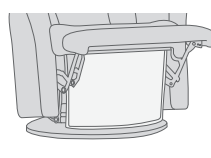

FRONT SKIRT OPTION