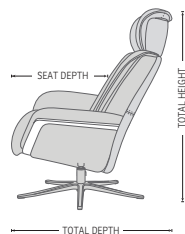

The new and improved Space recliner now features an even better comfort, with a slimmer arm and back profile, and a height adjustable footstool (9 cm from min to max). With the Space recliner program the back angle is adjustable with an unique gas-lift system to adapt to all comfort requirements. With all the built-in functions in this recliner, you will experience an entirely different level of absolute comfort.

Ergo-Tilt

SPACE 5400 RECLINER & OTTOMAN

FUNCTIONS

360° SWIVEL

EFFORTLESS RECLINING MECHANISM

ADJUSTABLE HEADREST

HEIGHT ADJUSTABLE HEADREST SYSTEM

ERGO-TILT

ERGONOMICALLY SLOPED OTTOMAN. ADJUSTABLE

BASE OPTIONS

ALU POLISHED FIVE STAR

ALU BLACK FIVE STAR

THREE SEAT HEIGHTS

*Options:
Low: -3cm
Standard
High: +3cm

HEIGHT ADJUSTABLE FOOTSTOOL

(9 cm FROM MIN TO MAX)

DIMENSIONS

CHAIR SIZE	TOTAL WIDTH	TOTAL DEPTH	TOTAL HEIGHT	SEAT WIDTH	SEAT HEIGHT	SEAT DEPTH
Space 5400	82 cm / 32.2 in	82.5 - 86 cm / 32.4 - 33.8 in	101 - 114 cm / 39.7 - 44.8 in	48.5 cm / 19 in	45 cm / 17.7 in	52 cm / 20.4 in
Space 5400 Ottoman	51 cm / 20 in	44 cm / 17.3 in	45 cm / 17.7 in			