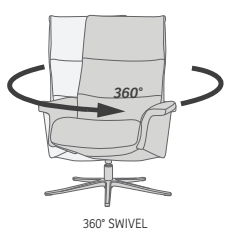

The new and improved Space recliner now features an even better comfort, with a slimmer arm and back profile, and a height adjustable footstool (9 cm from min to max). With the Space recliner program the back angle is adjustable with an unique gas-lift system to adapt to all comfort requirements. With all the built-in functions in this recliner, you will experience an entirely different level of absolute comfort.

YEAR WARRANTY

DESIGNED IN NORWAY

See warranty policy for more details.

SPACE 2400 RECLINER & OTTOMAN

FUNCTIONS

BASE OPTIONS

DIMENSIONS

CHAIR SIZE	TOTAL WIDTH	TOTAL DEPTH	TOTAL HEIGHT	SEAT WIDTH	SEAT HEIGHT	SEAT DEPTH
Space 2400	78 cm / 30.7 in	83 cm / 32.6 in	105 cm / 41.3 in	52 cm / 20.4 in	45 cm / 17.7 in	52 cm / 20.4 in
Space 2400 Ottoman	51 cm / 20 in	44 cm / 17.3 in	45 cm / 17.7 in			

* The dimensions are approximate and may vary with +/-2cm