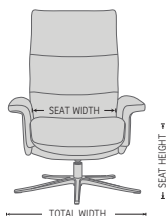

The new and improved Space recliner now features an even better comfort, with a slimmer arm and back profile, and a height adjustable footstool (9 cm from min to max). With the Space recliner program the back angle is adjustable with an unique gas-lift system to adapt to all comfort requirements. With all the built-in functions in this recliner, you will experience an entirely different level of absolute comfort.

YEAR WARRANTY

DESIGNED IN NORWAY

See warranty policy for more details.

SPACE 2400 RECLINER & OTTOMAN

FUNCTIONS

BASE OPTIONS

DIMENSIONS

CHAIR SIZE	TOTAL WIDTH	TOTAL DEPTH	TOTAL HEIGHT	SEAT WIDTH	SEAT HEIGHT	SEAT DEPTH
Space 2400	78 cm / 30.7 in	83 cm / 32.6 in	105 cm / 41.3 in	52 cm / 20.4 in	45 cm / 17.7 in	52 cm / 20.4 in
Space 2400 Ottoman	51 cm / 20 in	44 cm / 17.3 in	45 cm / 17.7 in			

* The dimensions are approximate and may vary with +/-2cm