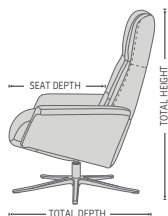

The new and improved Space recliner now features an even better comfort, with a slimmer arm and back profile, and a height adjustable footstool (9 cm from min to max). With the Space recliner program the back angle is adjustable with an unique gas-lift system to adapt to all comfort requirements. With all the built-in functions in this recliner, you will experience an entirely different level of absolute comfort.

YEAR WARRANTY

DESIGNED IN NORWAY

See warranty policy for more details.

SPACE 2400 RECLINER & OTTOMAN

FUNCTIONS

BASE OPTIONS

DIMENSIONS

CHAIR SIZE	TOTAL WIDTH	TOTAL DEPTH	TOTAL HEIGHT	SEAT WIDTH	SEAT HEIGHT	SEAT DEPTH
Space 2400	78 cm / 30.7 in	83 cm / 32.6 in	105 cm / 41.3 in	52 cm / 20.4 in	45 cm / 17.7 in	52 cm / 20.4 in
Space 2400 Ottoman	51 cm / 20 in	44 cm / 17.3 in	45 cm / 17.7 in			

* The dimensions are approximate and may vary with +/-2cm