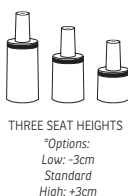

YEAR WARRANTY

DESIGNED IN NORWAY

See warranty policy for more details.

SPACE 2400 RECLINER & OTTOMAN

FUNCTIONS

BASE OPTIONS

DIMENSIONS

CHAIR SIZE	TOTAL WIDTH	TOTAL DEPTH	TOTAL HEIGHT	SEAT WIDTH	SEAT HEIGHT	SEAT DEPTH
Space 2400	78 cm / 30.7 in	83 cm / 32.6 in	105 cm / 41.3 in	52 cm / 20.4 in	45 cm / 17.7 in	52 cm / 20.4 in
Space 2400 Ottoman	51 cm / 20 in	44 cm / 17.3 in	45 cm / 17.7 in			

* The dimensions are approximate and may vary with +/-2cm