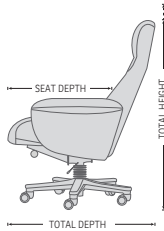

### EASY TO USE, EASY TO ADJUST

Special gas lift lets you easily adjust the height; dual wheels allow you to effortlessly roll chair in any direction.

## FUNCTIONS

SWIVEL

EFFORTLESS RECLINING MECHANISM

GAS LIFT SEAT HEIGHT ADJUSTMENT

ADJUSTABLE HEADREST

## DIMENSIONS

CHAIR SIZE	TOTAL WIDTH	TOTAL DEPTH	TOTAL HEIGHT	SEAT WIDTH	SEAT HEIGHT	SEAT DEPTH
Hampton 200 standard size	77 cm / 30.3 in	76 cm / 29.9 in	108 - 115 cm / 42.5 - 45.2 in	51 cm / 20 in	43 - 50 cm / 16.9 - 19.6 in	49 cm / 19.2 in
Hampton 300 large size	83 cm / 32.6 in	78 cm / 30.7 in	110 - 117 cm / 43.3 - 46 in	56 cm / 22 in	43 - 50 cm / 16.9 - 19.6 in	51 cm / 20 in

\* The dimensions are approximate and may vary with +/-2cm

imgcomfort.com