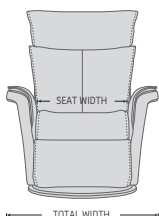

## FUNCTIONS

360° SWIVEL

GLIDING/ROCKING FUNCTION

INTEGRATED FOOTSTOOL

EFFORTLESS RECLINING

ADJUSTABLE HEAD- AND NECK SUPPORT

## OPTIONS

GLIDING/ROCKING FUNCTION

FRONT SKIRT OPTION

CHAISE OPTION

## DIMENSIONS

CHAIR SIZE	TOTAL WIDTH	TOTAL DEPTH	TOTAL HEIGHT	SEAT WIDTH	SEAT HEIGHT	SEAT DEPTH	TOTAL DEPTH (reclined)	WALL CLEARANCE REQUIREMENT
Luc RG184 compact size with chaise	71 cm / 27.9 in	87 - 91 cm / 34.2 - 35.8 in	93 - 105 cm / 36.6 - 41.3 in	50 cm / 19.6 in	44 cm / 17.3 in	53 cm / 20.8 in	148 - 158 cm / 58.2 - 62.2 in	27 - 33 cm / 10.6 - 12.9 in
Luc RG284 standard size with chaise	80 cm / 31.4 in	93 - 97 cm / 36.6 - 38.1 in	101 - 114 cm / 39.7 - 44.8 in	50 cm / 19.6 in	48 cm / 18.8 in	60 cm / 23.6 in	161.5 - 172.5 cm / 63.5 - 67.9 in	30 - 38 cm / 11.8 - 14.9 in
Luc RG384 large size with chaise	88 cm / 34.6 in	95 - 99 cm / 37.4 - 38.9 in	101 - 114 cm / 39.7 - 44.8 in	57 cm / 22.4 in	48 cm / 18.8 in	60 cm / 23.6 in	164 - 174 cm / 64.5 - 68.5 in	30 - 38 cm / 11.8 - 14.9 in
Luc RM184 compact size with chaise	71 cm / 27.9 in	87 - 91 cm / 34.2 - 35.8 in	93 - 105 cm / 36.6 - 41.3 in	50 cm / 19.6 in	44 cm / 17.3 in	53 cm / 20.8 in	148 - 158 cm / 58.2 - 62.2 in	27 - 33 cm / 10.6 - 12.9 in
Luc RM284 standard size with chaise	80 cm / 31.4 in	93 - 97 cm / 36.6 - 38.1 in	101 - 114 cm / 39.7 - 44.8 in	50 cm / 19.6 in	48 cm / 18.8 in	60 cm / 23.6 in	161.5 - 172.5 cm / 63.5 - 67.9 in	30 - 38 cm / 11.8 - 14.9 in
Luc RM384 large size with chaise	88 cm / 34.6 in	95 - 99 cm / 37.4 - 38.9 in	101 - 114 cm / 39.7 - 44.8 in	57 cm / 22.4 in	48 cm / 18.8 in	60 cm / 23.6 in	164 - 174 cm / 64.5 - 68.5 in	30 - 38 cm / 11.8 - 14.9 in