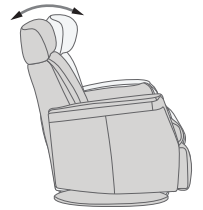

## FUNCTIONS

360° SWIVEL

GLIDING/ROCKING FUNCTION

INTEGRATED FOOTSTOOL

EFFORTLESS RECLINING

ADJUSTABLE HEAD- AND NECK SUPPORT

## FUNCTIONS

HEIGHT ADJUSTABLE HEADREST SYSTEM