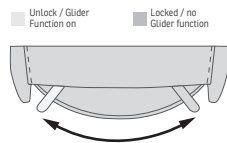

OPTIONS

GLIDING/ROCKING FUNCTION