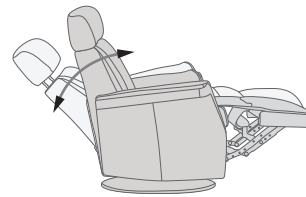

## FUNCTIONS

360° SWIVEL

GLIDING/ROCKING FUNCTION

INTEGRATED FOOTSTOOL

EFFORTLESS RECLINING

ADJUSTABLE HEAD- AND NECK SUPPORT

## FUNCTIONS

HEIGHT ADJUSTABLE HEADREST SYSTEM