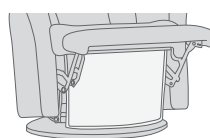

FRONT SKIRT OPTION