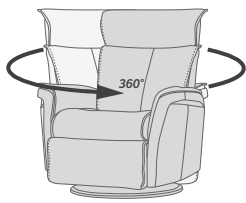

Built with the solid hard wood and steel frame and use of computer controlled injection molded foam IMG guarantees superior quality and durability.

Effortless reclining and adjustable back rest angle.

Integrated footrest. The footrest can easily be unfolded by using the handle. To fold it in you should use your feet to press the footrest down towards the chair and move your body weight forward while seating.

## FUNCTIONS

360° SWIVEL

GLIDING/ROCKING FUNCTION

INTEGRATED FOOTSTOOL

EFFORTLESS RECLINING

ADJUSTABLE HEAD- AND NECK SUPPORT