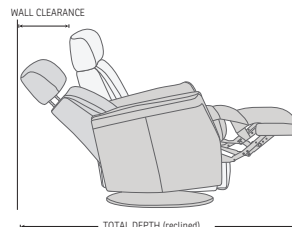

## FUNCTIONS

HEIGHT ADJUSTABLE HEADREST SYSTEM

## OPTIONS

GLIDING/ROCKING FUNCTION

FRONT SKIRT OPTION

CHAISE OPTION

## DIMENSIONS

CHAIR SIZE	TOTAL WIDTH	TOTAL DEPTH	TOTAL HEIGHT	SEAT WIDTH	SEAT HEIGHT	SEAT DEPTH	TOTAL DEPTH (reclined)	WALL CLEARANCE REQUIREMENT
Luc RG184 compact size with chaise	71 cm / 27.9 in	87 - 91 cm / 34.2 - 35.8 in	93 - 105 cm / 36.6 - 41.3 in	50 cm / 19.6 in	44 cm / 17.3 in	53 cm / 20.8 in	148 - 158 cm / 58.2 - 62.2 in	27 - 33 cm / 10.6 - 12.9 in
Luc RG284 standard size with chaise	80 cm / 31.4 in	93 - 97 cm / 36.6 - 38.1 in	101 - 114 cm / 39.7 - 44.8 in	50 cm / 19.6 in	48 cm / 18.8 in	60 cm / 23.6 in	161.5 - 172.5 cm / 63.5 - 67.9 in	30 - 38 cm / 11.8 - 14.9 in
Luc RG384 large size with chaise	88 cm / 34.6 in	95 - 99 cm / 37.4 - 38.9 in	101 - 114 cm / 39.7 - 44.8 in	57 cm / 22.4 in	48 cm / 18.8 in	60 cm / 23.6 in	164 - 174 cm / 64.5 - 68.5 in	30 - 38 cm / 11.8 - 14.9 in
Luc RM184 compact size with chaise	71 cm / 27.9 in	87 - 91 cm / 34.2 - 35.8 in	93 - 105 cm / 36.6 - 41.3 in	50 cm / 19.6 in	44 cm / 17.3 in	53 cm / 20.8 in	148 - 158 cm / 58.2 - 62.2 in	27 - 33 cm / 10.6 - 12.9 in
Luc RM284 standard size with chaise	80 cm / 31.4 in	93 - 97 cm / 36.6 - 38.1 in	101 - 114 cm / 39.7 - 44.8 in	50 cm / 19.6 in	48 cm / 18.8 in	60 cm / 23.6 in	161.5 - 172.5 cm / 63.5 - 67.9 in	30 - 38 cm / 11.8 - 14.9 in
Luc RM384 large size with chaise	88 cm / 34.6 in	95 - 99 cm / 37.4 - 38.9 in	101 - 114 cm / 39.7 - 44.8 in	57 cm / 22.4 in	48 cm / 18.8 in	60 cm / 23.6 in	164 - 174 cm / 64.5 - 68.5 in	30 - 38 cm / 11.8 - 14.9 in