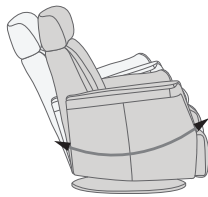

The advanced mechanism offers both gliding function and 360° swivel. The mechanism is delivered from the largest supplier of integrated footrest in the world.

Strong, stable and solid MDF base.

## FUNCTIONS

360° SWIVEL

GLIDING/ROCKING FUNCTION

INTEGRATED FOOTSTOOL

EFFORTLESS RECLINING

ADJUSTABLE HEAD- AND NECK SUPPORT