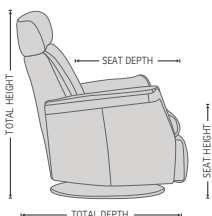

## FUNCTIONS

360° SWIVEL

GLIDING/ROCKING FUNCTION

INTEGRATED FOOTSTOOL

EFFORTLESS RECLINING

ADJUSTABLE HEAD- AND NECK SUPPORT

## FUNCTIONS

HEIGHT ADJUSTABLE HEADREST SYSTEM

## OPTIONS

GLIDING/ROCKING FUNCTION

FRONT SKIRT OPTION

CHAISE OPTION

## DIMENSIONS

CHAIR SIZE	TOTAL WIDTH	TOTAL DEPTH	TOTAL HEIGHT	SEAT WIDTH	SEAT HEIGHT	SEAT DEPTH	TOTAL DEPTH (reclined)	WALL CLEARANCE REQUIREMENT
Luc RG184 compact size with chaise	71 cm / 27.9 in	87 - 91 cm / 34.2 - 35.8 in	93 - 105 cm / 36.6 - 41.3 in	50 cm / 19.6 in	44 cm / 17.3 in	53 cm / 20.8 in	148 - 158 cm / 58.2 - 62.2 in	27 - 33 cm / 10.6 - 12.9 in
Luc RG284 standard size with chaise	80 cm / 31.4 in	93 - 97 cm / 36.6 - 38.1 in	101 - 114 cm / 39.7 - 44.8 in	50 cm / 19.6 in	48 cm / 18.8 in	60 cm / 23.6 in	161.5 - 172.5 cm / 63.5 - 67.9 in	30 - 38 cm / 11.8 - 14.9 in
Luc RG384 large size with chaise	88 cm / 34.6 in	95 - 99 cm / 37.4 - 38.9 in	101 - 114 cm / 39.7 - 44.8 in	57 cm / 22.4 in	48 cm / 18.8 in	60 cm / 23.6 in	164 - 174 cm / 64.5 - 68.5 in	30 - 38 cm / 11.8 - 14.9 in
Luc RM184 compact size with chaise	71 cm / 27.9 in	87 - 91 cm / 34.2 - 35.8 in	93 - 105 cm / 36.6 - 41.3 in	50 cm / 19.6 in	44 cm / 17.3 in	53 cm / 20.8 in	148 - 158 cm / 58.2 - 62.2 in	27 - 33 cm / 10.6 - 12.9 in
Luc RM284 standard size with chaise	80 cm / 31.4 in	93 - 97 cm / 36.6 - 38.1 in	101 - 114 cm / 39.7 - 44.8 in	50 cm / 19.6 in	48 cm / 18.8 in	60 cm / 23.6 in	161.5 - 172.5 cm / 63.5 - 67.9 in	30 - 38 cm / 11.8 - 14.9 in
Luc RM384 large size with chaise	88 cm / 34.6 in	95 - 99 cm / 37.4 - 38.9 in	101 - 114 cm / 39.7 - 44.8 in	57 cm / 22.4 in	48 cm / 18.8 in	60 cm / 23.6 in	164 - 174 cm / 64.5 - 68.5 in	30 - 38 cm / 11.8 - 14.9 in