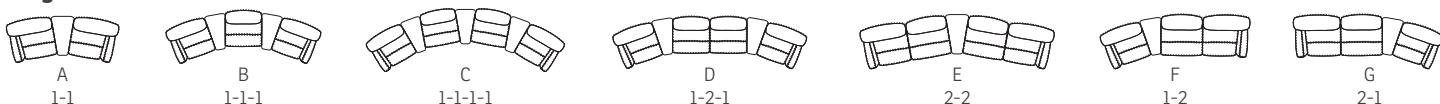

CT

AVAILABLE WITH DIFFERENT CONNECTION ARMS :

CHELSEA MODULAR SEATING SYSTEM

- A Adjustable head and neck support gives you ultimate comfort in all seating positions.
- B Effortless reclining and adjustable back rest angle as your heart desires.
- C Computer controlled injection molded cold-cure foam ensures ergonomically correct seating and comfort throughout all areas of the chair. The headrest is height adjustable for perfect fit.
- D The interior steel frame with sinuous springs encased in cold-cure molded foam ensures correct back and lumbar support.
- E Built with a solid hard wood and steel frame and IMG uses computer controlled injection moulded foam. This guarantees superior quality and durability.
- F Integrated footrest. The footrest can easily be unfolded by using the handle. To fold it in you should use your feet to press the footrest down towards the chair and move your body weight forward while seating.

LIMITLESS COMBINATIONS

Straight arm

Angled arm

CONNECTION ARMS W/STORAGE

WALL SAVER MECHANISM

MOTOR OPTION

Chelsea can be delivered with two different mechanisms.

- Wall saver mechanism with inside handle (WS) (can be placed closer to the wall compared to Recliner mechanism)
- Wall saver mechanism with motor (WM). The motor is made from one of the leading European motor supplier. Different plug-in cords are available according to regional/national specifications.