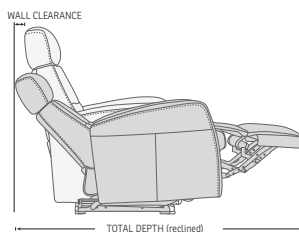

WALL SAVER MECHANISM

MOTOR OPTION

Chelsea can be delivered with two different mechanisms.

- Wall saver mechanism with inside handle (WS) (can be placed closer to the wall compared to Recliner mechanism)
- Wall saver mechanism with motor (WM). The motor is made from one of the leading European motor supplier. Different plug-in cords are available according to regional/national specifications.