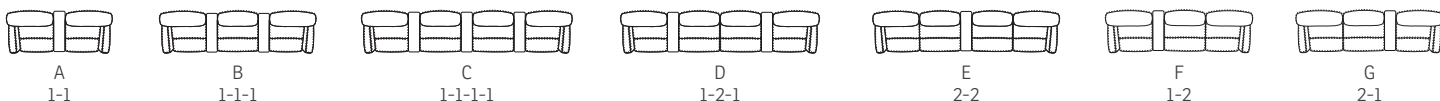

CT

AVAILABLE WITH DIFFERENT CONNECTION ARMS :

CHELSEA MODULAR SEATING SYSTEM

- A Adjustable head and neck support gives you ultimate comfort in all seating positions.
- B Effortless reclining and adjustable back rest angle as your heart desires.
- C Computer controlled injection molded cold-cure foam ensures ergonomically correct seating and comfort throughout all areas of the chair. The headrest is height adjustable for perfect fit.
- D The interior steel frame with sinuous springs encased in cold-cure molded foam ensures correct back and lumbar support.
- E Built with a solid hard wood and steel frame and IMG uses computer controlled injection moulded foam. This guarantees superior quality and durability.
- F Integrated footrest. The footrest can easily be unfolded by using the handle. To fold it in you should use your feet to press the footrest down towards the chair and move your body weight forward while seating.

LIMITLESS COMBINATIONS

Straight arm

Angled arm

CONNECTION ARMS W/STORAGE

WALL SAVER MECHANISM

MOTOR OPTION

Chelsea can be delivered with two different mechanisms.

- Wall saver mechanism with inside handle (WS) (can be placed closer to the wall compared to Recliner mechanism)
- Wall saver mechanism with motor (WM). The motor is made from one of the leading European motor supplier. Different plug-in cords are available according to regional/national specifications.