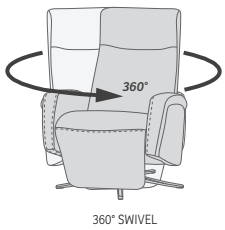

CODI 1400

Adjustable Headrest support allows your head and neck to rest in an infinite number of comfort positions.

Body correct back and lumbar support through molded cold-cured foam technology, unique construction and steel sprung suspension.

A unique pneumatic reclining system featuring a gas cylinder allows you to effortlessly recline and change the back angle. The reclining angle can be locked in any position. Operates completely independently from the integrated footrest.

The integrated footrest opens with ease and operates independently from the backrest.

An interior steel frame with sinuous springs is encased in cold-cured foam cushions. The entire chair is then upholstered with luxurious leather or fabric.

The rock-solid steel undercarriage provides long-term stability and easy 360° swivel.

FUNCTIONS

BASE OPTIONS

DIMENSIONS

CHAIR SIZE	TOTAL WIDTH	TOTAL DEPTH	TOTAL HEIGHT	SEAT WIDTH	SEAT HEIGHT	SEAT DEPTH	TOTAL DEPTH (RECLINE)	WALL CLEARANCE
Codi 1400	71 cm / 27.9 in	88 cm / 34.6 in	106 cm / 41.7 in	50 cm / 19.6 in	50 cm / 19.6 in	52 cm / 20.4 in	159 cm / 62.5 in	44 cm / 17.3 in

* The dimensions are approximate and may vary with +/-2cm

imgcomfort.com