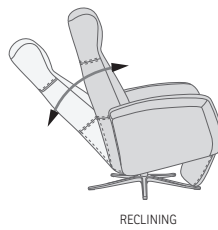

CODI 1400

Adjustable Headrest support allows your head and neck to rest in an infinite number of comfort positions.

Body correct back and lumbar support through molded cold-cured foam technology, unique construction and steel sprung suspension.

A unique pneumatic reclining system featuring a gas cylinder allows you to effortlessly recline and change the back angle. The reclining angle can be locked in any position. Operates completely independently from the integrated footrest.

The integrated footrest opens with ease and operates independently from the backrest.

An interior steel frame with sinuous springs is encased in cold-cured foam cushions. The entire chair is then upholstered with luxurious leather or fabric.

The rock-solid steel undercarriage provides long-term stability and easy 360° swivel.

FUNCTIONS

BASE OPTIONS

DIMENSIONS

CHAIR SIZE	TOTAL WIDTH	TOTAL DEPTH	TOTAL HEIGHT	SEAT WIDTH	SEAT HEIGHT	SEAT DEPTH	TOTAL DEPTH (RECLINE)	WALL CLEARANCE
Codi 1400	71 cm / 27.9 in	88 cm / 34.6 in	106 cm / 41.7 in	50 cm / 19.6 in	50 cm / 19.6 in	52 cm / 20.4 in	159 cm / 62.5 in	44 cm / 17.3 in

* The dimensions are approximate and may vary with +/-2cm

imgcomfort.com