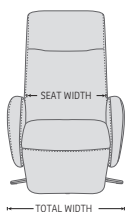

The rock-solid steel undercarriage provides long-term stability and easy 360° swivel.

FUNCTIONS

BASE OPTIONS

DIMENSIONS

CHAIR SIZE	TOTAL WIDTH	TOTAL DEPTH	TOTAL HEIGHT	SEAT WIDTH	SEAT HEIGHT	SEAT DEPTH	TOTAL DEPTH (RECLINE)	WALL CLEARANCE
Codi 1400	71 cm / 27.9 in	88 cm / 34.6 in	106 cm / 41.7 in	50 cm / 19.6 in	50 cm / 19.6 in	52 cm / 20.4 in	159 cm / 62.5 in	44 cm / 17.3 in

* The dimensions are approximate and may vary with +/-2cm

imgcomfort.com