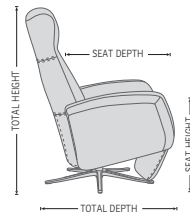

The rock-solid steel undercarriage provides long-term stability and easy 360° swivel.

FUNCTIONS

BASE OPTIONS

DIMENSIONS

CHAIR SIZE	TOTAL WIDTH	TOTAL DEPTH	TOTAL HEIGHT	SEAT WIDTH	SEAT HEIGHT	SEAT DEPTH	TOTAL DEPTH (RECLINE)	WALL CLEARANCE
Codi 1400	71 cm / 27.9 in	88 cm / 34.6 in	106 cm / 41.7 in	50 cm / 19.6 in	50 cm / 19.6 in	52 cm / 20.4 in	159 cm / 62.5 in	44 cm / 17.3 in

* The dimensions are approximate and may vary with +/-2cm

imgcomfort.com