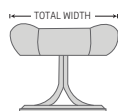

## FUNCTIONS

360° SWIVEL

EFFORTLESS RECLINING MECHANISM

ADJUSTABLE HEADREST

ERGONOMICALLY SLOPED OTTOMAN

## BASE OPTIONS

STAR BASE

RING BASE

## DIMENSIONS

CHAIR SIZE	TOTAL WIDTH	TOTAL DEPTH	TOTAL HEIGHT	SEAT WIDTH	SEAT HEIGHT	SEAT DEPTH
Nordic 63 standard size	77 cm / 30.3 in	76 cm / 29.9 in	100 cm / 39.3 in	50 cm / 19.6 in	40 cm / 15.7 in	50 cm / 19.6 in
Nordic 63 large size	82 cm / 32.2 in	79 cm / 31.1 in	105 cm / 41.3 in	55 cm / 21.6 in	43 cm / 16.9 in	50 cm / 19.6 in
Nordic 63 Ottoman	49 cm / 19.2 in	47 cm / 18.5 in	44 cm / 17.3 in		38 cm / 14.9 in	