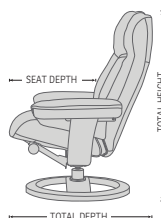

Three seat height options (ring base)

LOW

STANDARD

HIGH

Two ottoman height options (ring base)

360° Swivel

Adjustable Headrest

Effortless Reclining

## FUNCTIONS

360° SWIVEL

EFFORTLESS RECLINING MECHANISM

ADJUSTABLE HEADREST

ERGONOMICALLY SLOPED OTTOMAN

## BASE OPTIONS

STAR BASE

RING BASE

## DIMENSIONS

CHAIR SIZE	TOTAL WIDTH	TOTAL DEPTH	TOTAL HEIGHT	SEAT WIDTH	SEAT HEIGHT	SEAT DEPTH
Nordic 63 standard size	77 cm / 30.3 in	76 cm / 29.9 in	100 cm / 39.3 in	50 cm / 19.6 in	40 cm / 15.7 in	50 cm / 19.6 in
Nordic 63 large size	82 cm / 32.2 in	79 cm / 31.1 in	105 cm / 41.3 in	55 cm / 21.6 in	43 cm / 16.9 in	50 cm / 19.6 in
Nordic 63 Ottoman	49 cm / 19.2 in	47 cm / 18.5 in	44 cm / 17.3 in		38 cm / 14.9 in	