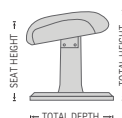

## FUNCTIONS

360° SWIVEL

EFFORTLESS RECLINING MECHANISM

ADJUSTABLE HEADREST

ERGONOMICALLY SLOPED OTTOMAN

## BASE OPTIONS

STAR BASE

RING BASE

## DIMENSIONS

CHAIR SIZE	TOTAL WIDTH	TOTAL DEPTH	TOTAL HEIGHT	SEAT WIDTH	SEAT HEIGHT	SEAT DEPTH
Nordic 63 standard size	77 cm / 30.3 in	76 cm / 29.9 in	100 cm / 39.3 in	50 cm / 19.6 in	40 cm / 15.7 in	50 cm / 19.6 in
Nordic 63 large size	82 cm / 32.2 in	79 cm / 31.1 in	105 cm / 41.3 in	55 cm / 21.6 in	43 cm / 16.9 in	50 cm / 19.6 in
Nordic 63 Ottoman	49 cm / 19.2 in	47 cm / 18.5 in	44 cm / 17.3 in		38 cm / 14.9 in	

\* The dimensions are approximate and may vary with +/-2cm