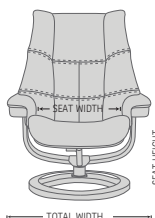

Three seat height options (ring base)

LOW

STANDARD

HIGH

Two ottoman height options (ring base)

360° Swivel

Adjustable Headrest

Effortless Reclining

## FUNCTIONS

360° SWIVEL

EFFORTLESS RECLINING MECHANISM

ADJUSTABLE HEADREST

ERGONOMICALLY SLOPED OTTOMAN

## BASE OPTIONS

STAR BASE

RING BASE

## DIMENSIONS

CHAIR SIZE	TOTAL WIDTH	TOTAL DEPTH	TOTAL HEIGHT	SEAT WIDTH	SEAT HEIGHT	SEAT DEPTH
Nordic 63 standard size	77 cm / 30.3 in	76 cm / 29.9 in	100 cm / 39.3 in	50 cm / 19.6 in	40 cm / 15.7 in	50 cm / 19.6 in
Nordic 63 large size	82 cm / 32.2 in	79 cm / 31.1 in	105 cm / 41.3 in	55 cm / 21.6 in	43 cm / 16.9 in	50 cm / 19.6 in
Nordic 63 Ottoman	49 cm / 19.2 in	47 cm / 18.5 in	44 cm / 17.3 in		38 cm / 14.9 in	