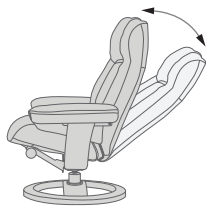

EFFORTLESS RECLINING MECHANISM