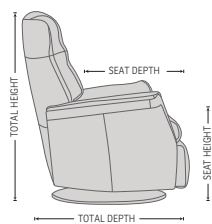

DIMENSIONS

CHAIR SIZE	TOTAL WIDTH	TOTAL DEPTH	TOTAL HEIGHT	SEAT WIDTH	SEAT HEIGHT	SEAT DEPTH	TOTAL DEPTH (reclined)	WALL CLEARANCE REQUIREMENT
Chelsea RG199 compact size with chaise	78 cm / 30.7 in	83 cm / 32.6 in	98 cm / 38.5 in	46 cm / 18.1 in	45 cm / 17.7 in	51 cm / 20 in	142 cm / 55.9 in	31 cm / 12.2 in
Chelsea RG299 standard size with chaise	84 cm / 33 in	86 cm / 33.8 in	100 cm / 39.3 in	49 cm / 18.8 in	47 cm / 18.5 in	95 cm / 21.6 in	152 cm / 59.8 in	32 cm / 12.5 in
Chelsea RG399 large size with chaise	90 cm / 35.4 in	88 cm / 34.6 in	102 cm / 40.1 in	54 cm / 21.2 in	48 cm / 18.8 in	54 cm / 21.2 in	162 cm / 63.7 in	34 cm / 13.3 in
Chelsea RM199 compact size with chaise	78 cm / 30.7 in	83 cm / 32.6 in	98 cm / 38.5 in	46 cm / 18.1 in	45 cm / 17.7 in	51 cm / 20 in	142 cm / 55.9 in	31 cm / 12.2 in
Chelsea RM299 standard size with chaise	84 cm / 33 in	86 cm / 33.8 in	100 cm / 39.3 in	49 cm / 18.8 in	47 cm / 18.5 in	95 cm / 21.6 in	152 cm / 59.8 in	32 cm / 12.5 in
Chelsea RM399 large size with chaise	90 cm / 35.4 in	88 cm / 34.6 in	102 cm / 40.1 in	54 cm / 21.2 in	48 cm / 18.8 in	54 cm / 21.2 in	162 cm / 63.7 in	34 cm / 13.3 in
Chelsea RMS199 compact size with chaise	78 cm / 30.7 in	83 cm / 32.6 in	103 cm / 40.5 in	46 cm / 18.1 in	45 cm / 17.7 in	50 cm / 19.6 in	145 cm / 57 in	33 cm / 12.9 in
Chelsea RMS299 standard size with chaise	84 cm / 33 in	86 cm / 33.8 in	105 cm / 41.3 in	49 cm / 18.8 in	47 cm / 18.5 in	95 cm / 21.6 in	163 cm / 64.1 in	38 cm / 14.9 in
Chelsea RMS399 large size with chaise	90 cm / 35.4 in	91 cm / 35.8 in	106 cm / 41.7 in	54 cm / 21.2 in	48 cm / 18.8 in	95 cm / 21.6 in	163 cm / 64.1 in	38 cm / 14.9 in

* The dimensions are approximate and may vary with +/-2cm

imgcomfort.com

IMG®
N O R W A Y