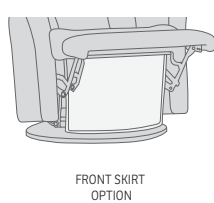

CHELSEA GLIDER

FUNCTIONS

OPTIONS

*OPTIONAL "SUPPORT" (S) MOTOR FUNCTION

Both functions enhance effortlessly the natural curvature of your spine giving you relaxing support.

1. 1 Footrest out first, then the back will recline
2. 2 Backrest up first then footrest goes in
3. 3 More Lumbar Support
4. 4 Less Lumbar Support
5. 5 Neck Support forward
6. 6 Neck Support back

Buttons
Easy access to the buttons on the sidepanel of the relaxer. Effortless comfort.

DIMENSIONS