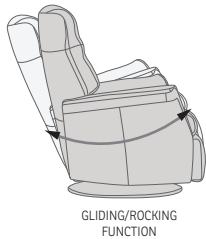

CHELSEA GLIDER

FUNCTIONS

OPTIONS

*OPTIONAL "SUPPORT" (S) MOTOR FUNCTION

Both functions enhance effortlessly the natural curvature of your spine giving you relaxing support.

1. 1 Footrest out first, then the back will recline
2. 2 Backrest up first then footrest goes in
3. 3 More Lumbar Support
4. 4 Less Lumbar Support
5. 5 Neck Support forward
6. 6 Neck Support back

Buttons
Easy access to the buttons on the sidepanel of the relaxer. Effortless comfort.

DIMENSIONS