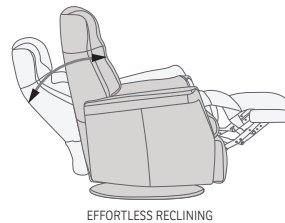

CHELSEA GLIDER

FUNCTIONS

OPTIONS

*OPTIONAL "SUPPORT" (S) MOTOR FUNCTION

Both functions enhance effortlessly the natural curvature of your spine giving you relaxing support.

1. 1 Footrest out first, then the back will recline
2. 2 Backrest up first then footrest goes in
3. 3 More Lumbar Support
4. 4 Less Lumbar Support
5. 5 Neck Support forward
6. 6 Neck Support back

Buttons
Easy access to the buttons on the sidepanel of the relaxer. Effortless comfort.

DIMENSIONS