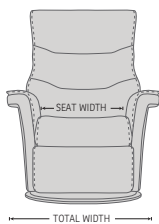

DIMENSIONS

CHAIR SIZE	TOTAL WIDTH	TOTAL DEPTH	TOTAL HEIGHT	SEAT WIDTH	SEAT HEIGHT	SEAT DEPTH	TOTAL DEPTH (reclined)	WALL CLEARANCE REQUIREMENT
Chelsea RG199 compact size with chaise	78 cm / 30.7 in	83 cm / 32.6 in	98 cm / 38.5 in	46 cm / 18.1 in	45 cm / 17.7 in	51 cm / 20 in	142 cm / 55.9 in	31 cm / 12.2 in
Chelsea RG299 standard size with chaise	84 cm / 33 in	86 cm / 33.8 in	100 cm / 39.3 in	49 cm / 18.8 in	47 cm / 18.5 in	95 cm / 21.6 in	152 cm / 59.8 in	32 cm / 12.5 in
Chelsea RG399 large size with chaise	90 cm / 35.4 in	88 cm / 34.6 in	102 cm / 40.1 in	54 cm / 21.2 in	48 cm / 18.8 in	54 cm / 21.2 in	162 cm / 63.7 in	34 cm / 13.3 in
Chelsea RM199 compact size with chaise	78 cm / 30.7 in	83 cm / 32.6 in	98 cm / 38.5 in	46 cm / 18.1 in	45 cm / 17.7 in	51 cm / 20 in	142 cm / 55.9 in	31 cm / 12.2 in
Chelsea RM299 standard size with chaise	84 cm / 33 in	86 cm / 33.8 in	100 cm / 39.3 in	49 cm / 18.8 in	47 cm / 18.5 in	95 cm / 21.6 in	152 cm / 59.8 in	32 cm / 12.5 in
Chelsea RM399 large size with chaise	90 cm / 35.4 in	88 cm / 34.6 in	102 cm / 40.1 in	54 cm / 21.2 in	48 cm / 18.8 in	54 cm / 21.2 in	162 cm / 63.7 in	34 cm / 13.3 in
Chelsea RMS199 compact size with chaise	78 cm / 30.7 in	83 cm / 32.6 in	103 cm / 40.5 in	46 cm / 18.1 in	45 cm / 17.7 in	50 cm / 19.6 in	145 cm / 57 in	33 cm / 12.9 in
Chelsea RMS299 standard size with chaise	84 cm / 33 in	86 cm / 33.8 in	105 cm / 41.3 in	49 cm / 18.8 in	47 cm / 18.5 in	95 cm / 21.6 in	163 cm / 64.1 in	38 cm / 14.9 in
Chelsea RMS399 large size with chaise	90 cm / 35.4 in	91 cm / 35.8 in	106 cm / 41.7 in	54 cm / 21.2 in	48 cm / 18.8 in	95 cm / 21.6 in	163 cm / 64.1 in	38 cm / 14.9 in

* The dimensions are approximate and may vary with +/-2cm