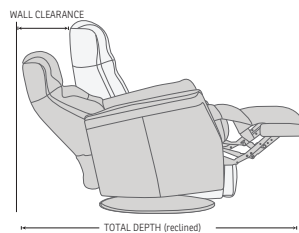

DIMENSIONS

CHAIR SIZE	TOTAL WIDTH	TOTAL DEPTH	TOTAL HEIGHT	SEAT WIDTH	SEAT HEIGHT	SEAT DEPTH	TOTAL DEPTH (reclined)	WALL CLEARANCE REQUIREMENT
Chelsea RG199 compact size with chaise	78 cm / 30.7 in	83 cm / 32.6 in	98 cm / 38.5 in	46 cm / 18.1 in	45 cm / 17.7 in	51 cm / 20 in	142 cm / 55.9 in	31 cm / 12.2 in
Chelsea RG299 standard size with chaise	84 cm / 33 in	86 cm / 33.8 in	100 cm / 39.3 in	49 cm / 18.8 in	47 cm / 18.5 in	95 cm / 21.6 in	152 cm / 59.8 in	32 cm / 12.5 in
Chelsea RG399 large size with chaise	90 cm / 35.4 in	88 cm / 34.6 in	102 cm / 40.1 in	54 cm / 21.2 in	48 cm / 18.8 in	54 cm / 21.2 in	162 cm / 63.7 in	34 cm / 13.3 in
Chelsea RM199 compact size with chaise	78 cm / 30.7 in	83 cm / 32.6 in	98 cm / 38.5 in	46 cm / 18.1 in	45 cm / 17.7 in	51 cm / 20 in	142 cm / 55.9 in	31 cm / 12.2 in
Chelsea RM299 standard size with chaise	84 cm / 33 in	86 cm / 33.8 in	100 cm / 39.3 in	49 cm / 18.8 in	47 cm / 18.5 in	95 cm / 21.6 in	152 cm / 59.8 in	32 cm / 12.5 in
Chelsea RM399 large size with chaise	90 cm / 35.4 in	88 cm / 34.6 in	102 cm / 40.1 in	54 cm / 21.2 in	48 cm / 18.8 in	54 cm / 21.2 in	162 cm / 63.7 in	34 cm / 13.3 in
Chelsea RMS199 compact size with chaise	78 cm / 30.7 in	83 cm / 32.6 in	103 cm / 40.5 in	46 cm / 18.1 in	45 cm / 17.7 in	50 cm / 19.6 in	145 cm / 57 in	33 cm / 12.9 in
Chelsea RMS299 standard size with chaise	84 cm / 33 in	86 cm / 33.8 in	105 cm / 41.3 in	49 cm / 18.8 in	47 cm / 18.5 in	95 cm / 21.6 in	163 cm / 64.1 in	38 cm / 14.9 in
Chelsea RMS399 large size with chaise	90 cm / 35.4 in	91 cm / 35.8 in	106 cm / 41.7 in	54 cm / 21.2 in	48 cm / 18.8 in	95 cm / 21.6 in	163 cm / 64.1 in	38 cm / 14.9 in

* The dimensions are approximate and may vary with +/-2cm

imgcomfort.com

IMG®
N O R W A Y