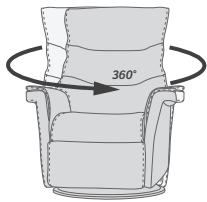

CHELSEA GLIDER

FUNCTIONS

OPTIONS

*OPTIONAL "SUPPORT" (S) MOTOR FUNCTION

Both functions enhance effortlessly the natural curvature of your spine giving you relaxing support.

1. 1 Footrest out first, then the back will recline
2. 2 Backrest up first then footrest goes in
3. 3 More Lumbar Support
4. 4 Less Lumbar Support
5. 5 Neck Support forward
6. 6 Neck Support back

Buttons
Easy access to the buttons on the sidepanel of the relaxer. Effortless comfort.

DIMENSIONS