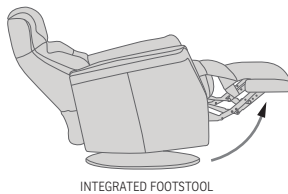

CHELSEA GLIDER

FUNCTIONS

OPTIONS

*OPTIONAL "SUPPORT" (S) MOTOR FUNCTION

Both functions enhance effortlessly the natural curvature of your spine giving you relaxing support.

1. 1 Footrest out first, then the back will recline
2. 2 Backrest up first then footrest goes in
3. 3 More Lumbar Support
4. 4 Less Lumbar Support
5. 5 Neck Support forward
6. 6 Neck Support back

Buttons
Easy access to the buttons on the sidepanel of the relaxer. Effortless comfort.

DIMENSIONS