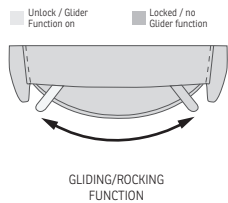

CHELSEA GLIDER

FUNCTIONS

OPTIONS

*OPTIONAL "SUPPORT" (S) MOTOR FUNCTION

Both functions enhance effortlessly the natural curvature of your spine giving you relaxing support.

1. 1 Footrest out first, then the back will recline
2. 2 Backrest up first then footrest goes in
3. 3 More Lumbar Support
4. 4 Less Lumbar Support
5. 5 Neck Support forward
6. 6 Neck Support back

Buttons
Easy access to the buttons on the sidepanel of the relaxer. Effortless comfort.

DIMENSIONS