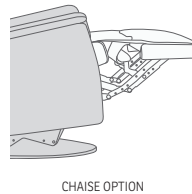

CHELSEA GLIDER

FUNCTIONS

OPTIONS

*OPTIONAL "SUPPORT" (S) MOTOR FUNCTION

Both functions enhance effortlessly the natural curvature of your spine giving you relaxing support.

1. 1 Footrest out first, then the back will recline
2. 2 Backrest up first then footrest goes in
3. 3 More Lumbar Support
4. 4 Less Lumbar Support
5. 5 Neck Support forward
6. 6 Neck Support back

Buttons
Easy access to the buttons on the sidepanel of the relaxer. Effortless comfort.

DIMENSIONS