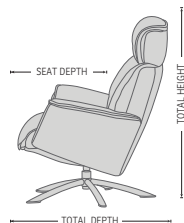

DESIGNED IN NORWAY

See warranty policy for more details.

360° Swivel

Height Adjustable Headrest System

Adjustable Headrest

Effortless Reclining

Freestanding Footstool

SPACE 51.53 RECLINER & OTTOMAN

FUNCTIONS

BASE OPTIONS

DIMENSIONS

CHAIR SIZE	TOTAL WIDTH	TOTAL DEPTH	TOTAL HEIGHT	SEAT WIDTH	SEAT HEIGHT	SEAT DEPTH
Space 51.53	76 cm / 29.9 in	84 - 88 cm / 33 - 34.6 in	101 - 114 cm / 39.7 - 44.8 in	48.5 cm / 19 in	45 cm / 17.7 in	52 cm / 20.4 in
Space 51.53 Ottoman	51 cm / 20 in	44 cm / 17.3 in	45 cm / 17.7 in			

* The dimensions are approximate and may vary with +/-2cm