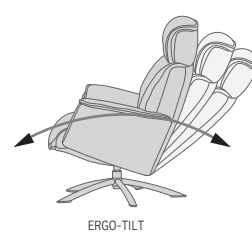

DESIGNED IN NORWAY

See warranty policy for more details.

360° Swivel

Height Adjustable Headrest System

Adjustable Headrest

Effortless Reclining

Freestanding Footstool

SPACE 51.53 RECLINER & OTTOMAN

FUNCTIONS

BASE OPTIONS

DIMENSIONS

CHAIR SIZE	TOTAL WIDTH	TOTAL DEPTH	TOTAL HEIGHT	SEAT WIDTH	SEAT HEIGHT	SEAT DEPTH
Space 51.53	76 cm / 29.9 in	84 - 88 cm / 33 - 34.6 in	101 - 114 cm / 39.7 - 44.8 in	48.5 cm / 19 in	45 cm / 17.7 in	52 cm / 20.4 in
Space 51.53 Ottoman	51 cm / 20 in	44 cm / 17.3 in	45 cm / 17.7 in			