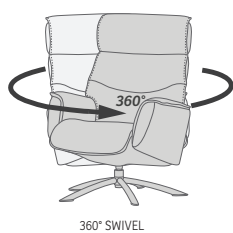

DESIGNED IN NORWAY

See warranty policy for more details.

360° Swivel

Height Adjustable Headrest System

Adjustable Headrest

Effortless Reclining

Freestanding Footstool

SPACE 51.53 RECLINER & OTTOMAN

FUNCTIONS

BASE OPTIONS

DIMENSIONS

CHAIR SIZE	TOTAL WIDTH	TOTAL DEPTH	TOTAL HEIGHT	SEAT WIDTH	SEAT HEIGHT	SEAT DEPTH
Space 51.53	76 cm / 29.9 in	84 - 88 cm / 33 - 34.6 in	101 - 114 cm / 39.7 - 44.8 in	48.5 cm / 19 in	45 cm / 17.7 in	52 cm / 20.4 in
Space 51.53 Ottoman	51 cm / 20 in	44 cm / 17.3 in	45 cm / 17.7 in			