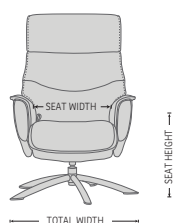

DESIGNED IN NORWAY

See warranty policy for more details.

360° Swivel

Height Adjustable Headrest System

Adjustable Headrest

Effortless Reclining

Freestanding Footstool

SPACE 51.53 RECLINER & OTTOMAN

FUNCTIONS

BASE OPTIONS

DIMENSIONS

CHAIR SIZE	TOTAL WIDTH	TOTAL DEPTH	TOTAL HEIGHT	SEAT WIDTH	SEAT HEIGHT	SEAT DEPTH
Space 51.53	76 cm / 29.9 in	84 - 88 cm / 33 - 34.6 in	101 - 114 cm / 39.7 - 44.8 in	48.5 cm / 19 in	45 cm / 17.7 in	52 cm / 20.4 in
Space 51.53 Ottoman	51 cm / 20 in	44 cm / 17.3 in	45 cm / 17.7 in			

* The dimensions are approximate and may vary with +/-2cm