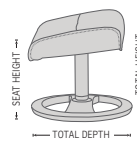

### CUSTOMIZE YOUR COMFORT

Assuring a perfect fit for your comfort requirements.  
3 seat sizes  
3 seat heights (Low -3cm, Standard, High +3cm)  
Height Adjustable ottoman

Up to 3 sizes Available

360° Swivel

Effortless Reclining

Multi-Flex High adjustable Headrest system

Height Adjustable

## DIMENSIONS

CHAIR SIZE	TOTAL WIDTH	TOTAL DEPTH	TOTAL HEIGHT	SEAT WIDTH	SEAT HEIGHT	SEAT DEPTH	WALL CLEARANCE REQUIREMENT
RMF262 NOVEL Standard size	74 cm / 29.1 in	84 - 90 cm / 33 - 35.4 in	96 - 109 cm / 37.7 - 42.9 in	49 cm / 19.2 in	43.5 cm / 17.1 in	49.5 cm / 19.4 in	17 - 19 cm / 6.6 - 7.4 in
RMF362 NOVEL Large size	79 cm / 31.1 in	87 - 93 cm / 34.2 - 36.6 in	99 - 112 cm / 38.9 - 44 in	54 cm / 21.2 in	44 cm / 17.3 in	52 cm / 20.4 in	20 - 32 cm / 7.8 - 12.5 in
RMF462 NOVEL Extra Large size	84 cm / 33 in	90 - 96 cm / 35.4 - 37.7 in	102 - 115 cm / 40.1 - 45.2 in	59 cm / 23.2 in	44.5 cm / 17.5 in	54.5 cm / 21.4 in	23 - 35 cm / 9 - 13.7 in
RMF NOVEL ottoman size	52 cm / 20.4 in	47 cm / 18.5 in	41 - 49 cm / 16.1 - 19.2 in				