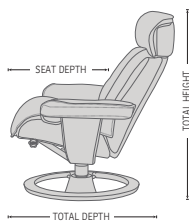

DIMENSIONS

CHAIR SIZE	TOTAL WIDTH	TOTAL DEPTH	TOTAL HEIGHT	SEAT WIDTH	SEAT HEIGHT	SEAT DEPTH	WALL CLEARANCE REQUIREMENT
RMF262 NOVEL Standard size	74 cm / 29.1 in	84 - 90 cm / 33 - 35.4 in	96 - 109 cm / 37.7 - 42.9 in	49 cm / 19.2 in	43.5 cm / 17.1 in	49.5 cm / 19.4 in	17 - 19 cm / 6.6 - 7.4 in
RMF362 NOVEL Large size	79 cm / 31.1 in	87 - 93 cm / 34.2 - 36.6 in	99 - 112 cm / 38.9 - 44 in	54 cm / 21.2 in	44 cm / 17.3 in	52 cm / 20.4 in	20 - 32 cm / 7.8 - 12.5 in
RMF462 NOVEL Extra Large size	84 cm / 33 in	90 - 96 cm / 35.4 - 37.7 in	102 - 115 cm / 40.1 - 45.2 in	59 cm / 23.2 in	44.5 cm / 17.5 in	54.5 cm / 21.4 in	23 - 35 cm / 9 - 13.7 in
RMF NOVEL ottoman size	52 cm / 20.4 in	47 cm / 18.5 in	41 - 49 cm / 16.1 - 19.2 in				

* The dimensions are approximate and may vary with +/-2cm