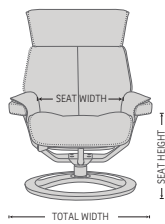

DIMENSIONS

CHAIR SIZE	TOTAL WIDTH	TOTAL DEPTH	TOTAL HEIGHT	SEAT WIDTH	SEAT HEIGHT	SEAT DEPTH	WALL CLEARANCE REQUIREMENT
RMF262 NOVEL Standard size	74 cm / 29.1 in	84 - 90 cm / 33 - 35.4 in	96 - 109 cm / 37.7 - 42.9 in	49 cm / 19.2 in	43.5 cm / 17.1 in	49.5 cm / 19.4 in	17 - 19 cm / 6.6 - 7.4 in
RMF362 NOVEL Large size	79 cm / 31.1 in	87 - 93 cm / 34.2 - 36.6 in	99 - 112 cm / 38.9 - 44 in	54 cm / 21.2 in	44 cm / 17.3 in	52 cm / 20.4 in	20 - 32 cm / 7.8 - 12.5 in
RMF462 NOVEL Extra Large size	84 cm / 33 in	90 - 96 cm / 35.4 - 37.7 in	102 - 115 cm / 40.1 - 45.2 in	59 cm / 23.2 in	44.5 cm / 17.5 in	54.5 cm / 21.4 in	23 - 35 cm / 9 - 13.7 in
RMF NOVEL ottoman size	52 cm / 20.4 in	47 cm / 18.5 in	41 - 49 cm / 16.1 - 19.2 in				

* The dimensions are approximate and may vary with +/-2cm