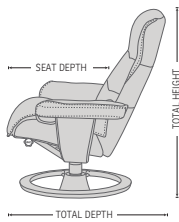

Assuring a perfect fit for your comfort requirements.
3 seat sizes
3 seat heights (Low -3cm, Standard, High +3cm)
Height Adjustable ottoman

WARRANTY

10 years on molded foam cushions and steel frames
5 years on mechanisms
2 years on motor and battery-parts
2 years on leather and fabric covers

DESIGNED IN NORWAY

See warranty policy for more details.

Up to 3 sizes Available

360° Swivel

Acti-Flex Headrest system

Effortless Reclining

Height Adjustable

REGAL CORTINA

FUNCTIONS

DIMENSIONS

CHAIR SIZE	TOTAL WIDTH	TOTAL DEPTH	TOTAL HEIGHT	SEAT WIDTH	SEAT HEIGHT	SEAT DEPTH	WALL CLEARANCE REQUIREMENT
RAF230 CORTINA Standard size	74 cm / 29.1 in	85 cm / 33.4 in	95 cm / 37.4 in	49 cm / 19.2 in	43.5 cm / 17.1 in	48.5 cm / 19 in	20 cm / 7.8 in
RAF330 CORTINA Large size	79 cm / 31.1 in	89 cm / 35 in	98 cm / 38.5 in	54 cm / 21.2 in	44 cm / 17.3 in	51 cm / 20 in	23 cm / 9 in
RAF430 CORTINA Extra Large size	84 cm / 33 in	93 cm / 36.6 in	101 cm / 39.7 in	59 cm / 23.2 in	44.5 cm / 17.5 in	53.5 cm / 21 in	26 cm / 10.2 in
RAF CORTINA ottoman size	52 cm / 20.4 in	47 cm / 18.5 in	41 - 49 cm / 16.1 - 19.2 in				

* The dimensions are approximate and may vary with +/-2cm