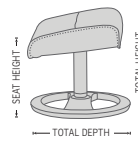

Assuring a perfect fit for your comfort requirements.
3 seat sizes
3 seat heights (Low -3cm, Standard, High +3cm)
Height Adjustable ottoman

WARRANTY

10 years on molded foam cushions and steel frames
5 years on mechanisms
2 years on motor and battery-parts
2 years on leather and fabric covers

DESIGNED IN NORWAY

See warranty policy for more details.

Up to 3 sizes Available

360° Swivel

Acti-Flex Headrest system

Effortless Reclining

Height Adjustable

REGAL CORTINA

FUNCTIONS

DIMENSIONS

CHAIR SIZE	TOTAL WIDTH	TOTAL DEPTH	TOTAL HEIGHT	SEAT WIDTH	SEAT HEIGHT	SEAT DEPTH	WALL CLEARANCE REQUIREMENT
RAF230 CORTINA Standard size	74 cm / 29.1 in	85 cm / 33.4 in	95 cm / 37.4 in	49 cm / 19.2 in	43.5 cm / 17.1 in	48.5 cm / 19 in	20 cm / 7.8 in
RAF330 CORTINA Large size	79 cm / 31.1 in	89 cm / 35 in	98 cm / 38.5 in	54 cm / 21.2 in	44 cm / 17.3 in	51 cm / 20 in	23 cm / 9 in
RAF430 CORTINA Extra Large size	84 cm / 33 in	93 cm / 36.6 in	101 cm / 39.7 in	59 cm / 23.2 in	44.5 cm / 17.5 in	53.5 cm / 21 in	26 cm / 10.2 in
RAF CORTINA ottoman size	52 cm / 20.4 in	47 cm / 18.5 in	41 - 49 cm / 16.1 - 19.2 in				

* The dimensions are approximate and may vary with +/-2cm