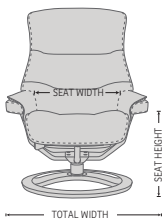

DESIGNED IN NORWAY

See warranty policy for more details.

Up to 3 sizes Available

360° Swivel

Acti-Flex Headrest system

Effortless Reclining

Height Adjustable

REGAL CORTINA

FUNCTIONS

DIMENSIONS

CHAIR SIZE	TOTAL WIDTH	TOTAL DEPTH	TOTAL HEIGHT	SEAT WIDTH	SEAT HEIGHT	SEAT DEPTH	WALL CLEARANCE REQUIREMENT
RAF230 CORTINA Standard size	74 cm / 29.1 in	85 cm / 33.4 in	95 cm / 37.4 in	49 cm / 19.2 in	43.5 cm / 17.1 in	48.5 cm / 19 in	20 cm / 7.8 in
RAF330 CORTINA Large size	79 cm / 31.1 in	89 cm / 35 in	98 cm / 38.5 in	54 cm / 21.2 in	44 cm / 17.3 in	51 cm / 20 in	23 cm / 9 in
RAF430 CORTINA Extra Large size	84 cm / 33 in	93 cm / 36.6 in	101 cm / 39.7 in	59 cm / 23.2 in	44.5 cm / 17.5 in	53.5 cm / 21 in	26 cm / 10.2 in
RAF CORTINA ottoman size	52 cm / 20.4 in	47 cm / 18.5 in	41 - 49 cm / 16.1 - 19.2 in				

* The dimensions are approximate and may vary with +/-2cm