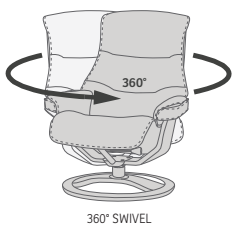

DESIGNED IN NORWAY

See warranty policy for more details.

Up to 3 sizes Available

360° Swivel

Acti-Flex Headrest system

Effortless Reclining

Height Adjustable

REGAL CORTINA

FUNCTIONS

DIMENSIONS

CHAIR SIZE	TOTAL WIDTH	TOTAL DEPTH	TOTAL HEIGHT	SEAT WIDTH	SEAT HEIGHT	SEAT DEPTH	WALL CLEARANCE REQUIREMENT
RAF230 CORTINA Standard size	74 cm / 29.1 in	85 cm / 33.4 in	95 cm / 37.4 in	49 cm / 19.2 in	43.5 cm / 17.1 in	48.5 cm / 19 in	20 cm / 7.8 in
RAF330 CORTINA Large size	79 cm / 31.1 in	89 cm / 35 in	98 cm / 38.5 in	54 cm / 21.2 in	44 cm / 17.3 in	51 cm / 20 in	23 cm / 9 in
RAF430 CORTINA Extra Large size	84 cm / 33 in	93 cm / 36.6 in	101 cm / 39.7 in	59 cm / 23.2 in	44.5 cm / 17.5 in	53.5 cm / 21 in	26 cm / 10.2 in
RAF CORTINA ottoman size	52 cm / 20.4 in	47 cm / 18.5 in	41 - 49 cm / 16.1 - 19.2 in				

* The dimensions are approximate and may vary with +/-2cm