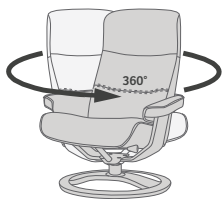

YEAR WARRANTY

DESIGNED IN NORWAY

See warranty policy for more details.

Up to 3 sizes Available

360° Swivel

Acti-Flex Headrest system

Effortless Reclining

Height Adjustable

REGAL GOLF

FUNCTIONS

360° SWIVEL

EFFORTLESS RECLINING MECHANISM

ACTI-FLEX HEADREST SYSTEM

HEIGHT ADJUSTABLE OTTOMAN

DIMENSIONS

CHAIR SIZE	TOTAL WIDTH	TOTAL DEPTH	TOTAL HEIGHT	SEAT WIDTH	SEAT HEIGHT	SEAT DEPTH	WALL CLEARANCE REQUIREMENT
RAF205 GOLF Standard size	70 cm / 27.5 in	80 cm / 31.4 in	94 cm / 37 in	49 cm / 19.2 in	40.5 cm / 15.9 in	47.5 cm / 18.7 in	19 cm / 7.4 in
RAF305 GOLF Large size	75 cm / 29.5 in	84 cm / 33 in	96.5 cm / 37.9 in	54 cm / 21.2 in	41 cm / 16.1 in	50 cm / 19.6 in	22 cm / 8.6 in
RAF405 GOLF Extra Large size	80 cm / 31.4 in	88 cm / 34.6 in	99 cm / 38.9 in	59 cm / 23.2 in	41.5 cm / 16.3 in	52.5 cm / 20.6 in	25 cm / 9.8 in
RAF GOLF ottoman size	47 cm / 18.5 in	47 cm / 18.5 in	40 - 48 cm / 15.7 - 18.8 in				

* The dimensions are approximate and may vary with +/-2cm

imgcomfort.com