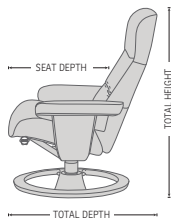

REGAL GOLF

FUNCTIONS

360° SWIVEL

EFFORTLESS RECLINING MECHANISM

ACTI-FLEX HEADREST SYSTEM

HEIGHT ADJUSTABLE OTTOMAN

DIMENSIONS

CHAIR SIZE	TOTAL WIDTH	TOTAL DEPTH	TOTAL HEIGHT	SEAT WIDTH	SEAT HEIGHT	SEAT DEPTH	WALL CLEARANCE REQUIREMENT
RAF205 GOLF Standard size	70 cm / 27.5 in	80 cm / 31.4 in	94 cm / 37 in	49 cm / 19.2 in	40.5 cm / 15.9 in	47.5 cm / 18.7 in	19 cm / 7.4 in
RAF305 GOLF Large size	75 cm / 29.5 in	84 cm / 33 in	96.5 cm / 37.9 in	54 cm / 21.2 in	41 cm / 16.1 in	50 cm / 19.6 in	22 cm / 8.6 in
RAF405 GOLF Extra Large size	80 cm / 31.4 in	88 cm / 34.6 in	99 cm / 38.9 in	59 cm / 23.2 in	41.5 cm / 16.3 in	52.5 cm / 20.6 in	25 cm / 9.8 in
RAF GOLF ottoman size	47 cm / 18.5 in	47 cm / 18.5 in	40 - 48 cm / 15.7 - 18.8 in				

* The dimensions are approximate and may vary with +/-2cm

imgcomfort.com