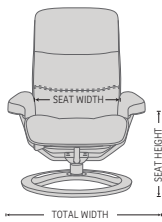

REGAL GOLF

FUNCTIONS

360° SWIVEL

EFFORTLESS RECLINING MECHANISM

ACTI-FLEX HEADREST SYSTEM

HEIGHT ADJUSTABLE OTTOMAN

DIMENSIONS

CHAIR SIZE	TOTAL WIDTH	TOTAL DEPTH	TOTAL HEIGHT	SEAT WIDTH	SEAT HEIGHT	SEAT DEPTH	WALL CLEARANCE REQUIREMENT
RAF205 GOLF Standard size	70 cm / 27.5 in	80 cm / 31.4 in	94 cm / 37 in	49 cm / 19.2 in	40.5 cm / 15.9 in	47.5 cm / 18.7 in	19 cm / 7.4 in
RAF305 GOLF Large size	75 cm / 29.5 in	84 cm / 33 in	96.5 cm / 37.9 in	54 cm / 21.2 in	41 cm / 16.1 in	50 cm / 19.6 in	22 cm / 8.6 in
RAF405 GOLF Extra Large size	80 cm / 31.4 in	88 cm / 34.6 in	99 cm / 38.9 in	59 cm / 23.2 in	41.5 cm / 16.3 in	52.5 cm / 20.6 in	25 cm / 9.8 in
RAF GOLF ottoman size	47 cm / 18.5 in	47 cm / 18.5 in	40 - 48 cm / 15.7 - 18.8 in				

* The dimensions are approximate and may vary with +/-2cm

imgcomfort.com