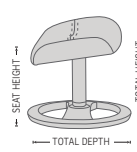

REGAL GOLF

FUNCTIONS

360° SWIVEL

EFFORTLESS RECLINING MECHANISM

ACTI-FLEX HEADREST SYSTEM

HEIGHT ADJUSTABLE OTTOMAN

DIMENSIONS

CHAIR SIZE	TOTAL WIDTH	TOTAL DEPTH	TOTAL HEIGHT	SEAT WIDTH	SEAT HEIGHT	SEAT DEPTH	WALL CLEARANCE REQUIREMENT
RAF205 GOLF Standard size	70 cm / 27.5 in	80 cm / 31.4 in	94 cm / 37 in	49 cm / 19.2 in	40.5 cm / 15.9 in	47.5 cm / 18.7 in	19 cm / 7.4 in
RAF305 GOLF Large size	75 cm / 29.5 in	84 cm / 33 in	96.5 cm / 37.9 in	54 cm / 21.2 in	41 cm / 16.1 in	50 cm / 19.6 in	22 cm / 8.6 in
RAF405 GOLF Extra Large size	80 cm / 31.4 in	88 cm / 34.6 in	99 cm / 38.9 in	59 cm / 23.2 in	41.5 cm / 16.3 in	52.5 cm / 20.6 in	25 cm / 9.8 in
RAF GOLF ottoman size	47 cm / 18.5 in	47 cm / 18.5 in	40 - 48 cm / 15.7 - 18.8 in				

* The dimensions are approximate and may vary with +/-2cm

imgcomfort.com