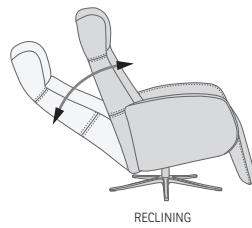

CODI 1300

Adjustable Headrest support allows your head and neck to rest in an infinite number of comfort positions.

Body correct back and lumbar support through molded cold-cured foam technology, unique construction and steel sprung suspension.

A unique pneumatic reclining system featuring a gas cylinder allows you to effortlessly recline and change the back angle. The reclining angle can be locked in any position. Operates completely independently from the integrated footrest.

The integrated footrest opens with ease and operates independently from the backrest.

An interior steel frame with sinuous springs is encased in cold-cured foam cushions. The entire chair is then upholstered with luxurious leather or fabric.

The rock-solid steel undercarriage provides long-term stability and easy 360° swivel.

FUNCTIONS

BASE OPTIONS

DIMENSIONS

CHAIR SIZE	TOTAL WIDTH	TOTAL DEPTH	TOTAL HEIGHT	SEAT WIDTH	SEAT HEIGHT	SEAT DEPTH	TOTAL DEPTH (RECLINE)	WALL CLEARANCE
Codi 1300	77 cm / 30.3 in	84 cm / 33 in	105 cm / 41.3 in	53 cm / 20.8 in	48 cm / 18.8 in	51 cm / 20 in	158 cm / 62.2 in	36 cm / 14.1 in

* The dimensions are approximate and may vary with +/-2cm

imgcomfort.com