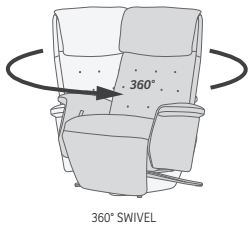

CODI 1300

Adjustable Headrest support allows your head and neck to rest in an infinite number of comfort positions.

Body correct back and lumbar support through molded cold-cured foam technology, unique construction and steel sprung suspension.

A unique pneumatic reclining system featuring a gas cylinder allows you to effortlessly recline and change the back angle. The reclining angle can be locked in any position. Operates completely independently from the integrated footrest.

The integrated footrest opens with ease and operates independently from the backrest.

An interior steel frame with sinuous springs is encased in cold-cured foam cushions. The entire chair is then upholstered with luxurious leather or fabric.

The rock-solid steel undercarriage provides long-term stability and easy 360° swivel.

FUNCTIONS

BASE OPTIONS

DIMENSIONS

CHAIR SIZE	TOTAL WIDTH	TOTAL DEPTH	TOTAL HEIGHT	SEAT WIDTH	SEAT HEIGHT	SEAT DEPTH	TOTAL DEPTH (RECLINE)	WALL CLEARANCE
Codi 1300	77 cm / 30.3 in	84 cm / 33 in	105 cm / 41.3 in	53 cm / 20.8 in	48 cm / 18.8 in	51 cm / 20 in	158 cm / 62.2 in	36 cm / 14.1 in

* The dimensions are approximate and may vary with +/-2cm

imgcomfort.com