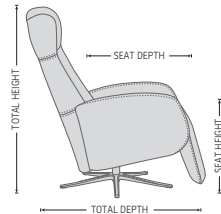

## DIMENSIONS

CHAIR SIZE	TOTAL WIDTH	TOTAL DEPTH	TOTAL HEIGHT	SEAT WIDTH	SEAT HEIGHT	SEAT DEPTH	TOTAL DEPTH (RECLINE)	WALL CLEARANCE
Codi 1300	77 cm / 30.3 in	84 cm / 33 in	105 cm / 41.3 in	53 cm / 20.8 in	48 cm / 18.8 in	51 cm / 20 in	158 cm / 62.2 in	36 cm / 14.1 in