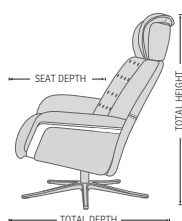

FUNCTIONS

360° SWIVEL

EFFORTLESS RECLINING MECHANISM

ADJUSTABLE HEADREST

HEIGHT ADJUSTABLE HEADREST SYSTEM

ERGO-TILT

ERGONOMICALLY SLOPED OTTOMAN

BASE OPTIONS

RING BASE

STEEL STAR BASE BRUSHED

ALU POLISHED FIVE STAR

ALU BLACK FIVE STAR

DIMENSIONS

CHAIR SIZE	TOTAL WIDTH	TOTAL DEPTH	TOTAL HEIGHT	SEAT WIDTH	SEAT HEIGHT	SEAT DEPTH
Space 59.59	79.5 cm / 31.2 in	83.5 - 87 cm / 32.8 - 34.2 in	103 - 115 cm / 40.5 - 45.2 in	51 cm / 20 in	46 cm / 18.1 in	48 cm / 18.8 in
Space 59.59 Ottoman	51 cm / 20 in	44 cm / 17.3 in	45 cm / 17.7 in			

* The dimensions are approximate and may vary with +/-2cm