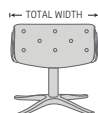

FUNCTIONS

360° SWIVEL

EFFORTLESS RECLINING MECHANISM

ADJUSTABLE HEADREST

HEIGHT ADJUSTABLE HEADREST SYSTEM

ERGO-TILT

ERGONOMICALLY SLOPED OTTOMAN

BASE OPTIONS

RING BASE

STEEL STAR BASE BRUSHED

ALU POLISHED FIVE STAR

ALU BLACK FIVE STAR

DIMENSIONS

CHAIR SIZE	TOTAL WIDTH	TOTAL DEPTH	TOTAL HEIGHT	SEAT WIDTH	SEAT HEIGHT	SEAT DEPTH
Space 59.59	79.5 cm / 31.2 in	83.5 - 87 cm / 32.8 - 34.2 in	103 - 115 cm / 40.5 - 45.2 in	51 cm / 20 in	46 cm / 18.1 in	48 cm / 18.8 in
Space 59.59 Ottoman	51 cm / 20 in	44 cm / 17.3 in	45 cm / 17.7 in			

* The dimensions are approximate and may vary with +/-2cm