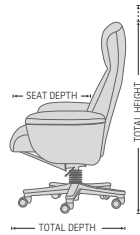

### EASY TO USE, EASY TO ADJUST

Special gas lift lets you easily adjust the height; dual wheels allow you to effortlessly roll chair in any direction.

## FUNCTIONS

SWIVEL

EFFORTLESS RECLINING MECHANISM

GAS LIFT SEAT HEIGHT ADJUSTMENT

ADJUSTABLE HEADREST

## DIMENSIONS

CHAIR SIZE	TOTAL WIDTH	TOTAL DEPTH	TOTAL HEIGHT	SEAT WIDTH	SEAT HEIGHT	SEAT DEPTH
Kingston 204 standard size	77 cm / 30.3 in	77 cm / 30.3 in	109 - 116 cm / 42.9 - 45.6 in	51 cm / 20 in	45 - 52 cm / 17.7 - 20.4 in	49 cm / 19.2 in
Kingston 304 large size	83 cm / 32.6 in	79 cm / 31.1 in	111 - 118 cm / 43.7 - 46.4 in	56 cm / 22 in	45 - 52 cm / 17.7 - 20.4 in	51 cm / 20 in

\* The dimensions are approximate and may vary with +/-2cm

imgcomfort.com