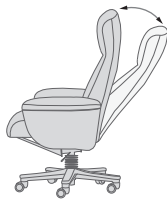

### EASY TO USE, EASY TO ADJUST

Special gas lift lets you easily adjust the height; dual wheels allow you to effortlessly roll chair in any direction.

360° Swivel

Adjustable Headrest

Effortless Reclining

Gas Lift

2 Sizes

## FUNCTIONS

SWIVEL

EFFORTLESS RECLINING MECHANISM

GAS LIFT SEAT HEIGHT ADJUSTMENT

ADJUSTABLE HEADREST