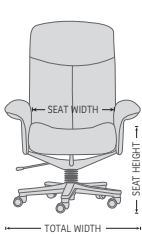

### EASY TO USE, EASY TO ADJUST

Special gas lift lets you easily adjust the height; dual wheels allow you to effortlessly roll chair in any direction.

## FUNCTIONS

SWIVEL

EFFORTLESS RECLINING MECHANISM

GAS LIFT SEAT HEIGHT ADJUSTMENT

ADJUSTABLE HEADREST

## DIMENSIONS

CHAIR SIZE	TOTAL WIDTH	TOTAL DEPTH	TOTAL HEIGHT	SEAT WIDTH	SEAT HEIGHT	SEAT DEPTH
Kingston 204 standard size	77 cm / 30.3 in	77 cm / 30.3 in	109 - 116 cm / 42.9 - 45.6 in	51 cm / 20 in	45 - 52 cm / 17.7 - 20.4 in	49 cm / 19.2 in
Kingston 304 large size	83 cm / 32.6 in	79 cm / 31.1 in	111 - 118 cm / 43.7 - 46.4 in	56 cm / 22 in	45 - 52 cm / 17.7 - 20.4 in	51 cm / 20 in