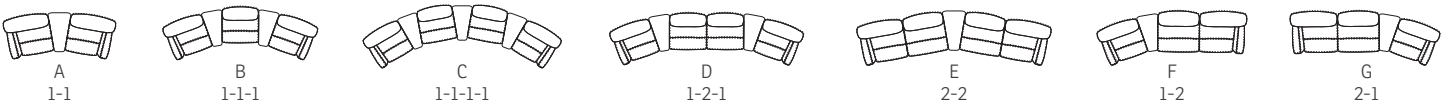

Angled arm

CONNECTION ARMS W/STORAGE

WALL SAVER MECHANISM