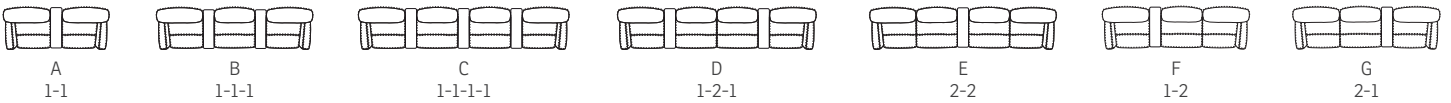

LIMITLESS COMBINATIONS

Straight arm