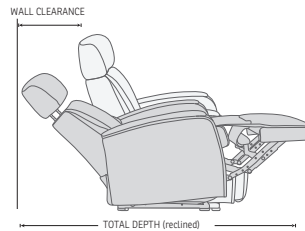

WALL SAVER MECHANISM

MOTOR OPTION

1. Luc can be delivered with two different mechanism.
2. Wall saver mechanism with inside handle (WS) (can be placed closer to the wall compared to Recliner mechanism)
   - Wall saver mechanism with motor (WM). The motor is made from one of the Leading European motor supplier. Different plug-in cords are available according to regional/national specifications.