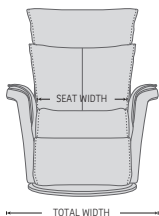

360° SWIVEL

GLIDING/ROCKING FUNCTION

INTEGRATED FOOTSTOOL

EFFORTLESS RECLINING

ADJUSTABLE HEAD- AND NECK SUPPORT

FUNCTIONS

HEIGHT ADJUSTABLE HEADREST SYSTEM

OPTIONS

GLIDING/ROCKING FUNCTION

FRONT SKIRT OPTION

CHAISE OPTION

DIMENSIONS

CHAIR SIZE	TOTAL WIDTH	TOTAL DEPTH	TOTAL HEIGHT	SEAT WIDTH	SEAT HEIGHT	SEAT DEPTH	TOTAL DEPTH (reclined)	WALL CLEARANCE REQUIREMENT
Luc RG184 compact size with chaise	71 cm / 27.9 in	87 - 91 cm / 34.2 - 35.8 in	93 - 105 cm / 36.6 - 41.3 in	50 cm / 19.6 in	44 cm / 17.3 in	53 cm / 20.8 in	148 - 158 cm / 58.2 - 62.2 in	27 - 33 cm / 10.6 - 12.9 in
Luc RG284 standard size with chaise	80 cm / 31.4 in	93 - 97 cm / 36.6 - 38.1 in	101 - 114 cm / 39.7 - 44.8 in	50 cm / 19.6 in	48 cm / 18.8 in	60 cm / 23.6 in	161.5 - 172.5 cm / 63.5 - 67.9 in	30 - 38 cm / 11.8 - 14.9 in
Luc RG384 large size with chaise	88 cm / 34.6 in	95 - 99 cm / 37.4 - 38.9 in	101 - 114 cm / 39.7 - 44.8 in	57 cm / 22.4 in	48 cm / 18.8 in	60 cm / 23.6 in	164 - 174 cm / 64.5 - 68.5 in	30 - 38 cm / 11.8 - 14.9 in
Luc RM184 compact size with chaise	71 cm / 27.9 in	87 - 91 cm / 34.2 - 35.8 in	93 - 105 cm / 36.6 - 41.3 in	50 cm / 19.6 in	44 cm / 17.3 in	53 cm / 20.8 in	148 - 158 cm / 58.2 - 62.2 in	27 - 33 cm / 10.6 - 12.9 in
Luc RM284 standard size with chaise	80 cm / 31.4 in	93 - 97 cm / 36.6 - 38.1 in	101 - 114 cm / 39.7 - 44.8 in	50 cm / 19.6 in	48 cm / 18.8 in	60 cm / 23.6 in	161.5 - 172.5 cm / 63.5 - 67.9 in	30 - 38 cm / 11.8 - 14.9 in
Luc RM384 large size with chaise	88 cm / 34.6 in	95 - 99 cm / 37.4 - 38.9 in	101 - 114 cm / 39.7 - 44.8 in	57 cm / 22.4 in	48 cm / 18.8 in	60 cm / 23.6 in	164 - 174 cm / 64.5 - 68.5 in	30 - 38 cm / 11.8 - 14.9 in

* The dimensions are approximate and may vary with +/- 2cm

imgcomfort.com

IMG[®]
N O R W A Y