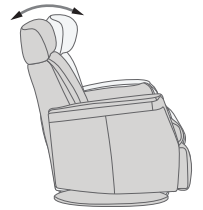

360° SWIVEL

GLIDING/ROCKING FUNCTION

INTEGRATED FOOTSTOOL

EFFORTLESS RECLINING

ADJUSTABLE HEAD- AND NECK SUPPORT

FUNCTIONS

HEIGHT ADJUSTABLE HEADREST SYSTEM

OPTIONS

GLIDING/ROCKING FUNCTION

FRONT SKIRT OPTION

CHAISE OPTION

DIMENSIONS

CHAIR SIZE	TOTAL WIDTH	TOTAL DEPTH	TOTAL HEIGHT	SEAT WIDTH	SEAT HEIGHT	SEAT DEPTH	TOTAL DEPTH (reclined)	WALL CLEARANCE REQUIREMENT
Luc RG184 compact size with chaise	71 cm / 27.9 in	87 - 91 cm / 34.2 - 35.8 in	93 - 105 cm / 36.6 - 41.3 in	50 cm / 19.6 in	44 cm / 17.3 in	53 cm / 20.8 in	148 - 158 cm / 58.2 - 62.2 in	27 - 33 cm / 10.6 - 12.9 in
Luc RG284 standard size with chaise	80 cm / 31.4 in	93 - 97 cm / 36.6 - 38.1 in	101 - 114 cm / 39.7 - 44.8 in	50 cm / 19.6 in	48 cm / 18.8 in	60 cm / 23.6 in	161.5 - 172.5 cm / 63.5 - 67.9 in	30 - 38 cm / 11.8 - 14.9 in
Luc RG384 large size with chaise	88 cm / 34.6 in	95 - 99 cm / 37.4 - 38.9 in	101 - 114 cm / 39.7 - 44.8 in	57 cm / 22.4 in	48 cm / 18.8 in	60 cm / 23.6 in	164 - 174 cm / 64.5 - 68.5 in	30 - 38 cm / 11.8 - 14.9 in
Luc RM184 compact size with chaise	71 cm / 27.9 in	87 - 91 cm / 34.2 - 35.8 in	93 - 105 cm / 36.6 - 41.3 in	50 cm / 19.6 in	44 cm / 17.3 in	53 cm / 20.8 in	148 - 158 cm / 58.2 - 62.2 in	27 - 33 cm / 10.6 - 12.9 in
Luc RM284 standard size with chaise	80 cm / 31.4 in	93 - 97 cm / 36.6 - 38.1 in	101 - 114 cm / 39.7 - 44.8 in	50 cm / 19.6 in	48 cm / 18.8 in	60 cm / 23.6 in	161.5 - 172.5 cm / 63.5 - 67.9 in	30 - 38 cm / 11.8 - 14.9 in
Luc RM384 large size with chaise	88 cm / 34.6 in	95 - 99 cm / 37.4 - 38.9 in	101 - 114 cm / 39.7 - 44.8 in	57 cm / 22.4 in	48 cm / 18.8 in	60 cm / 23.6 in	164 - 174 cm / 64.5 - 68.5 in	30 - 38 cm / 11.8 - 14.9 in