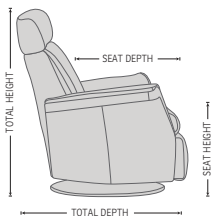

360° SWIVEL

GLIDING/ROCKING FUNCTION

INTEGRATED FOOTSTOOL

EFFORTLESS RECLINING

ADJUSTABLE HEAD- AND NECK SUPPORT

FUNCTIONS

HEIGHT ADJUSTABLE HEADREST SYSTEM

OPTIONS

GLIDING/ROCKING FUNCTION

FRONT SKIRT OPTION

CHAISE OPTION

DIMENSIONS

CHAIR SIZE	TOTAL WIDTH	TOTAL DEPTH	TOTAL HEIGHT	SEAT WIDTH	SEAT HEIGHT	SEAT DEPTH	TOTAL DEPTH (reclined)	WALL CLEARANCE REQUIREMENT
Luc RG184 compact size with chaise	71 cm / 27.9 in	87 - 91 cm / 34.2 - 35.8 in	93 - 105 cm / 36.6 - 41.3 in	50 cm / 19.6 in	44 cm / 17.3 in	53 cm / 20.8 in	148 - 158 cm / 58.2 - 62.2 in	27 - 33 cm / 10.6 - 12.9 in
Luc RG284 standard size with chaise	80 cm / 31.4 in	93 - 97 cm / 36.6 - 38.1 in	101 - 114 cm / 39.7 - 44.8 in	50 cm / 19.6 in	48 cm / 18.8 in	60 cm / 23.6 in	161.5 - 172.5 cm / 63.5 - 67.9 in	30 - 38 cm / 11.8 - 14.9 in
Luc RG384 large size with chaise	88 cm / 34.6 in	95 - 99 cm / 37.4 - 38.9 in	101 - 114 cm / 39.7 - 44.8 in	57 cm / 22.4 in	48 cm / 18.8 in	60 cm / 23.6 in	164 - 174 cm / 64.5 - 68.5 in	30 - 38 cm / 11.8 - 14.9 in
Luc RM184 compact size with chaise	71 cm / 27.9 in	87 - 91 cm / 34.2 - 35.8 in	93 - 105 cm / 36.6 - 41.3 in	50 cm / 19.6 in	44 cm / 17.3 in	53 cm / 20.8 in	148 - 158 cm / 58.2 - 62.2 in	27 - 33 cm / 10.6 - 12.9 in
Luc RM284 standard size with chaise	80 cm / 31.4 in	93 - 97 cm / 36.6 - 38.1 in	101 - 114 cm / 39.7 - 44.8 in	50 cm / 19.6 in	48 cm / 18.8 in	60 cm / 23.6 in	161.5 - 172.5 cm / 63.5 - 67.9 in	30 - 38 cm / 11.8 - 14.9 in
Luc RM384 large size with chaise	88 cm / 34.6 in	95 - 99 cm / 37.4 - 38.9 in	101 - 114 cm / 39.7 - 44.8 in	57 cm / 22.4 in	48 cm / 18.8 in	60 cm / 23.6 in	164 - 174 cm / 64.5 - 68.5 in	30 - 38 cm / 11.8 - 14.9 in

* The dimensions are approximate and may vary with +/- 2cm

imgcomfort.com

IMG[®]
N O R W A Y