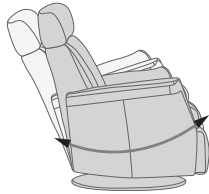

The advanced mechanism offers both gliding function and 360° swivel. The mechanism is delivered from the largest supplier of integrated footrest in the world.

Strong, stable and solid MDF base.

FUNCTIONS

360° SWIVEL

GLIDING/ROCKING FUNCTION

INTEGRATED FOOTSTOOL

EFFORTLESS RECLINING

ADJUSTABLE HEAD- AND NECK SUPPORT

FUNCTIONS

HEIGHT ADJUSTABLE HEADREST SYSTEM

OPTIONS

GLIDING/ROCKING FUNCTION

FRONT SKIRT OPTION

CHAISE OPTION

DIMENSIONS

CHAIR SIZE	TOTAL WIDTH	TOTAL DEPTH	TOTAL HEIGHT	SEAT WIDTH	SEAT HEIGHT	SEAT DEPTH	TOTAL DEPTH (reclined)	WALL CLEARANCE REQUIREMENT
Luc RG184 compact size with chaise	71 cm / 27.9 in	87 - 91 cm / 34.2 - 35.8 in	93 - 105 cm / 36.6 - 41.3 in	50 cm / 19.6 in	44 cm / 17.3 in	53 cm / 20.8 in	148 - 158 cm / 58.2 - 62.2 in	27 - 33 cm / 10.6 - 12.9 in
Luc RG284 standard size with chaise	80 cm / 31.4 in	93 - 97 cm / 36.6 - 38.1 in	101 - 114 cm / 39.7 - 44.8 in	50 cm / 19.6 in	48 cm / 18.8 in	60 cm / 23.6 in	161.5 - 172.5 cm / 63.5 - 67.9 in	30 - 38 cm / 11.8 - 14.9 in
Luc RG384 large size with chaise	88 cm / 34.6 in	95 - 99 cm / 37.4 - 38.9 in	101 - 114 cm / 39.7 - 44.8 in	57 cm / 22.4 in	48 cm / 18.8 in	60 cm / 23.6 in	164 - 174 cm / 64.5 - 68.5 in	30 - 38 cm / 11.8 - 14.9 in
Luc RM184 compact size with chaise	71 cm / 27.9 in	87 - 91 cm / 34.2 - 35.8 in	93 - 105 cm / 36.6 - 41.3 in	50 cm / 19.6 in	44 cm / 17.3 in	53 cm / 20.8 in	148 - 158 cm / 58.2 - 62.2 in	27 - 33 cm / 10.6 - 12.9 in
Luc RM284 standard size with chaise	80 cm / 31.4 in	93 - 97 cm / 36.6 - 38.1 in	101 - 114 cm / 39.7 - 44.8 in	50 cm / 19.6 in	48 cm / 18.8 in	60 cm / 23.6 in	161.5 - 172.5 cm / 63.5 - 67.9 in	30 - 38 cm / 11.8 - 14.9 in
Luc RM384 large size with chaise	88 cm / 34.6 in	95 - 99 cm / 37.4 - 38.9 in	101 - 114 cm / 39.7 - 44.8 in	57 cm / 22.4 in	48 cm / 18.8 in	60 cm / 23.6 in	164 - 174 cm / 64.5 - 68.5 in	30 - 38 cm / 11.8 - 14.9 in