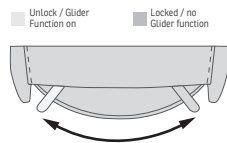

The advanced mechanism offers both gliding function and 360° swivel. The mechanism is delivered from the largest supplier of integrated footrest in the world.

Strong, stable and solid MDF base.

FUNCTIONS

360° SWIVEL

GLIDING/ROCKING FUNCTION

INTEGRATED FOOTSTOOL

EFFORTLESS RECLINING

ADJUSTABLE HEAD- AND NECK SUPPORT

FUNCTIONS

HEIGHT ADJUSTABLE HEADREST SYSTEM

OPTIONS

GLIDING/ROCKING FUNCTION

FRONT SKIRT OPTION

CHAISE OPTION

DIMENSIONS

CHAIR SIZE	TOTAL WIDTH	TOTAL DEPTH	TOTAL HEIGHT	SEAT WIDTH	SEAT HEIGHT	SEAT DEPTH	TOTAL DEPTH (reclined)	WALL CLEARANCE REQUIREMENT
Luc RG184 compact size with chaise	71 cm / 27.9 in	87 - 91 cm / 34.2 - 35.8 in	93 - 105 cm / 36.6 - 41.3 in	50 cm / 19.6 in	44 cm / 17.3 in	53 cm / 20.8 in	148 - 158 cm / 58.2 - 62.2 in	27 - 33 cm / 10.6 - 12.9 in
Luc RG284 standard size with chaise	80 cm / 31.4 in	93 - 97 cm / 36.6 - 38.1 in	101 - 114 cm / 39.7 - 44.8 in	50 cm / 19.6 in	48 cm / 18.8 in	60 cm / 23.6 in	161.5 - 172.5 cm / 63.5 - 67.9 in	30 - 38 cm / 11.8 - 14.9 in
Luc RG384 large size with chaise	88 cm / 34.6 in	95 - 99 cm / 37.4 - 38.9 in	101 - 114 cm / 39.7 - 44.8 in	57 cm / 22.4 in	48 cm / 18.8 in	60 cm / 23.6 in	164 - 174 cm / 64.5 - 68.5 in	30 - 38 cm / 11.8 - 14.9 in
Luc RM184 compact size with chaise	71 cm / 27.9 in	87 - 91 cm / 34.2 - 35.8 in	93 - 105 cm / 36.6 - 41.3 in	50 cm / 19.6 in	44 cm / 17.3 in	53 cm / 20.8 in	148 - 158 cm / 58.2 - 62.2 in	27 - 33 cm / 10.6 - 12.9 in
Luc RM284 standard size with chaise	80 cm / 31.4 in	93 - 97 cm / 36.6 - 38.1 in	101 - 114 cm / 39.7 - 44.8 in	50 cm / 19.6 in	48 cm / 18.8 in	60 cm / 23.6 in	161.5 - 172.5 cm / 63.5 - 67.9 in	30 - 38 cm / 11.8 - 14.9 in
Luc RM384 large size with chaise	88 cm / 34.6 in	95 - 99 cm / 37.4 - 38.9 in	101 - 114 cm / 39.7 - 44.8 in	57 cm / 22.4 in	48 cm / 18.8 in	60 cm / 23.6 in	164 - 174 cm / 64.5 - 68.5 in	30 - 38 cm / 11.8 - 14.9 in