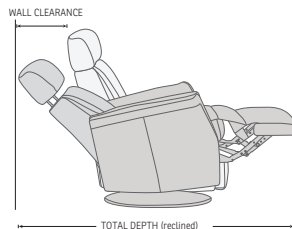

360° SWIVEL

GLIDING/ROCKING FUNCTION

INTEGRATED FOOTSTOOL

EFFORTLESS RECLINING

ADJUSTABLE HEAD- AND NECK SUPPORT

FUNCTIONS

HEIGHT ADJUSTABLE HEADREST SYSTEM

OPTIONS

GLIDING/ROCKING FUNCTION

FRONT SKIRT OPTION

CHAISE OPTION

DIMENSIONS

CHAIR SIZE	TOTAL WIDTH	TOTAL DEPTH	TOTAL HEIGHT	SEAT WIDTH	SEAT HEIGHT	SEAT DEPTH	TOTAL DEPTH (reclined)	WALL CLEARANCE REQUIREMENT
Luc RG184 compact size with chaise	71 cm / 27.9 in	87 - 91 cm / 34.2 - 35.8 in	93 - 105 cm / 36.6 - 41.3 in	50 cm / 19.6 in	44 cm / 17.3 in	53 cm / 20.8 in	148 - 158 cm / 58.2 - 62.2 in	27 - 33 cm / 10.6 - 12.9 in
Luc RG284 standard size with chaise	80 cm / 31.4 in	93 - 97 cm / 36.6 - 38.1 in	101 - 114 cm / 39.7 - 44.8 in	50 cm / 19.6 in	48 cm / 18.8 in	60 cm / 23.6 in	161.5 - 172.5 cm / 63.5 - 67.9 in	30 - 38 cm / 11.8 - 14.9 in
Luc RG384 large size with chaise	88 cm / 34.6 in	95 - 99 cm / 37.4 - 38.9 in	101 - 114 cm / 39.7 - 44.8 in	57 cm / 22.4 in	48 cm / 18.8 in	60 cm / 23.6 in	164 - 174 cm / 64.5 - 68.5 in	30 - 38 cm / 11.8 - 14.9 in
Luc RM184 compact size with chaise	71 cm / 27.9 in	87 - 91 cm / 34.2 - 35.8 in	93 - 105 cm / 36.6 - 41.3 in	50 cm / 19.6 in	44 cm / 17.3 in	53 cm / 20.8 in	148 - 158 cm / 58.2 - 62.2 in	27 - 33 cm / 10.6 - 12.9 in
Luc RM284 standard size with chaise	80 cm / 31.4 in	93 - 97 cm / 36.6 - 38.1 in	101 - 114 cm / 39.7 - 44.8 in	50 cm / 19.6 in	48 cm / 18.8 in	60 cm / 23.6 in	161.5 - 172.5 cm / 63.5 - 67.9 in	30 - 38 cm / 11.8 - 14.9 in
Luc RM384 large size with chaise	88 cm / 34.6 in	95 - 99 cm / 37.4 - 38.9 in	101 - 114 cm / 39.7 - 44.8 in	57 cm / 22.4 in	48 cm / 18.8 in	60 cm / 23.6 in	164 - 174 cm / 64.5 - 68.5 in	30 - 38 cm / 11.8 - 14.9 in

* The dimensions are approximate and may vary with +/- 2cm

imgcomfort.com

IMG[®]
N O R W A Y