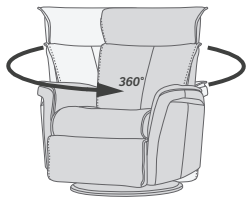

Built with the solid hard wood and steel frame and use of computer controlled injection molded foam IMG guarantees superior quality and durability.

Effortless reclining and adjustable back rest angle.

Integrated footrest. The footrest can easily be unfolded by using the handle. To fold it in you should use your feet to press the footrest down towards the chair and move your body weight forward while seating.

360° SWIVEL

GLIDING/ROCKING FUNCTION

INTEGRATED FOOTSTOOL

EFFORTLESS RECLINING

ADJUSTABLE HEAD- AND NECK SUPPORT

FUNCTIONS

HEIGHT ADJUSTABLE HEADREST SYSTEM

OPTIONS