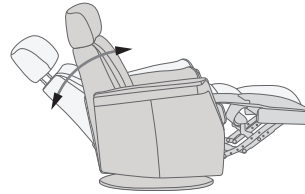

The advanced mechanism offers both gliding function and 360° swivel. The mechanism is delivered from the largest supplier of integrated footrest in the world.

Strong, stable and solid MDF base.

FUNCTIONS

360° SWIVEL

GLIDING/ROCKING FUNCTION

INTEGRATED FOOTSTOOL

EFFORTLESS RECLINING

ADJUSTABLE HEAD- AND NECK SUPPORT

FUNCTIONS

HEIGHT ADJUSTABLE HEADREST SYSTEM

OPTIONS